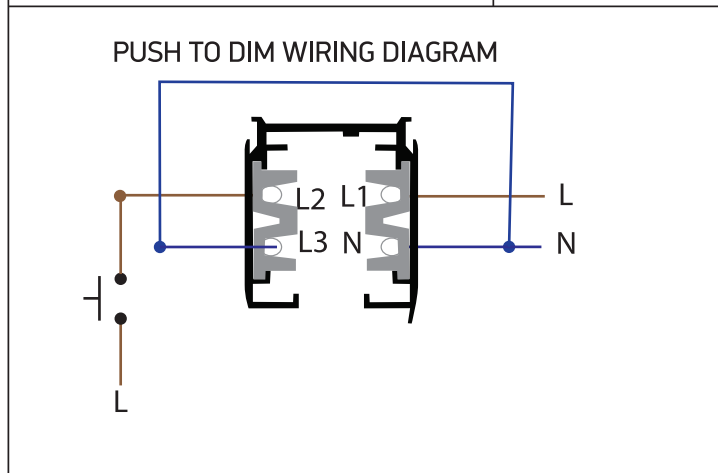

INSTALLATION MANUAL

65660BTL

230V | COB LED | 35W | 50/60Hz | IP20 | Dimmable
Aluminium | DALI

90 CRI

Complete with 850mA driver.

Warnings:

1. Make sure that the product is installed properly before connecting to electricity.
2. Do not cover the fitting.
3. Maintenance and installation should only be carried out by a professional electrician.