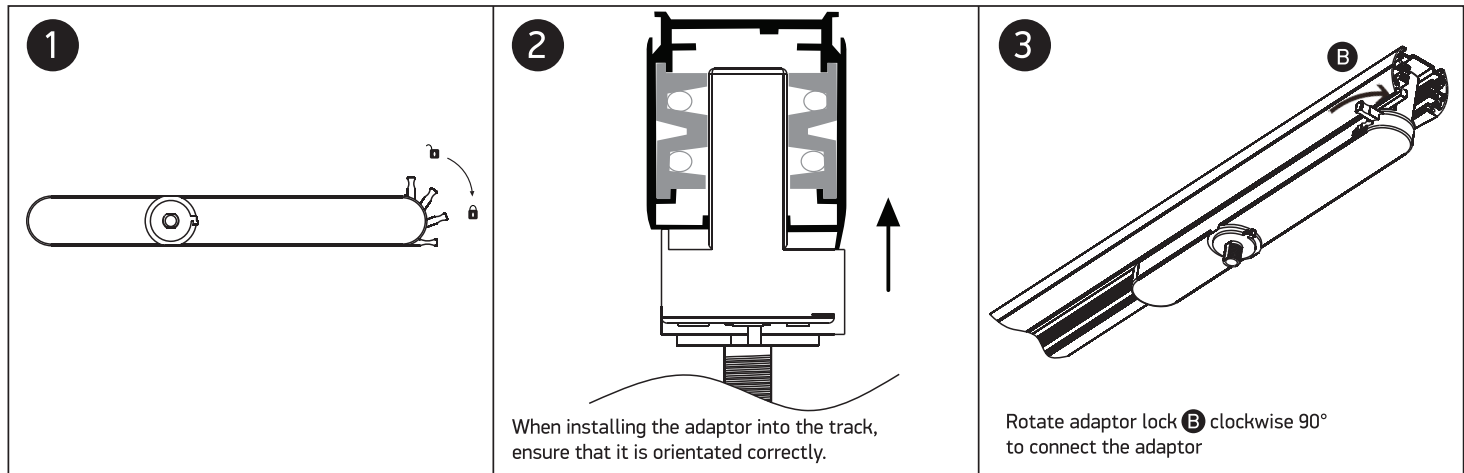

INSTALLATION MANUAL

65660BTL

230V | COB LED | 35W | 50/60Hz | IP20 | Dimmable
Aluminium | DALI

90 CRI

Complete with 850mA driver.

Warnings:

1. Make sure that the product is installed properly before connecting to electricity.
2. Do not cover the fitting.
3. Maintenance and installation should only be carried out by a professional electrician.