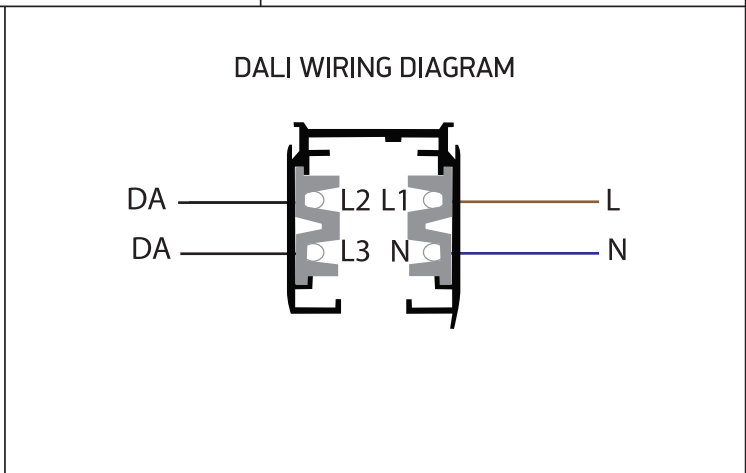

INSTALLATION MANUAL

65660BTL

230V | COB LED | 35W | 50/60Hz | IP20 | Dimmable
Aluminium | DALI

90 CRI

Complete with 850mA driver.

Warnings:

1. Make sure that the product is installed properly before connecting to electricity.
2. Do not cover the fitting.
3. Maintenance and installation should only be carried out by a professional electrician.