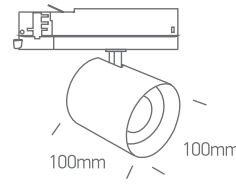

INSTALLATION MANUAL

65660BTL

230V | COB LED | 35W | 50/60Hz | IP20 | Dimmable
Aluminium | DALI

90 CRI

Complete with 850mA driver.

Warnings:

1. Make sure that the product is installed properly before connecting to electricity.
2. Do not cover the fitting.
3. Maintenance and installation should only be carried out by a professional electrician.