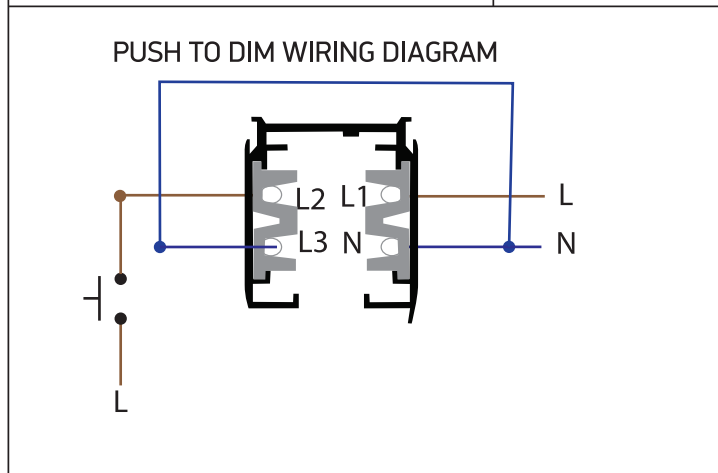

INSTALLATION MANUAL

65660BTL

230V | COB LED | 35W | 50/60Hz | IP20 | Dimmable
Aluminium | DALI

Complete with 850mA driver.

90 CRI

Warnings:

1. Make sure that the product is installed properly before connecting to electricity.
2. Do not cover the fitting.
3. Maintenance and installation should only be carried out by a professional electrician.