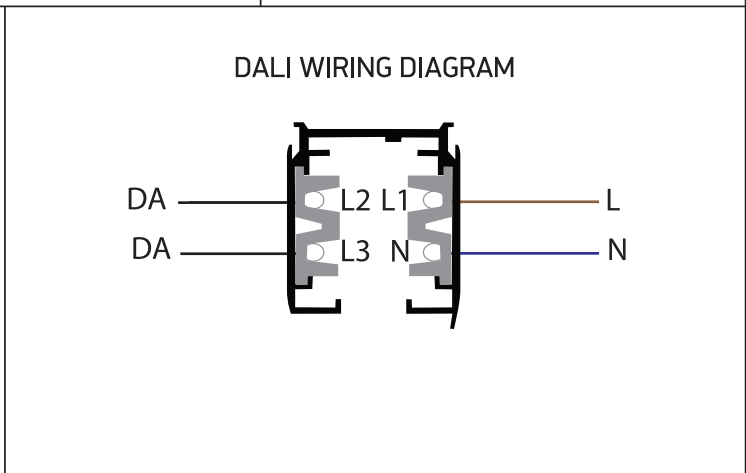

INSTALLATION MANUAL

65660BTL

230V | COB LED | 35W | 50/60Hz | IP20 | Dimmable
Aluminium | DALI

Complete with 850mA driver.

90 CRI

Warnings:

1. Make sure that the product is installed properly before connecting to electricity.
2. Do not cover the fitting.
3. Maintenance and installation should only be carried out by a professional electrician.