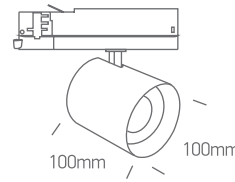

INSTALLATION MANUAL

65660BTL

230V | COB LED | 35W | 50/60Hz | IP20 | Dimmable
Aluminium | DALI

Complete with 850mA driver.

90 CRI

Warnings:

1. Make sure that the product is installed properly before connecting to electricity.
2. Do not cover the fitting.
3. Maintenance and installation should only be carried out by a professional electrician.