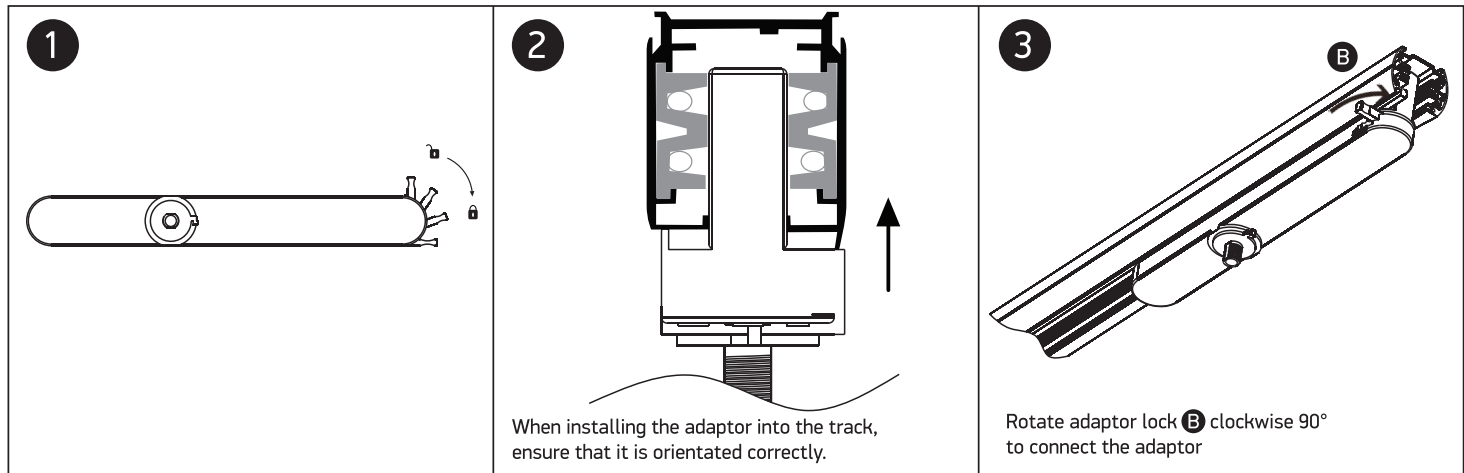

INSTALLATION MANUAL

65660BTL

230V | COB LED | 35W | 50/60Hz | IP20 | Dimmable
Aluminium | DALI

Complete with 850mA driver.

90 CRI

Warnings:

1. Make sure that the product is installed properly before connecting to electricity.
2. Do not cover the fitting.
3. Maintenance and installation should only be carried out by a professional electrician.