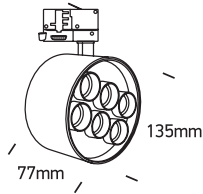

INSTALLATION MANUAL

65656DT

ecotrackspot

 ADJUSTABLE
 DARK LIGHT

 230V | SMD 5050 | 36W | IP20 | Aluminium | Adjustable
 Complete with 850mA driver.

90 CRI

one
 LIGHT

Warnings: