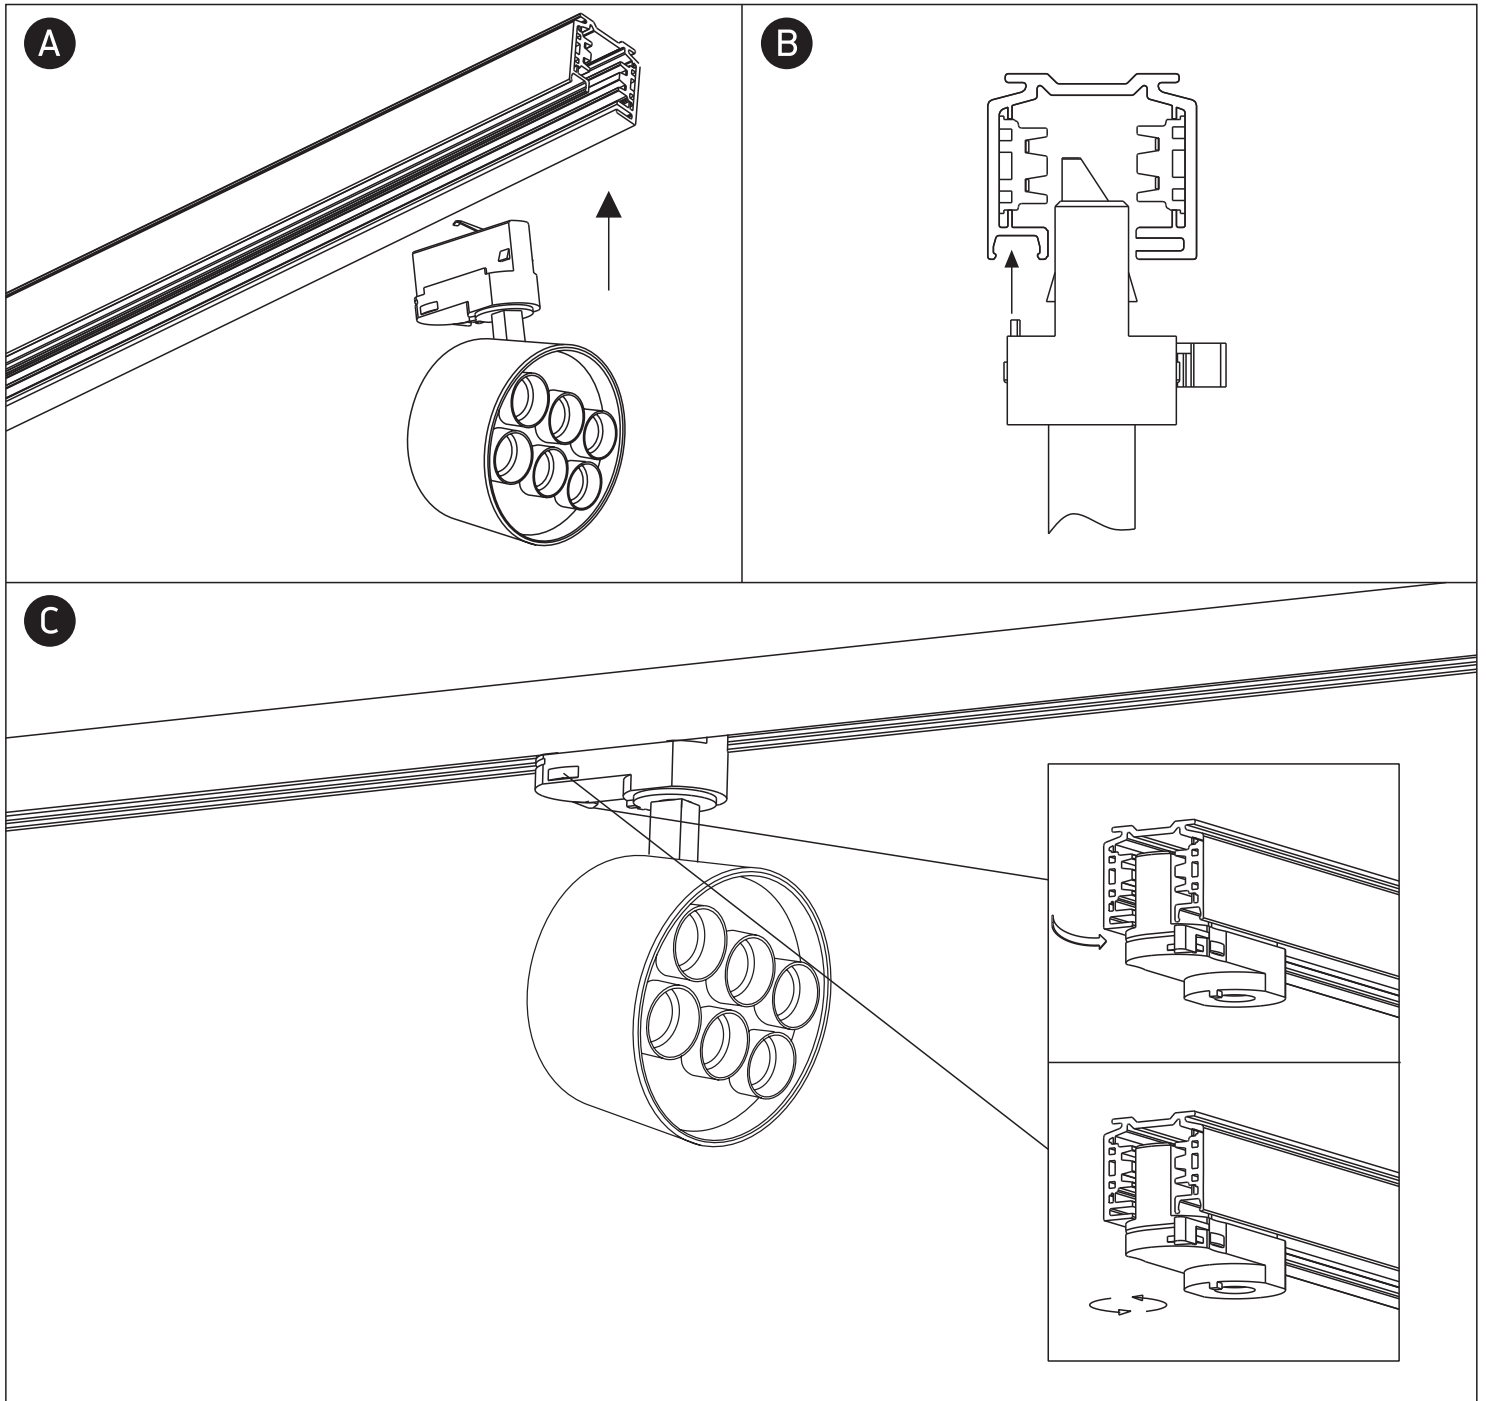

INSTALLATION MANUAL

65656DT

ecotrackspot

 ADJUSTABLE
 DARK LIGHT

 230V | SMD 5050 | 36W | IP20 | Aluminium | Adjustable
 Complete with 850mA driver.

90 CRI

one
 LIGHT

Warnings: