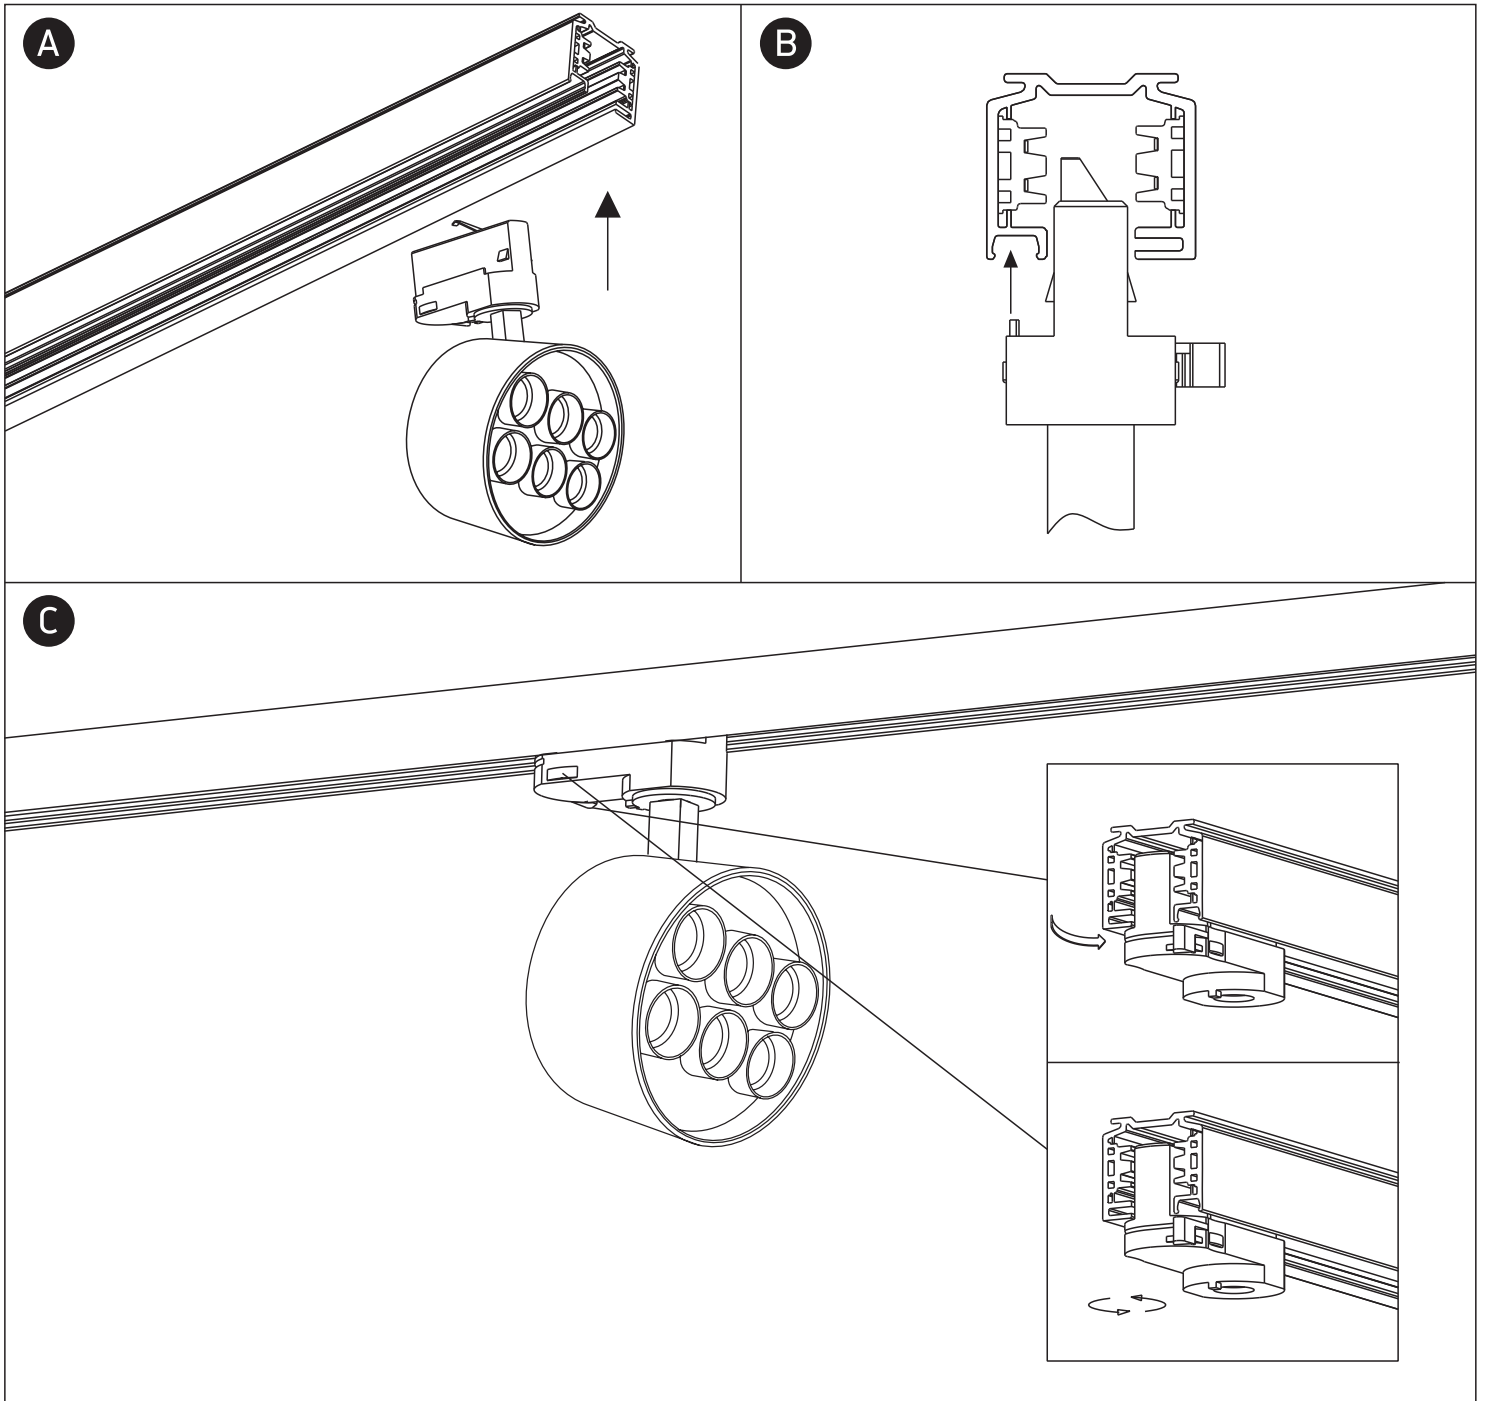

INSTALLATION MANUAL

65656DT

ecotrackspot

ADJUSTABLE
DARK LIGHT

230V | SMD 5050 | 36W | IP20 | Aluminium | Adjustable
Complete with 850mA driver.

90 CRI

one
LIGHT

Warnings: