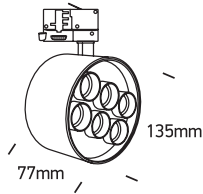

INSTALLATION MANUAL

65656DT

ecotrackspot

ADJUSTABLE
DARK LIGHT

230V | SMD 5050 | 36W | IP20 | Aluminium | Adjustable
Complete with 850mA driver.

90 CRI

one
LIGHT

Warnings: