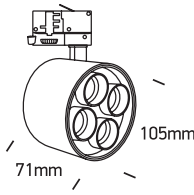

INSTALLATION MANUAL

65656CT

ecotrackspot

DARK
LIGHT

230V | SMD 5050 | 24W | IP20 | Aluminium | Adjustable
Complete with 700mA driver.

90
CRI

one
LIGHT

Warnings: