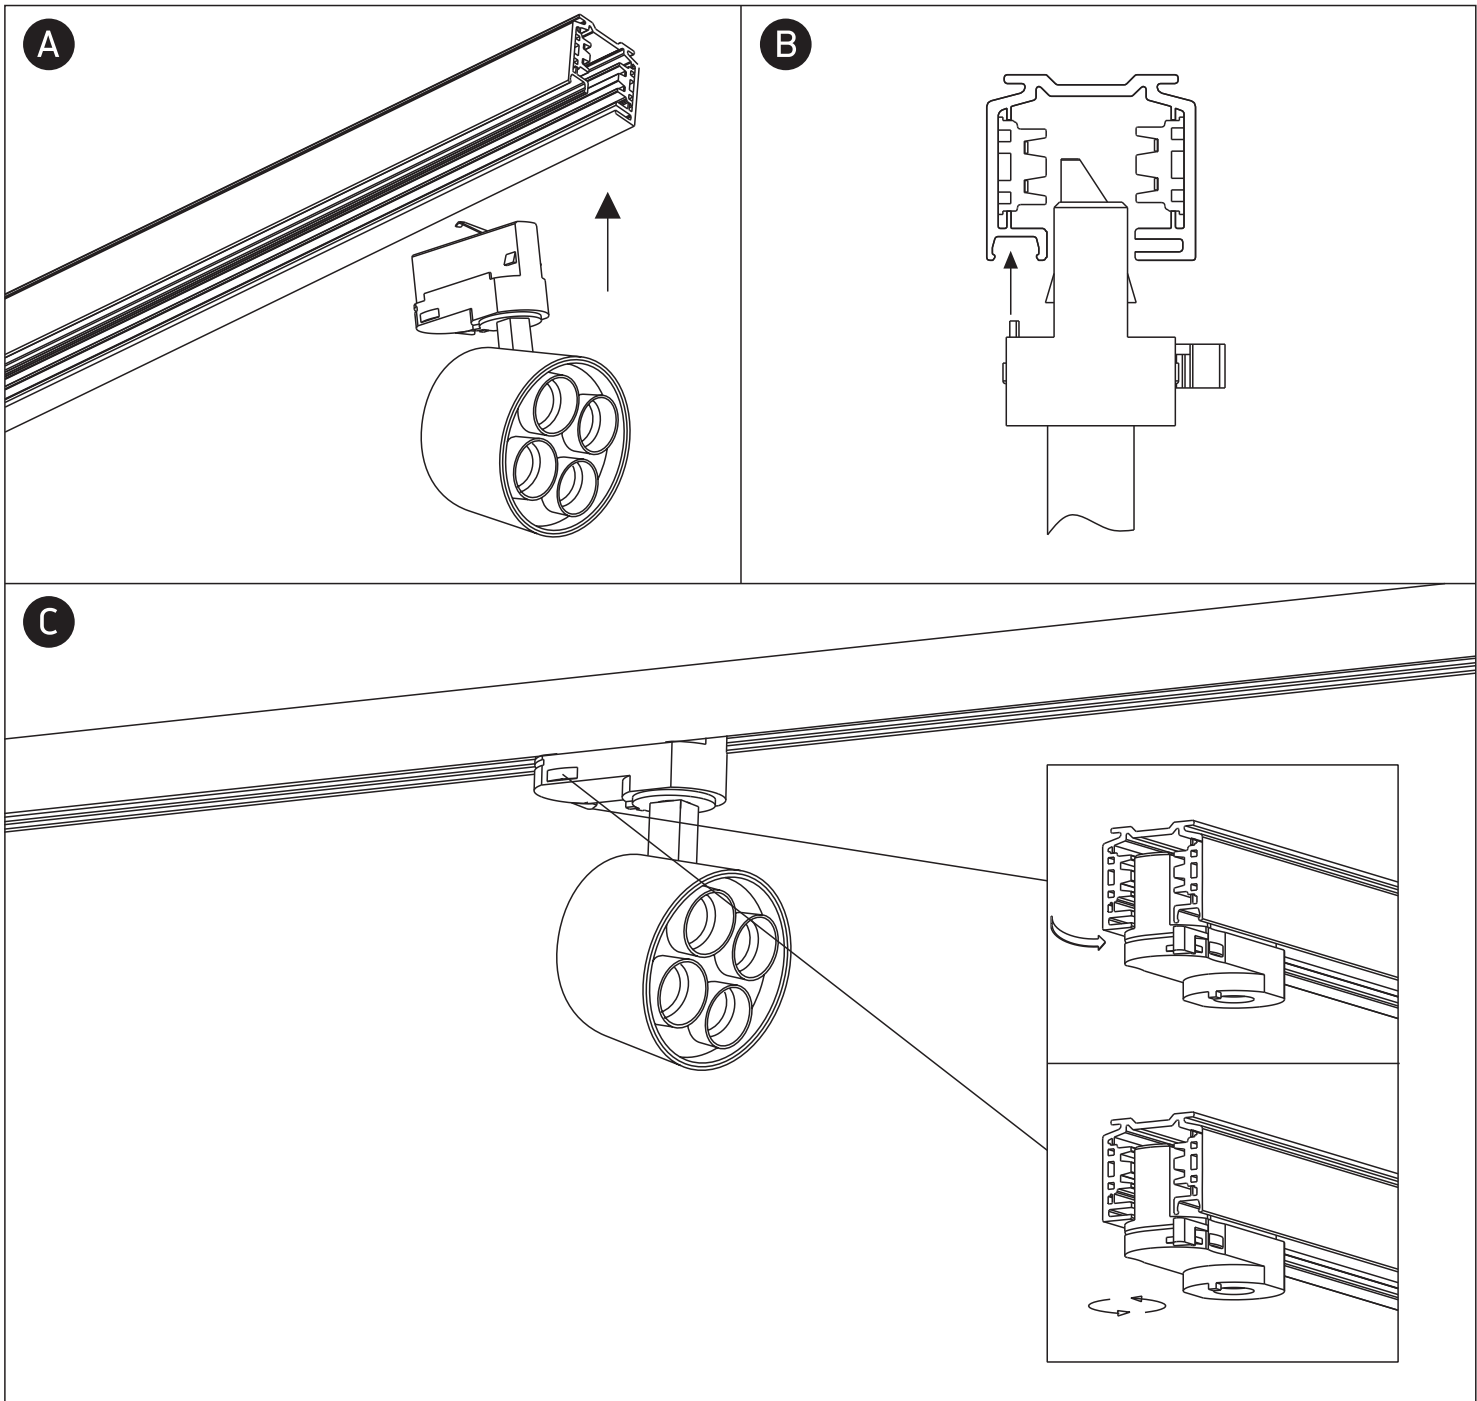

INSTALLATION MANUAL

65656CT

ecotrackspot

DARK
LIGHT

230V | SMD 5050 | 24W | IP20 | Aluminium | Adjustable
Complete with 700mA driver.

90
CRI

one
LIGHT

Warnings: