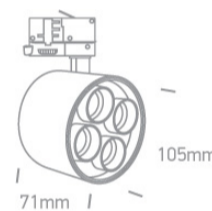

## 65656CT/W/W

24W SMD LED track spot with, ideal for shops and showrooms.

Complete with 700mA driver.

Complies with standard EN60598-1 and any other specific standards.

### Dimensions

White

Material

Aluminium

Shape

Circular

Height

71mm

Diameter	105mm
Track mounted	Yes
Indoor	Yes
Adjustable	2 Directions