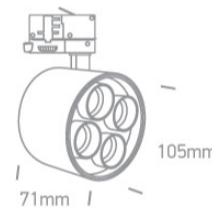

09 Track Lights>Dark Light Tubes Track Spots

65656CT/B/W

24W SMD LED track spot with, ideal for shops and showrooms.

Complete with 700mA driver.

Complies with standard EN60598-1 and any other specific standards.

Downloads

Dimensions

Related items

40002A/B

40003A/B

Physical Specification

Item Group

09 Track Lights

Shape

Circular

Height

77mm

Diameter	135mm
Track mounted	Yes
Indoor	Yes
Adjustable	2 Directions

Electrical Characteristics

Gear	Built In
Fitting + Driver	
Input Voltage	220-240V
50 Hz	Yes
60 Hz	Yes
Safety Class	
Power(Watts)	24W
IP Rating	IP20
Light Source	LED built in
Dimmable	No

Fitting	
Input Type	Constant Current
Input Current	700mA
Voltage	34V
Safety Class	
Power(Watts)	23,8W
IP Rating	IP20
Light Source	LED built in
LED Type	SMD 5050
LED Brand	Osram
LED Number	4

Gear	
------	--