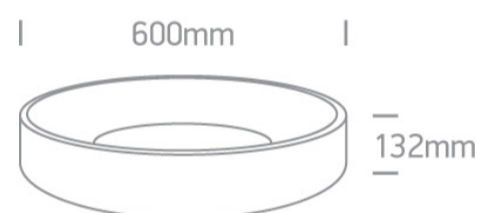

14 Plafo>The LED Decorative Plafo Round

62142N/W/W

42W LED Decorative Plafo, IP20, suitable for residential and commercial application.

Supplied with non-dimmable LED driver.

Complies with standard EN60598-1 and any other specific standards.

Downloads

Dimensions

Physical Specification

Item Group	14 Plafo
Family	The LED Decorative Plafo Round
Order Code	62142N/W/W
Colour	White
Material	Aluminium
Shape	Circular
Height	132mm
Diameter	600mm
Surface Ceiling	Yes
Indoor	Yes
Adjustable	No

Illumination Data

Colour Temperature	3000K
Lumen Output	3570lm
Light Efficiency	85lm/W
CRI	80
Illumination Diagram	

Packing Info

Box Weight	3.800kg
Pcs/Carton	1
Barcode	5291889046813
HS Code	9405413990

Certification & Warranty