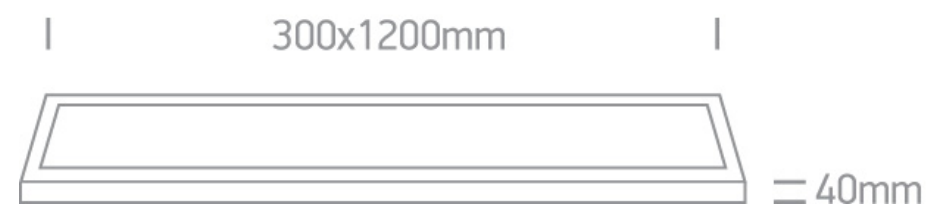

## 62140RE/W/C

40W, 120x30cm LED slim plafo light, IP40, suitable for residential and commercial application.

Supplied with non-dimmable LED driver.

Complies with standard EN60598-1 and any other specific standards.

## Dimensions