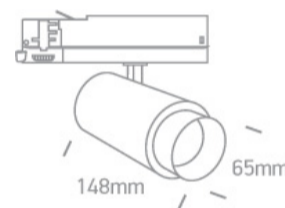

Dimensions