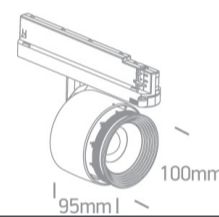

09 Track Lights>The Zoomable Range

65648T/B/W

30W COB LED adjustable beam 12°-60° Track Spot

Complete with 700mA driver.

Complies with standard EN60598-1 and any other specific standards.

Downloads

Dimensions

Height

95mm

Diameter	100mm
Track mounted	Yes
Indoor	Yes
Adjustable	2 Directions

Electrical Characteristics

Gear	Built In
------	----------

Fitting + Driver

Input Voltage	120-240V
50 Hz	Yes
60 Hz	Yes
Safety Class	
Power(Watts)	30W
IP Rating	IP20
Light Source	LED built in
Dimmable	No