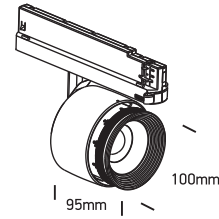

INSTALLATION MANUAL

65648T

ecotrackspot

one
LIGHT

120-240V | 50/60Hz | 30W | IP20 | Aluminium | Adjustable

Complete with 700mA driver.

90
CRI

Warnings: