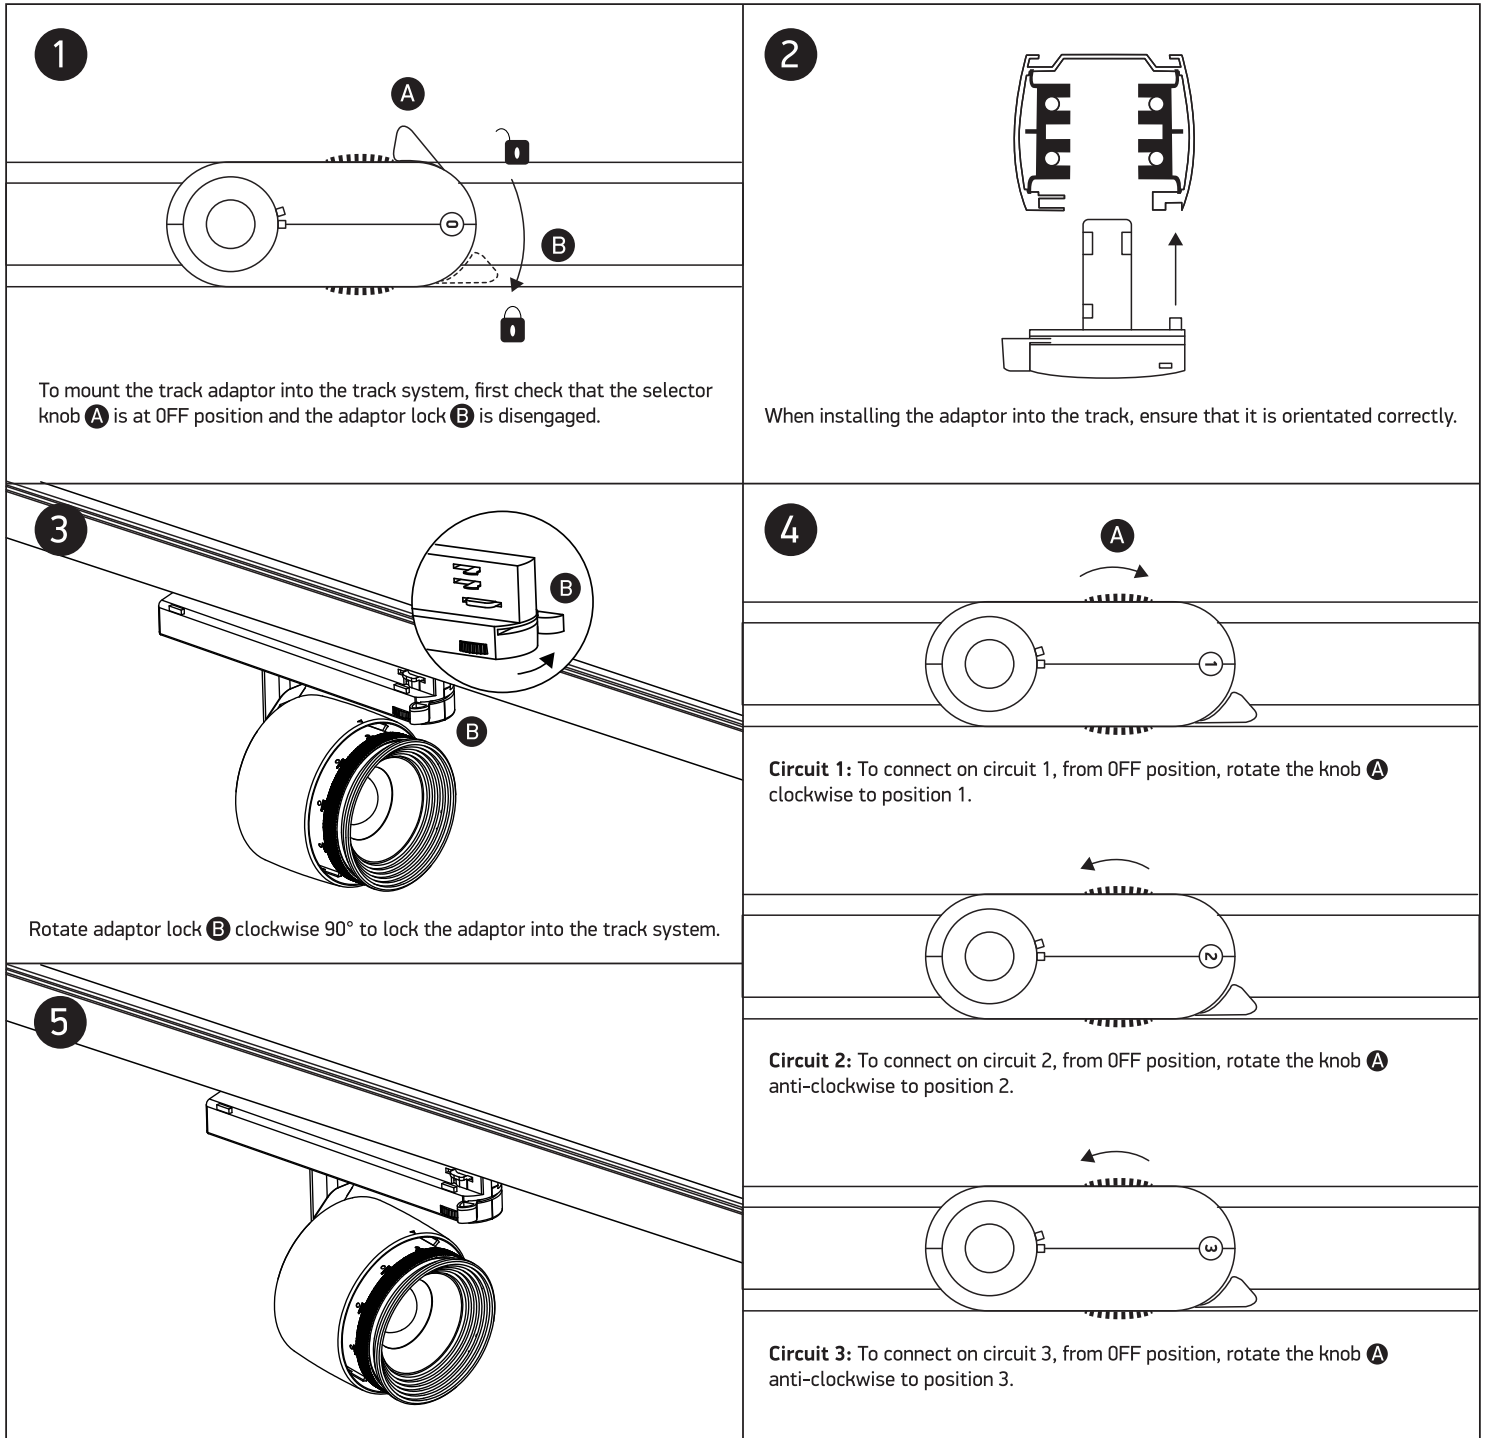

INSTALLATION MANUAL

65648T

ecotrackspot

one
LIGHT

120-240V | 50/60Hz | 30W | IP20 | Aluminium | Adjustable

Complete with 700mA driver.

90
CRI

Warnings: