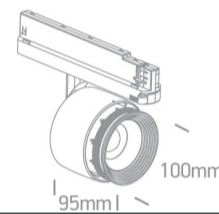

## 65648T/B/C

30W COB LED adjustable beam 12°-60° Track Spot

Complete with 700mA driver.

Complies with standard EN60598-1 and any other specific standards.

## Dimensions

Black

Material

Aluminium

Shape

Circular

Height

95mm

Diameter	100mm
Track mounted	Yes
Indoor	Yes
Adjustable	2 Directions