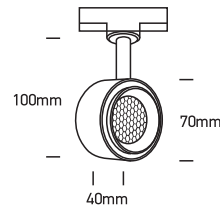

# INSTALLATION MANUAL

65644T

ecotrackspot

8W | 230V | 50/60Hz | IP20 | Aluminium | Adjustable

AC LED

80 CRI