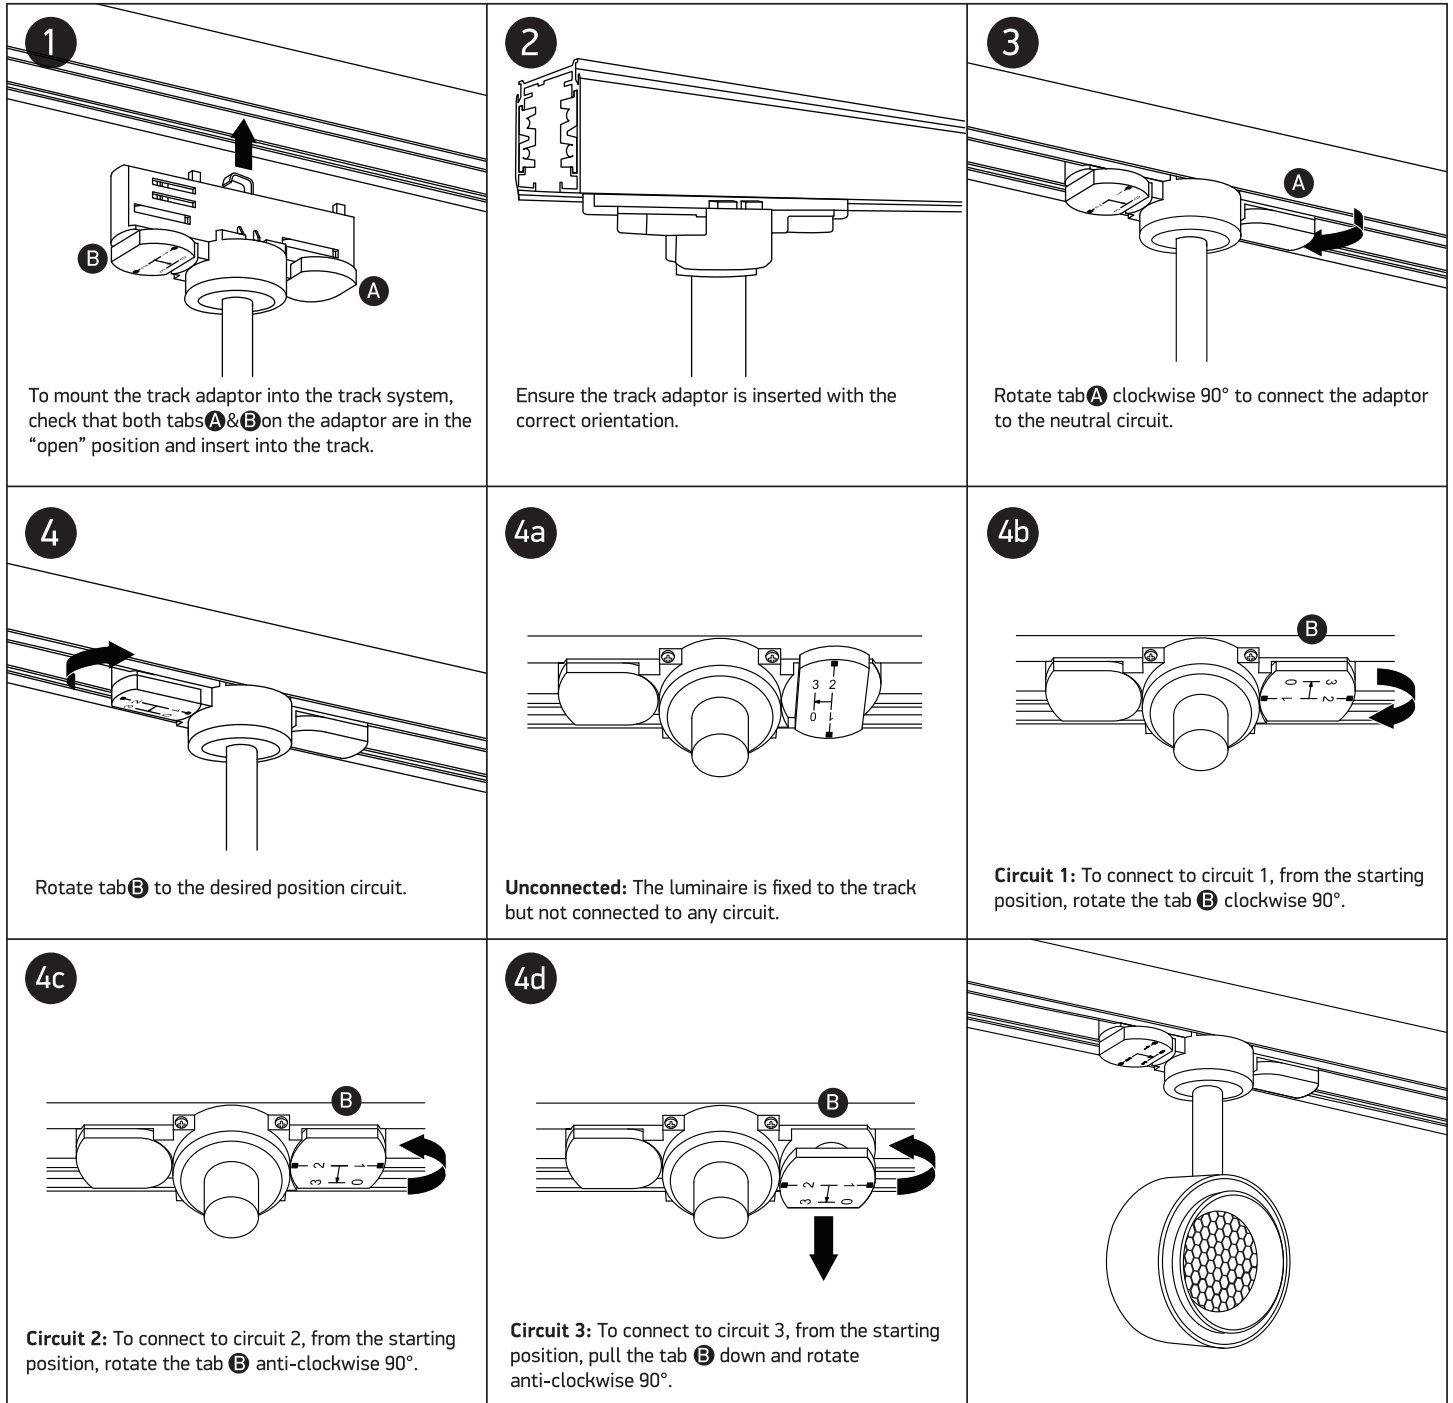

# INSTALLATION MANUAL

65644T

ecotrackspot

8W | 230V | 50/60Hz | IP20 | Aluminium | Adjustable

AC LED

80 CRI