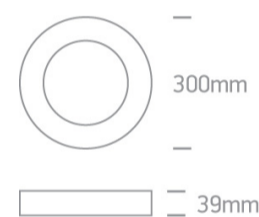

## 14 Plafo&gt;The LED Panel Plafo Round

62130F/W/W

30W LED slim plafo light, IP40, suitable for residential and commercial application.

Supplied with non-dimmable LED driver.

Complies with standard EN60598-1 and any other specific standards.

## Dimensions

## Physical Specification

Item Group	14 Plafo
Family	The LED Panel Plafo Round
Order Code	62130F/W/W
Colour	White
Material	Die Cast
Shape	Circular
Height	39mm
Diameter	300mm
Surface Ceiling	Yes
Indoor	Yes
Adjustable	No

#### Illumination Data

Colour Temperature	3000K
Lumen Output	2550lm
Light Efficiency	59,9lm/W
CRI	80
Illumination Diagram	