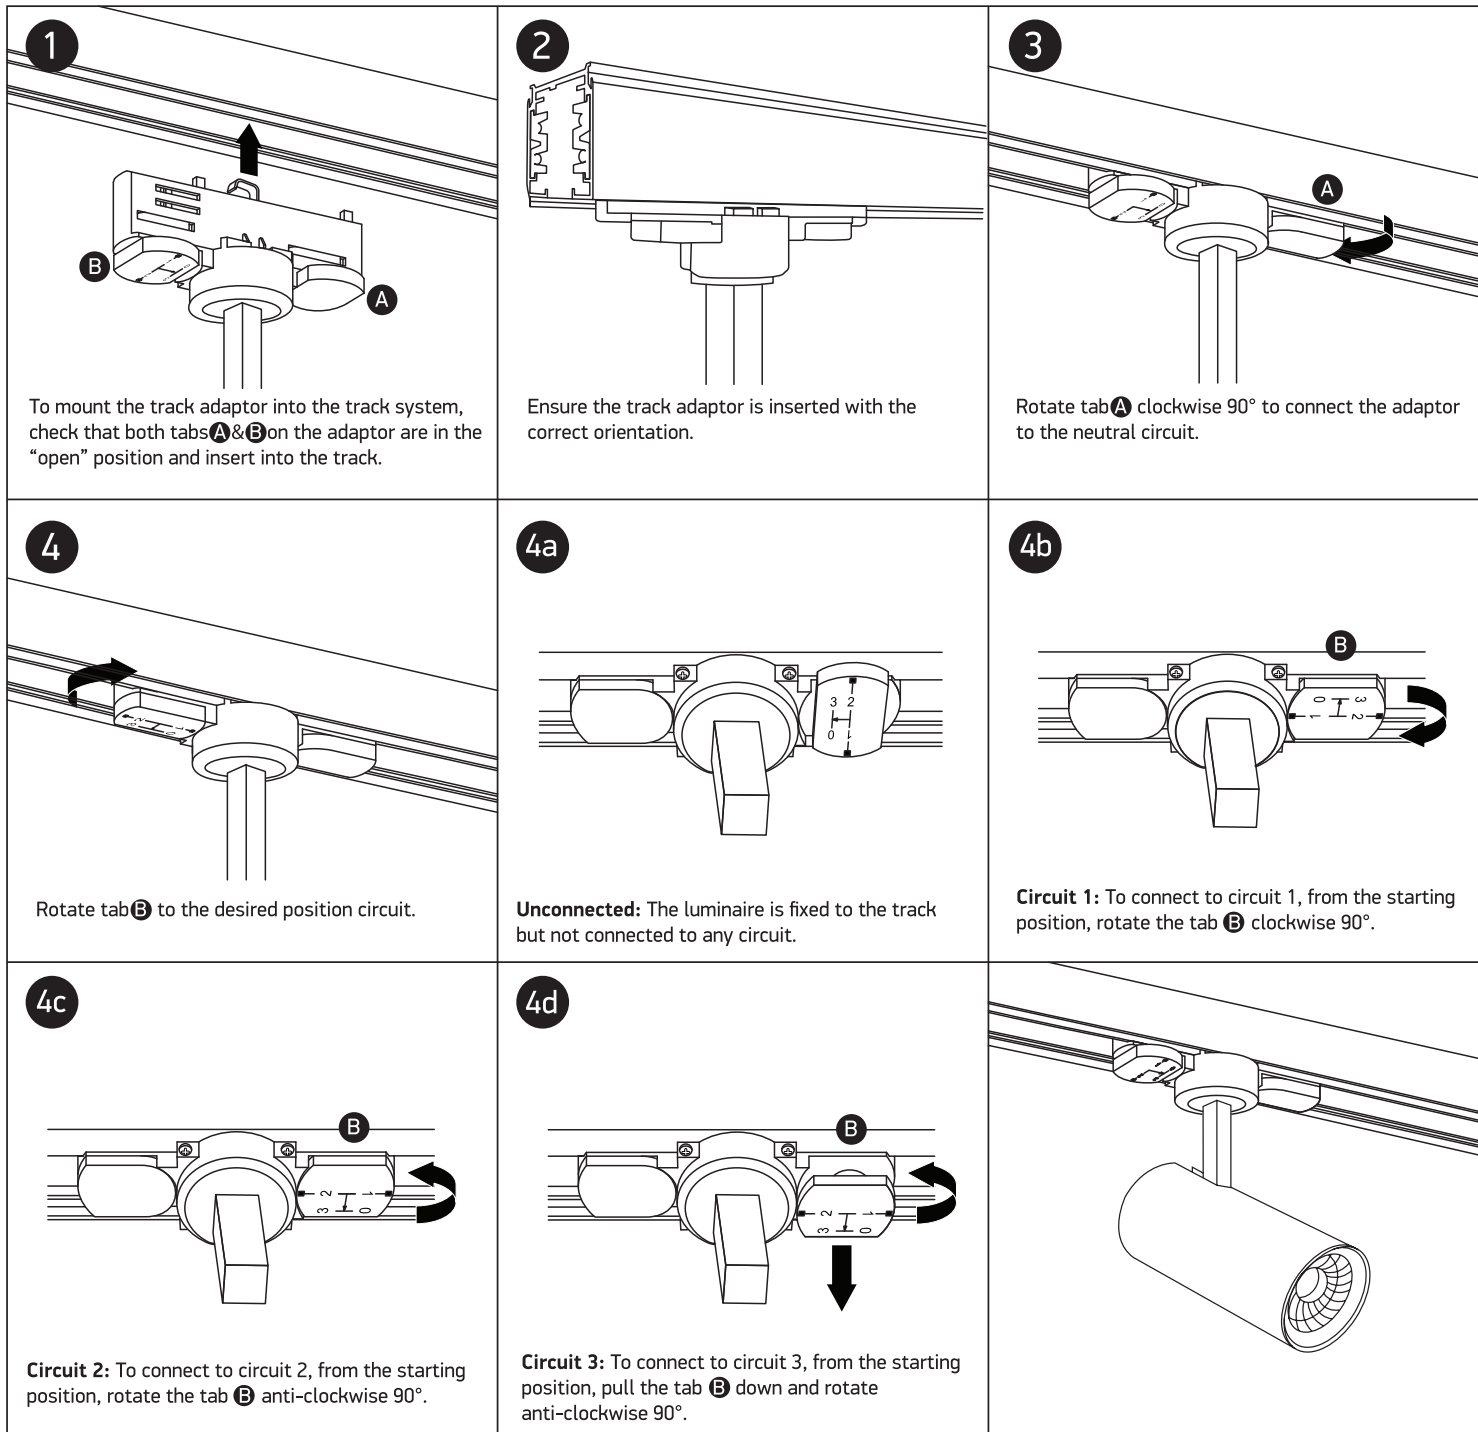

INSTALLATION MANUAL

65642BT

ecotrackspot

90
CRI

20W | COB LED | 230V | 50/60Hz | IP20 | Aluminium | Adjustable
Complete with 500mA driver.

Warnings:

1. Make sure that the product is installed properly before connecting to electricity.
2. Do not cover the fitting.
3. Maintenance and installation should only be carried out by a professional electrician.