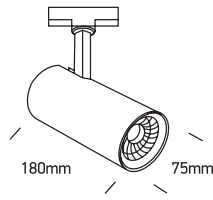

INSTALLATION MANUAL

65642BT

ecotrackspot

90
CRI

20W | COB LED | 230V | 50/60Hz | IP20 | Aluminium | Adjustable
Complete with 500mA driver.

Warnings:

1. Make sure that the product is installed properly before connecting to electricity.
2. Do not cover the fitting.
3. Maintenance and installation should only be carried out by a professional electrician.