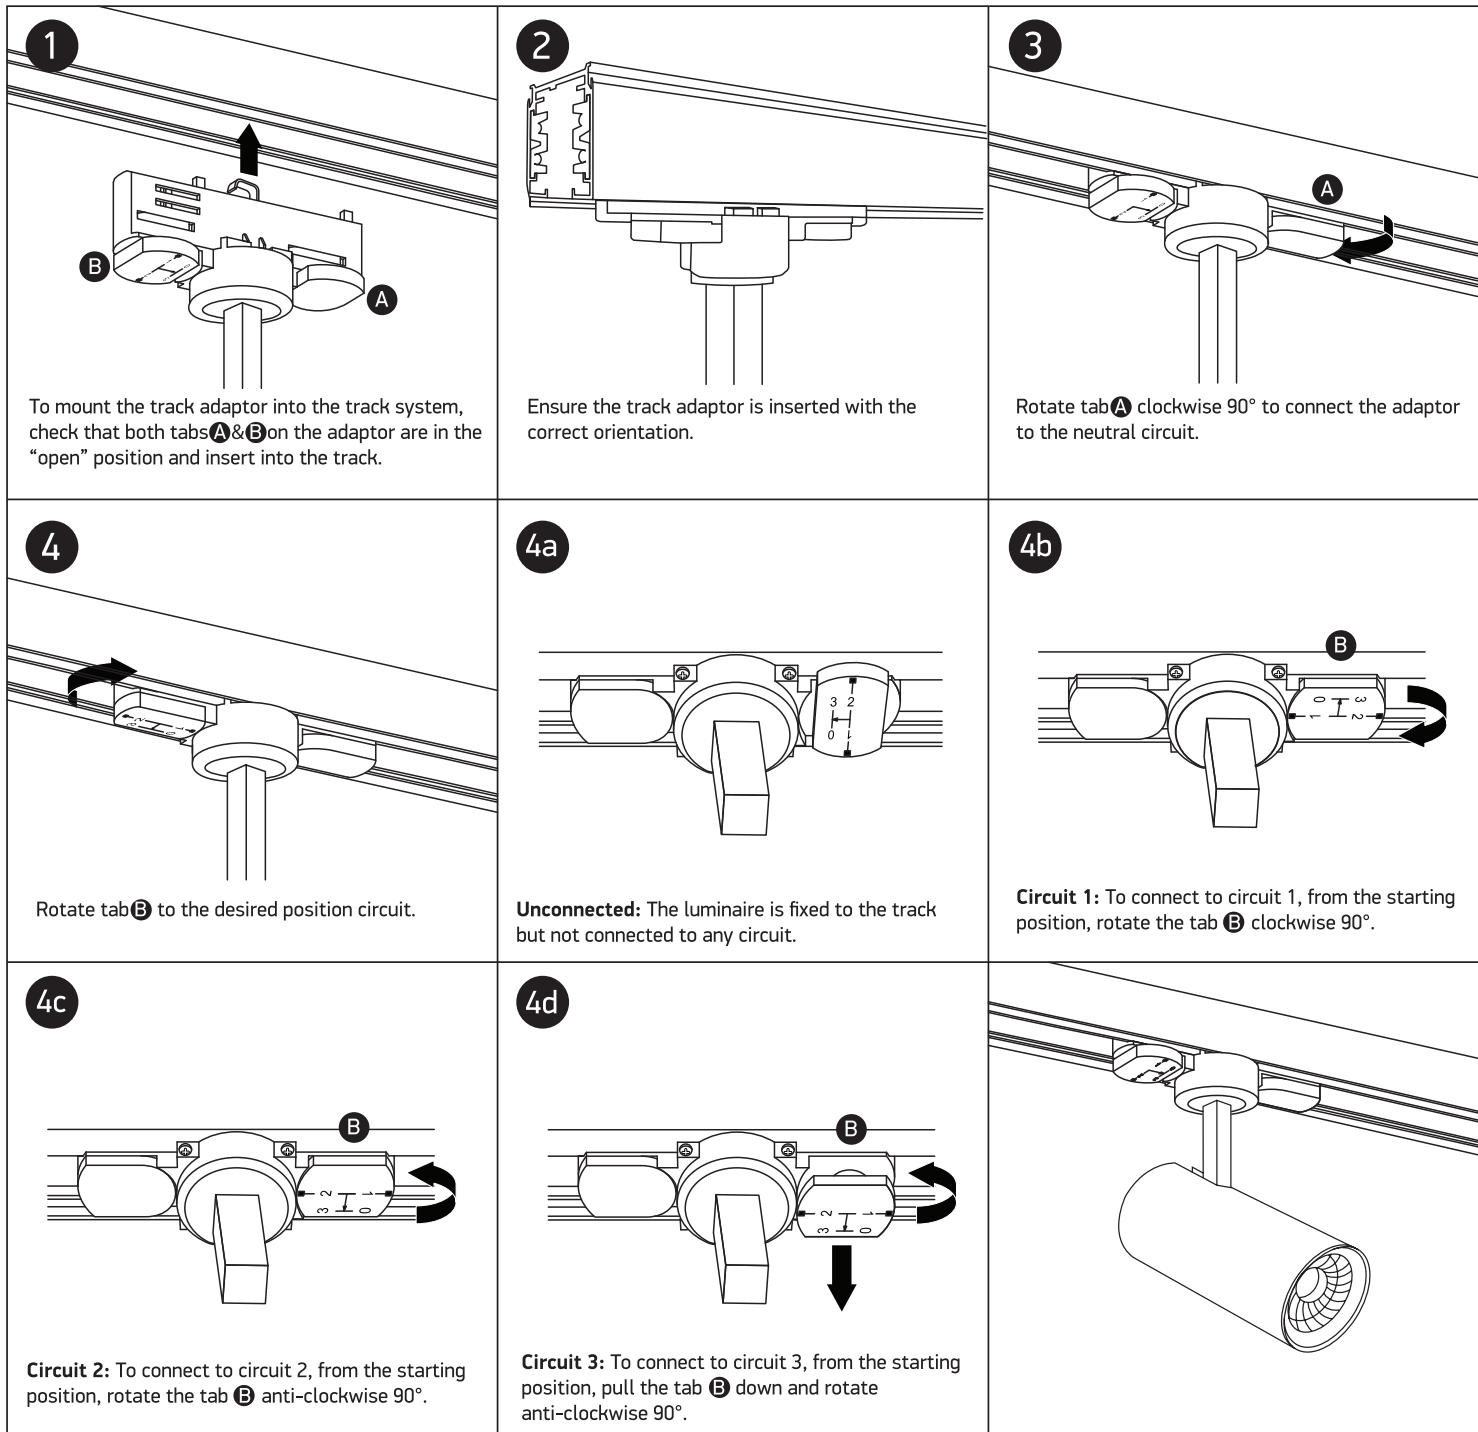

INSTALLATION MANUAL

65642BT

ecotrackspot

90 CRI

20W | COB LED | 230V | 50/60Hz | IP20 | Aluminium | Adjustable
Complete with 500mA driver.

Warnings:

1. Make sure that the product is installed properly before connecting to electricity.
2. Do not cover the fitting.
3. Maintenance and installation should only be carried out by a professional electrician.