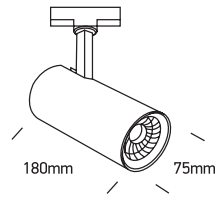

INSTALLATION MANUAL

65642BT

ecotrackspot

90 CRI

20W | COB LED | 230V | 50/60Hz | IP20 | Aluminium | Adjustable
Complete with 500mA driver.

Warnings:

1. Make sure that the product is installed properly before connecting to electricity.
2. Do not cover the fitting.
3. Maintenance and installation should only be carried out by a professional electrician.