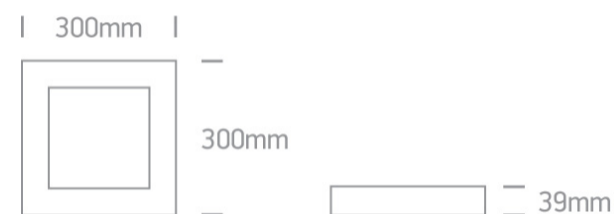

### Dimensions

### Physical Specification

Item Group	14 Plafo
Family	The LED Panel Plafo Square
Order Code	62130AF/W/W
Colour	White
Material	Die Cast
Shape	Rectangular
Length	300mm
Width	300mm
Height	39mm
Surface Ceiling	Yes
Indoor	Yes
Adjustable	No