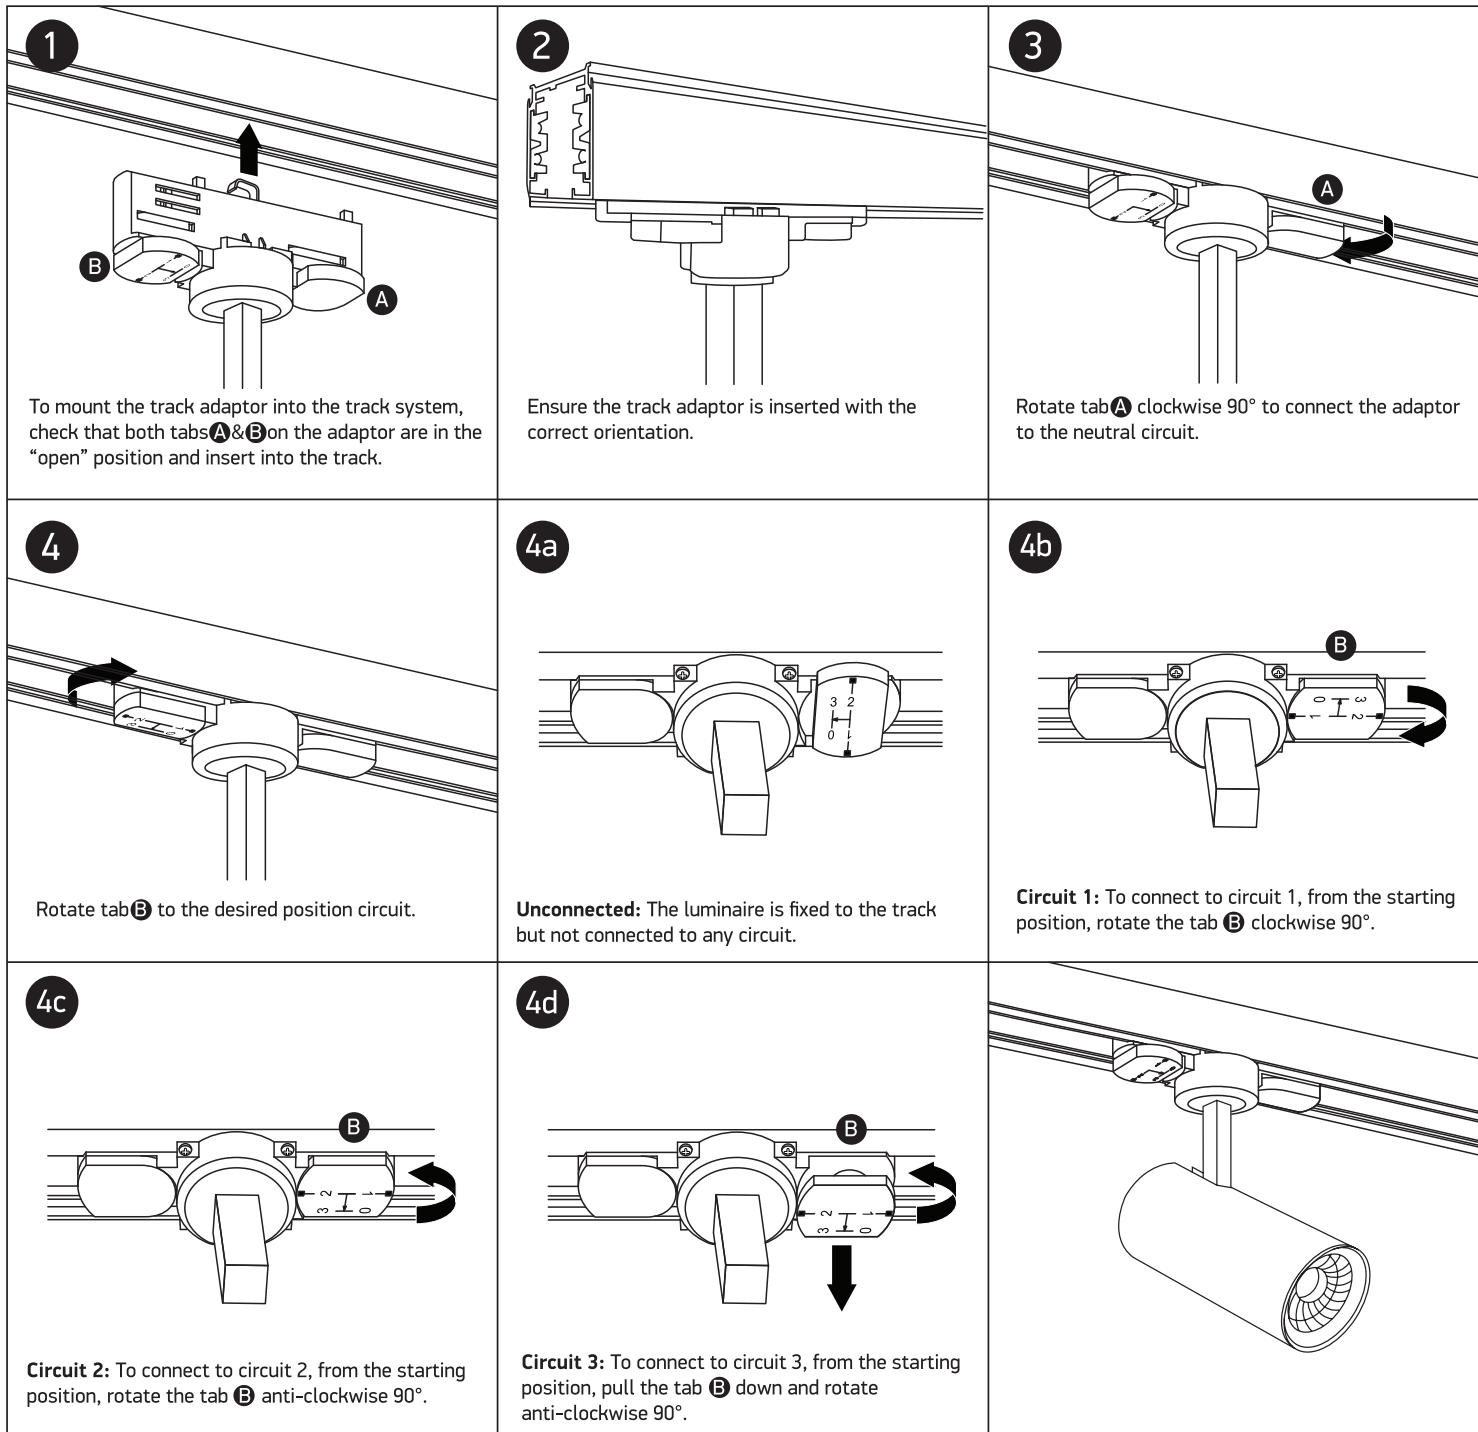

# INSTALLATION MANUAL

65642BT

ecotrackspot

90  
CRI

20W | COB LED | 230V | 50/60Hz | IP20 | Aluminium | Adjustable  
Complete with 500mA driver.