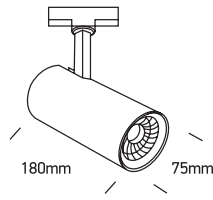

# INSTALLATION MANUAL

65642BT

ecotrackspot

90  
CRI

20W | COB LED | 230V | 50/60Hz | IP20 | Aluminium | Adjustable  
Complete with 500mA driver.