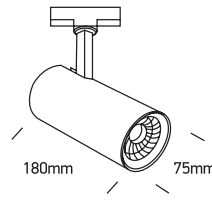

# INSTALLATION MANUAL

65642BT

ecotrackspot

90 CRI

20W | COB LED | 230V | 50/60Hz | IP20 | Aluminium | Adjustable  
Complete with 500mA driver.