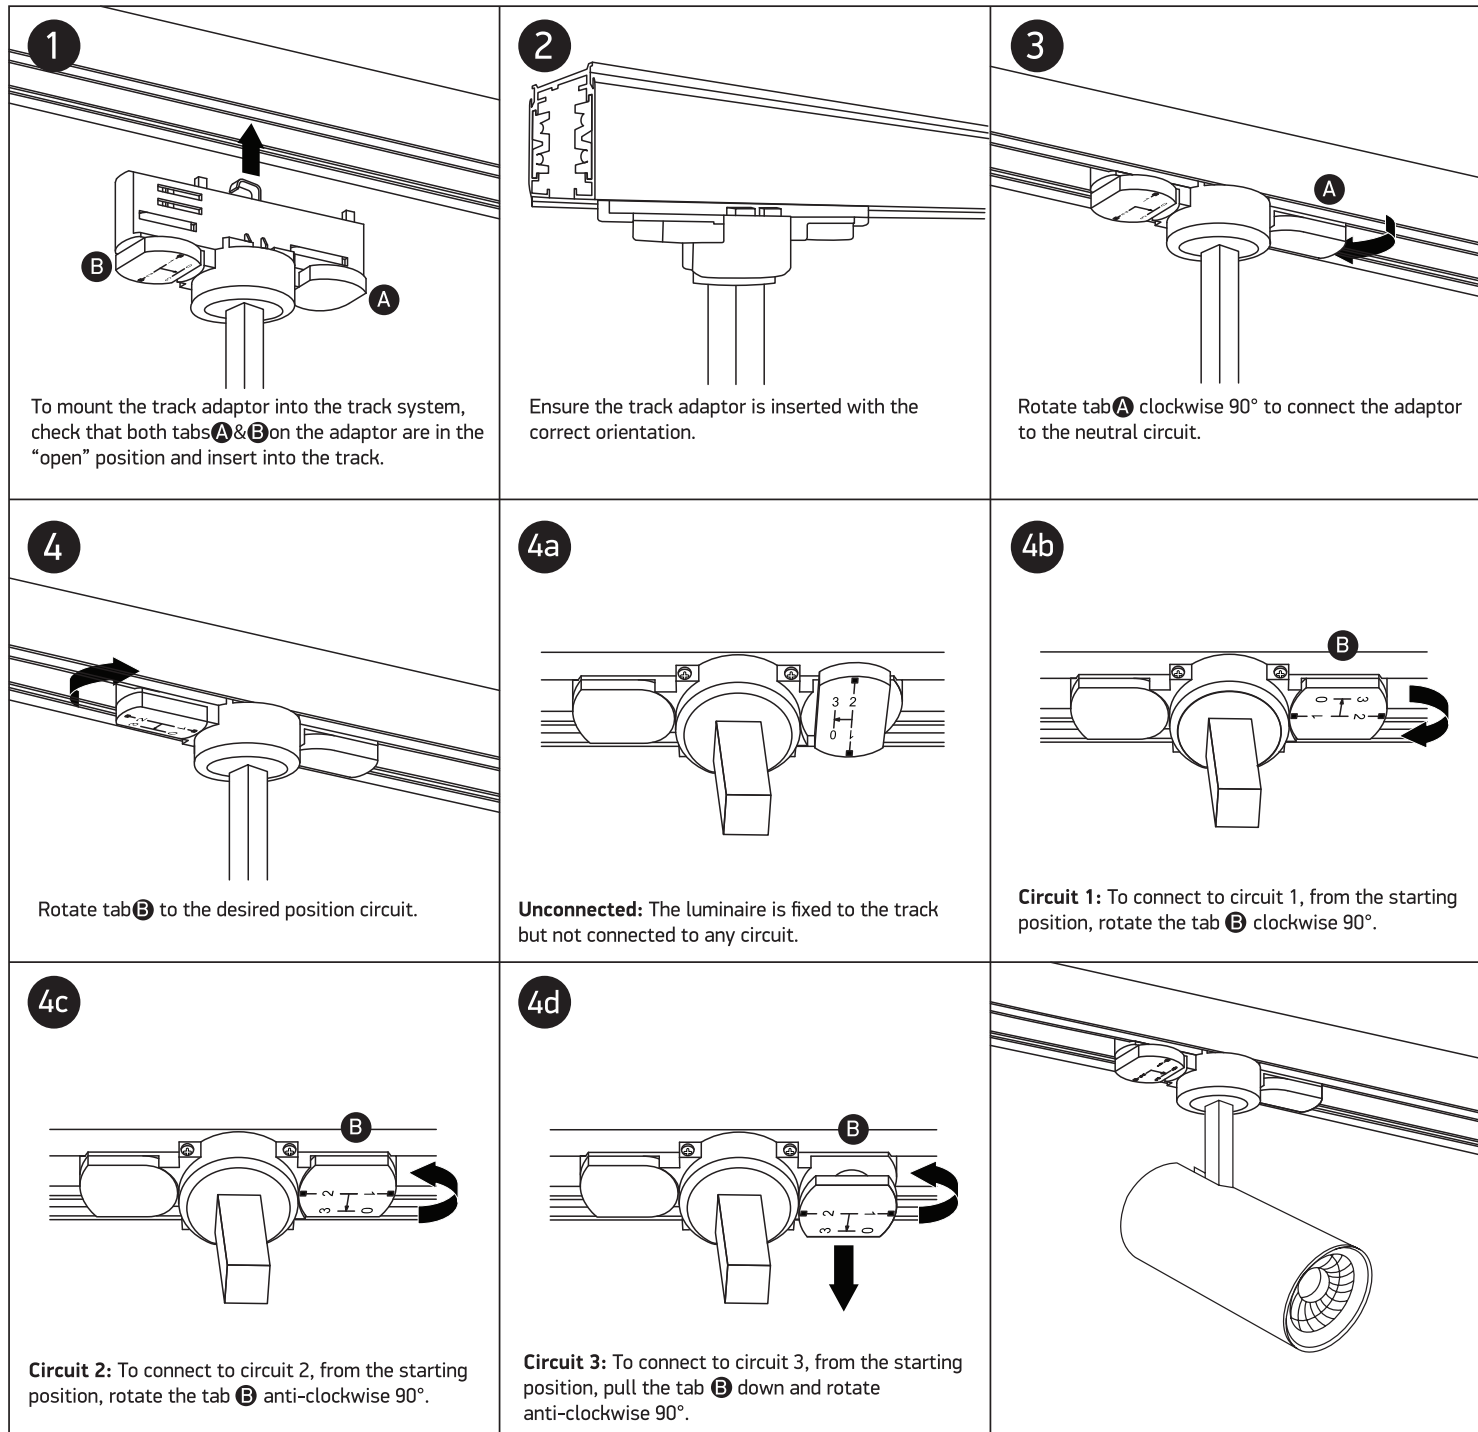

# INSTALLATION MANUAL

65642BT

ecotrackspot

90 CRI

20W | COB LED | 230V | 50/60Hz | IP20 | Aluminium | Adjustable  
Complete with 500mA driver.