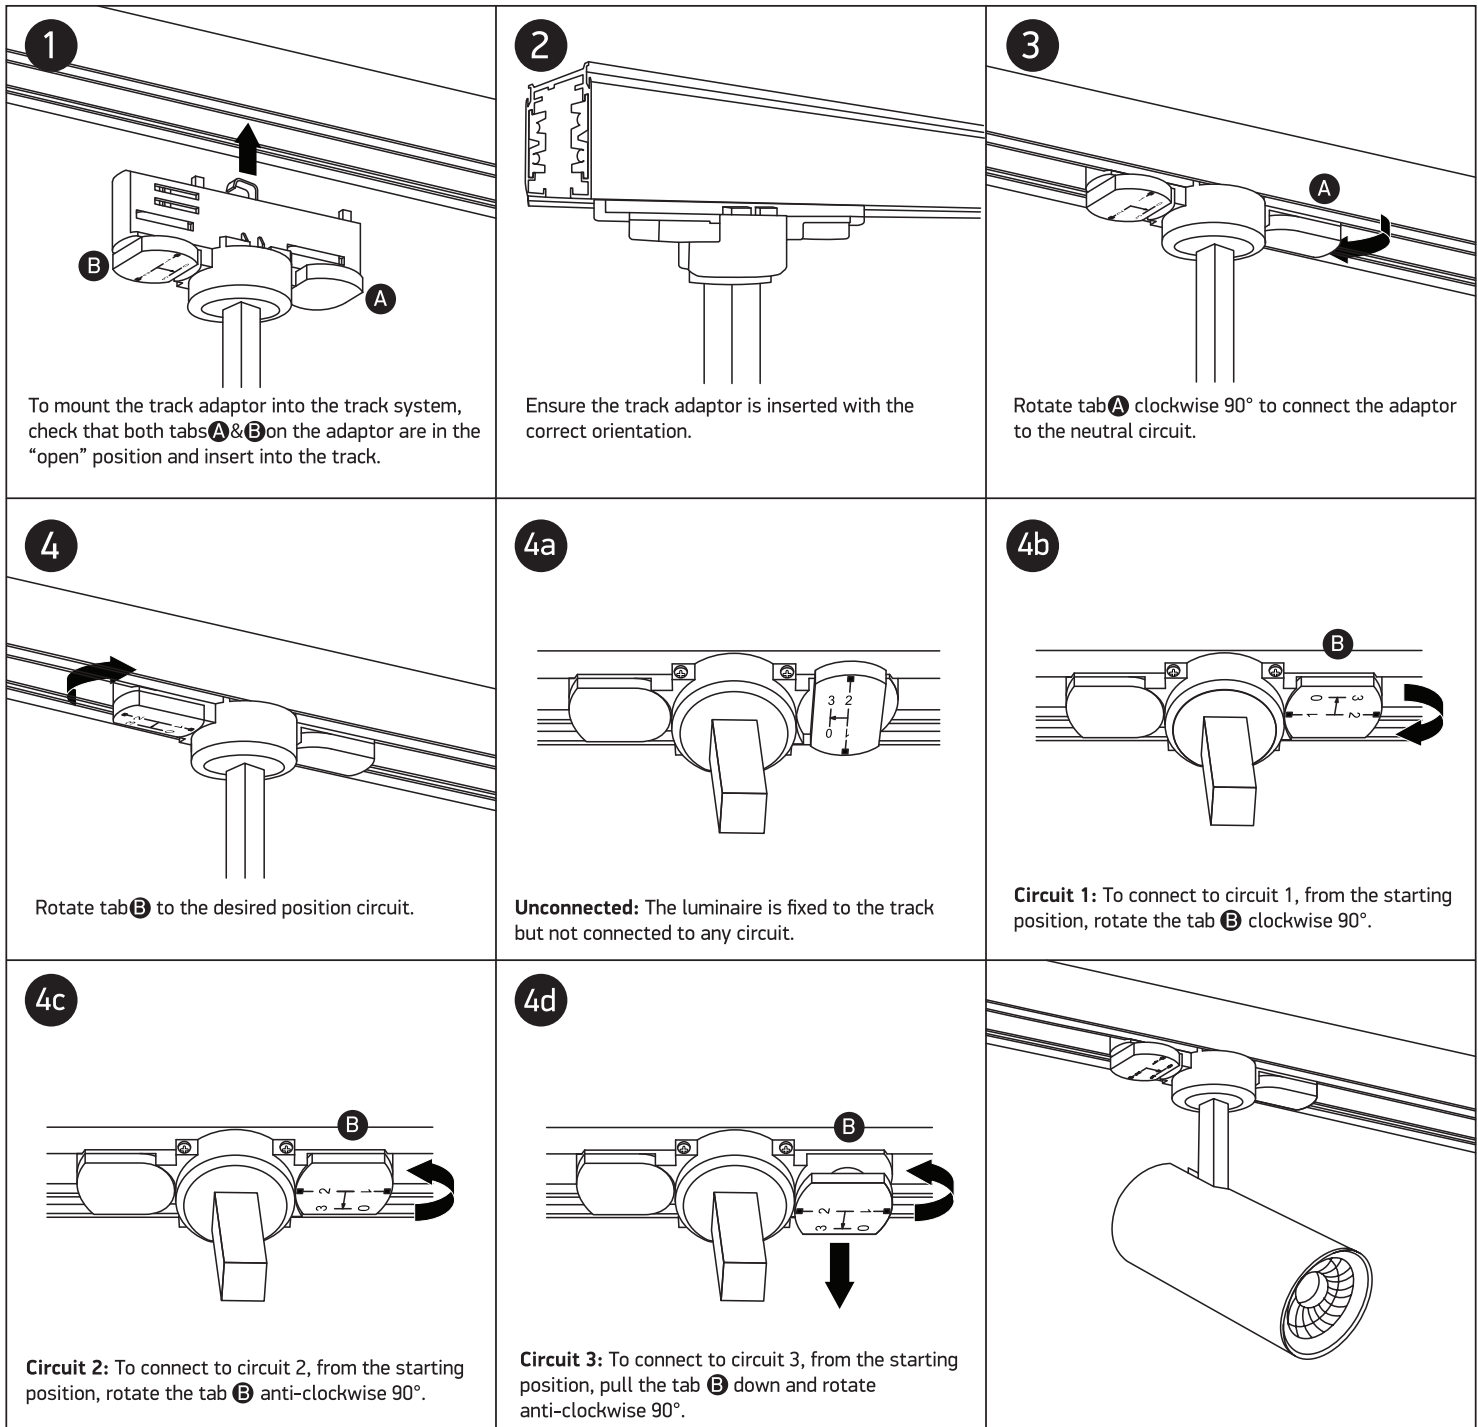

INSTALLATION MANUAL

65642AT

ecotrackspot

10W | COBLED | 230V | 50/60Hz | IP20 | Aluminium | Adjustable
Complete with 250mA driver.

90 CRI

Warnings:

1. Make sure that the product is installed properly before connecting to electricity.
2. Do not cover the fitting.
3. Maintenance and installation should only be carried out by a professional electrician.