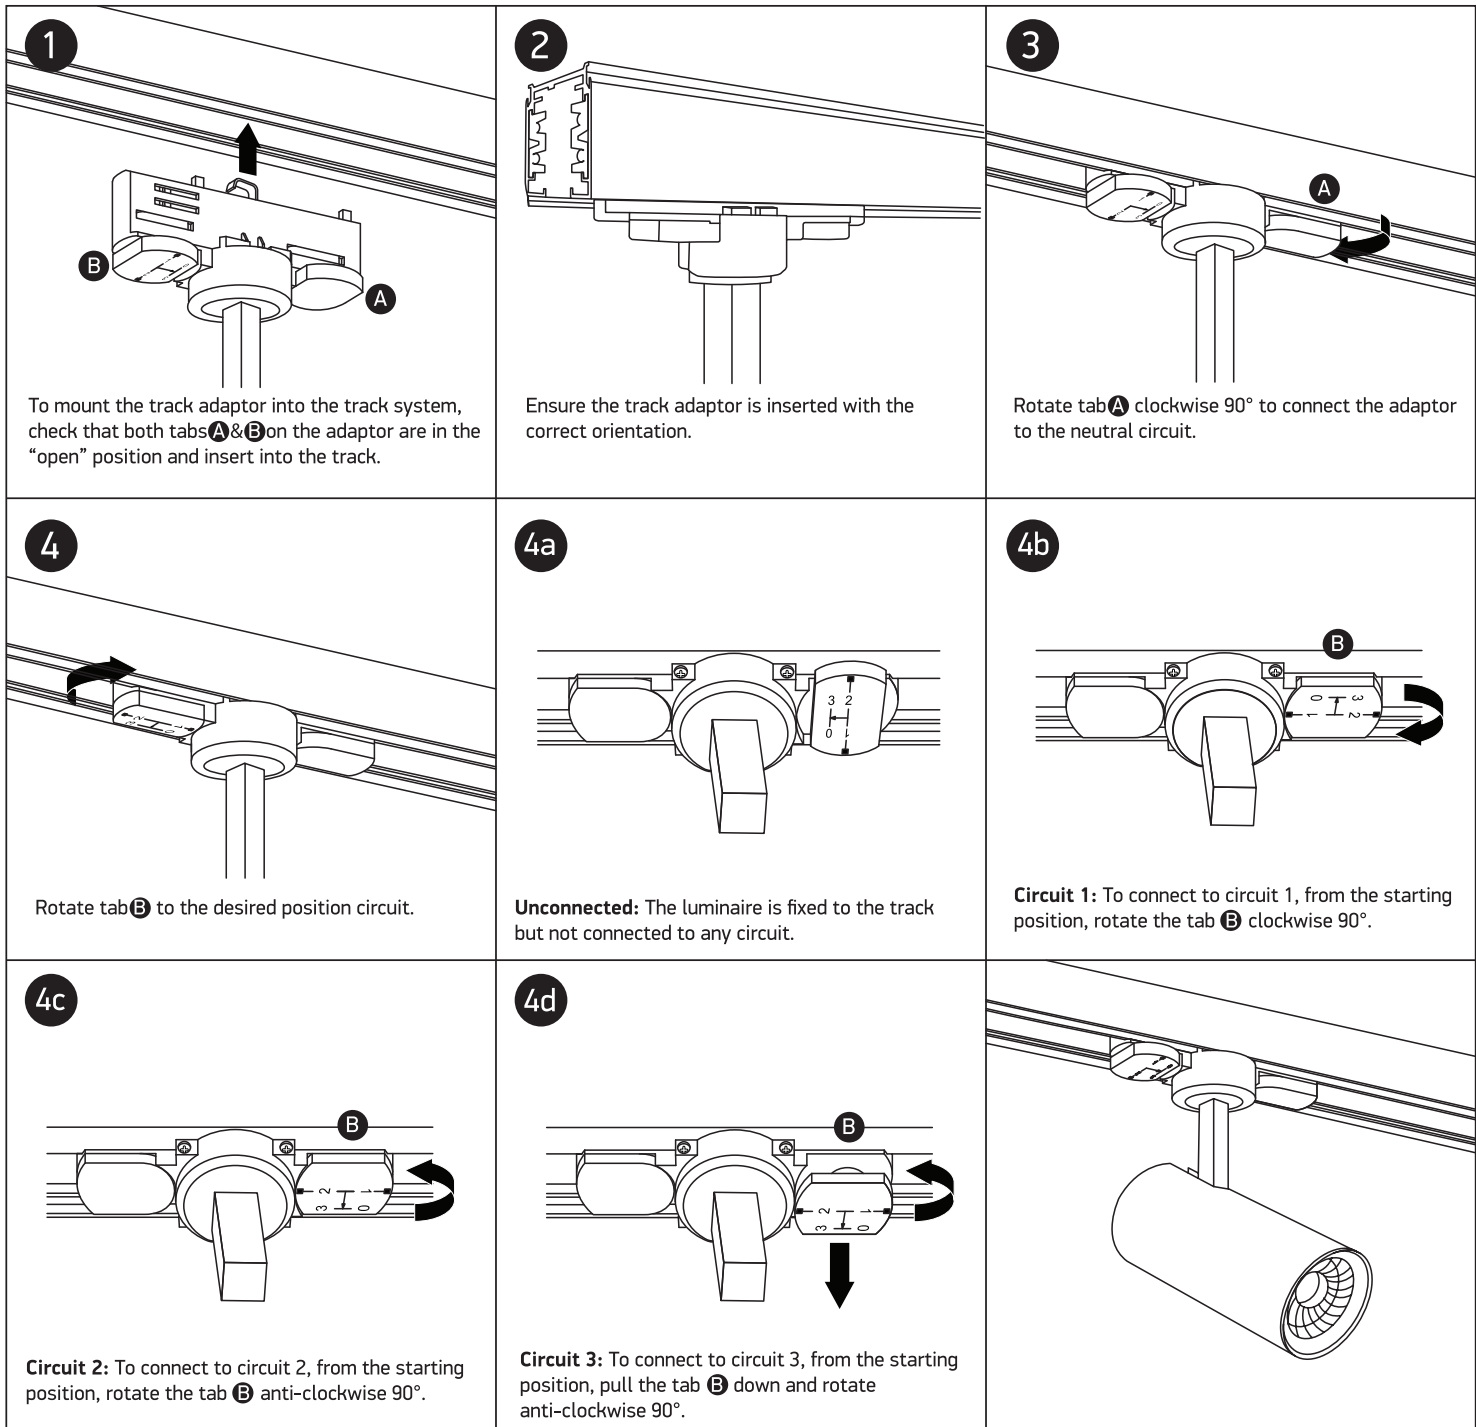

# INSTALLATION MANUAL

65642AT

**ecotrackspot**

10W | COBLED | 230V | 50/60Hz | IP20 | Aluminium | Adjustable  
Complete with 250mA driver.

90 CRI

**Warnings:**

1. Make sure that the product is installed properly before connecting to electricity.
2. Do not cover the fitting.
3. Maintenance and installation should only be carried out by a professional electrician.