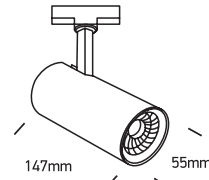

# INSTALLATION MANUAL

65642AT

**ecotrackspot**

10W | COBLED | 230V | 50/60Hz | IP20 | Aluminium | Adjustable  
Complete with 250mA driver.

90 CRI

**Warnings:**

1. Make sure that the product is installed properly before connecting to electricity.
2. Do not cover the fitting.
3. Maintenance and installation should only be carried out by a professional electrician.