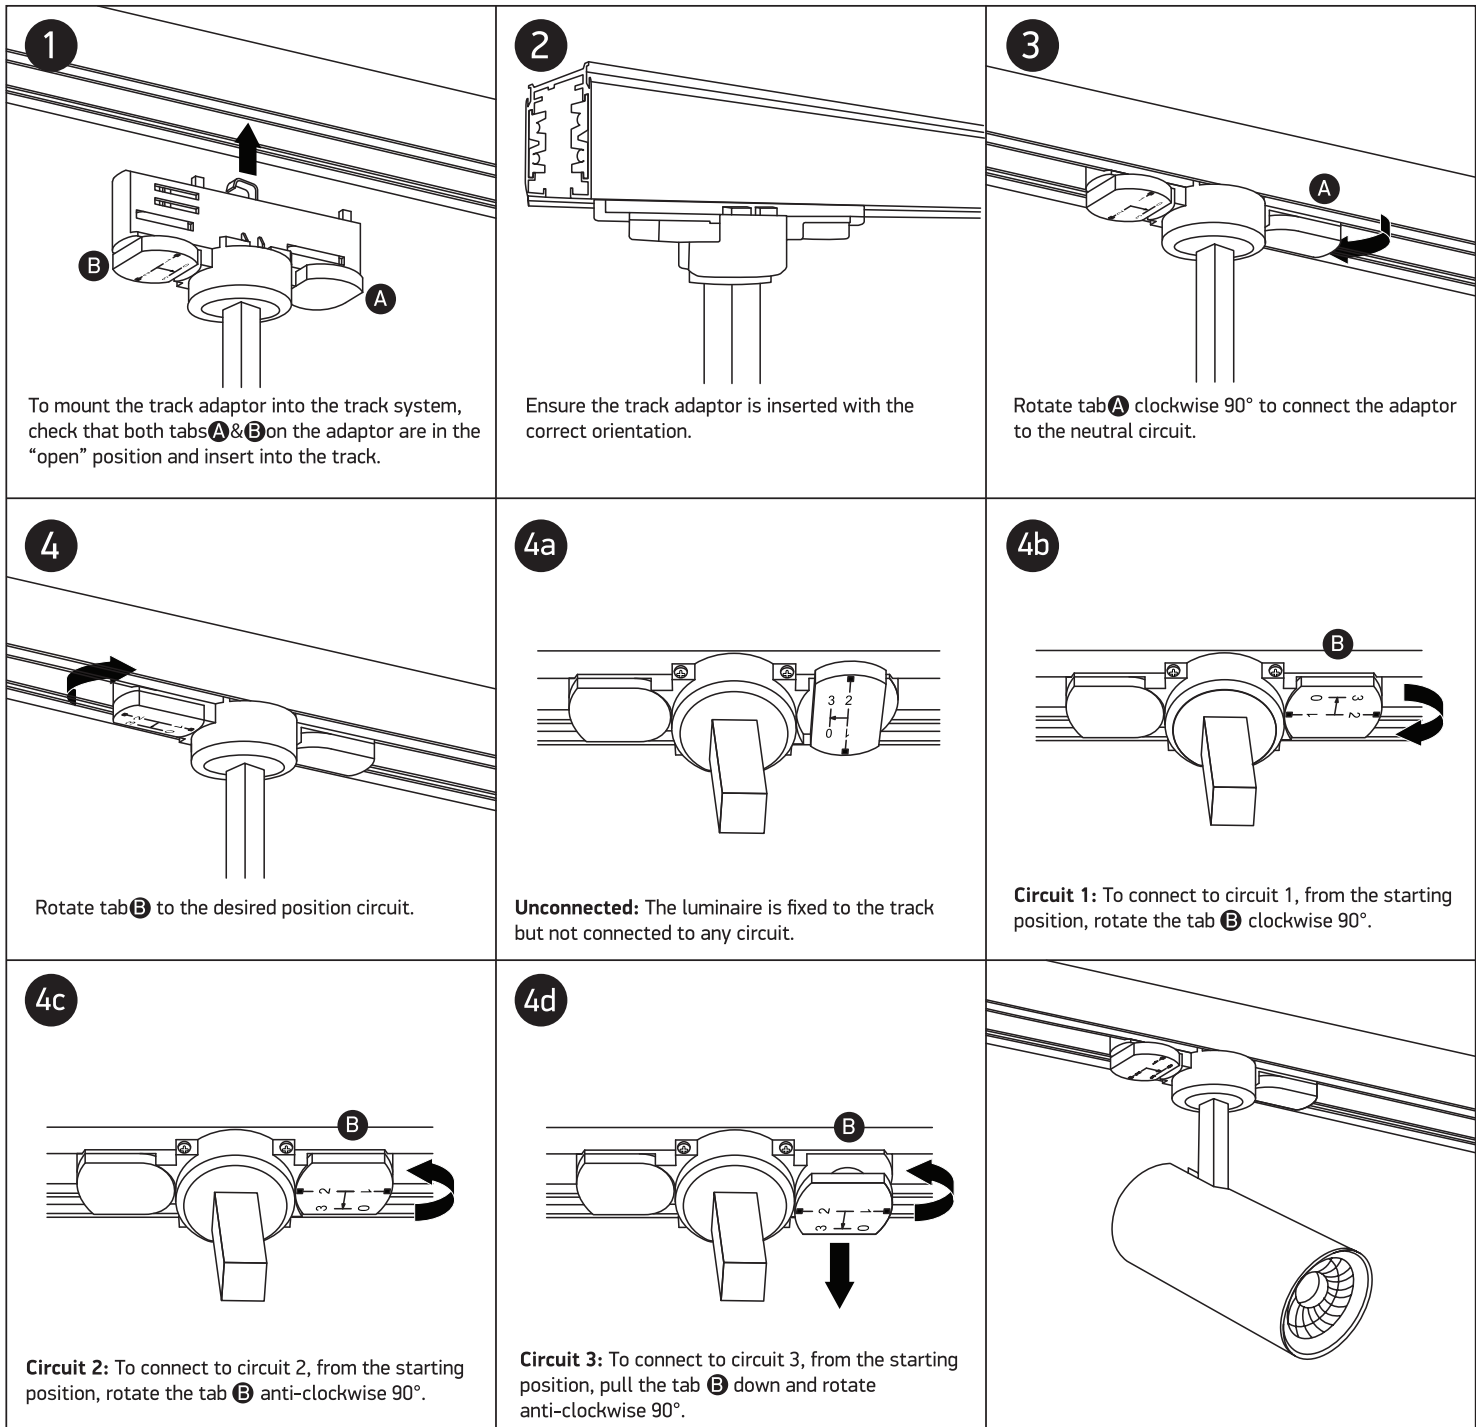

INSTALLATION MANUAL

65642AT

ecotrackspot

10W | COBLED | 230V | 50/60Hz | IP20 | Aluminium | Adjustable
Complete with 250mA driver.

90 CRI

one
LIGHT

Warnings:

1. Make sure that the product is installed properly before connecting to electricity.
2. Do not cover the fitting.
3. Maintenance and installation should only be carried out by a professional electrician.