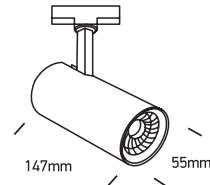

INSTALLATION MANUAL

65642AT

ecotrackspot

10W | COBLED | 230V | 50/60Hz | IP20 | Aluminium | Adjustable
Complete with 250mA driver.

90 CRI

one
LIGHT

Warnings:

1. Make sure that the product is installed properly before connecting to electricity.
2. Do not cover the fitting.
3. Maintenance and installation should only be carried out by a professional electrician.