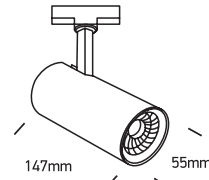

INSTALLATION MANUAL

65642AT

ecotrackspot

10W | COBLED | 230V | 50/60Hz | IP20 | Aluminium | Adjustable
Complete with 250mA driver.

90 CRI

Warnings:

1. Make sure that the product is installed properly before connecting to electricity.
2. Do not cover the fitting.
3. Maintenance and installation should only be carried out by a professional electrician.