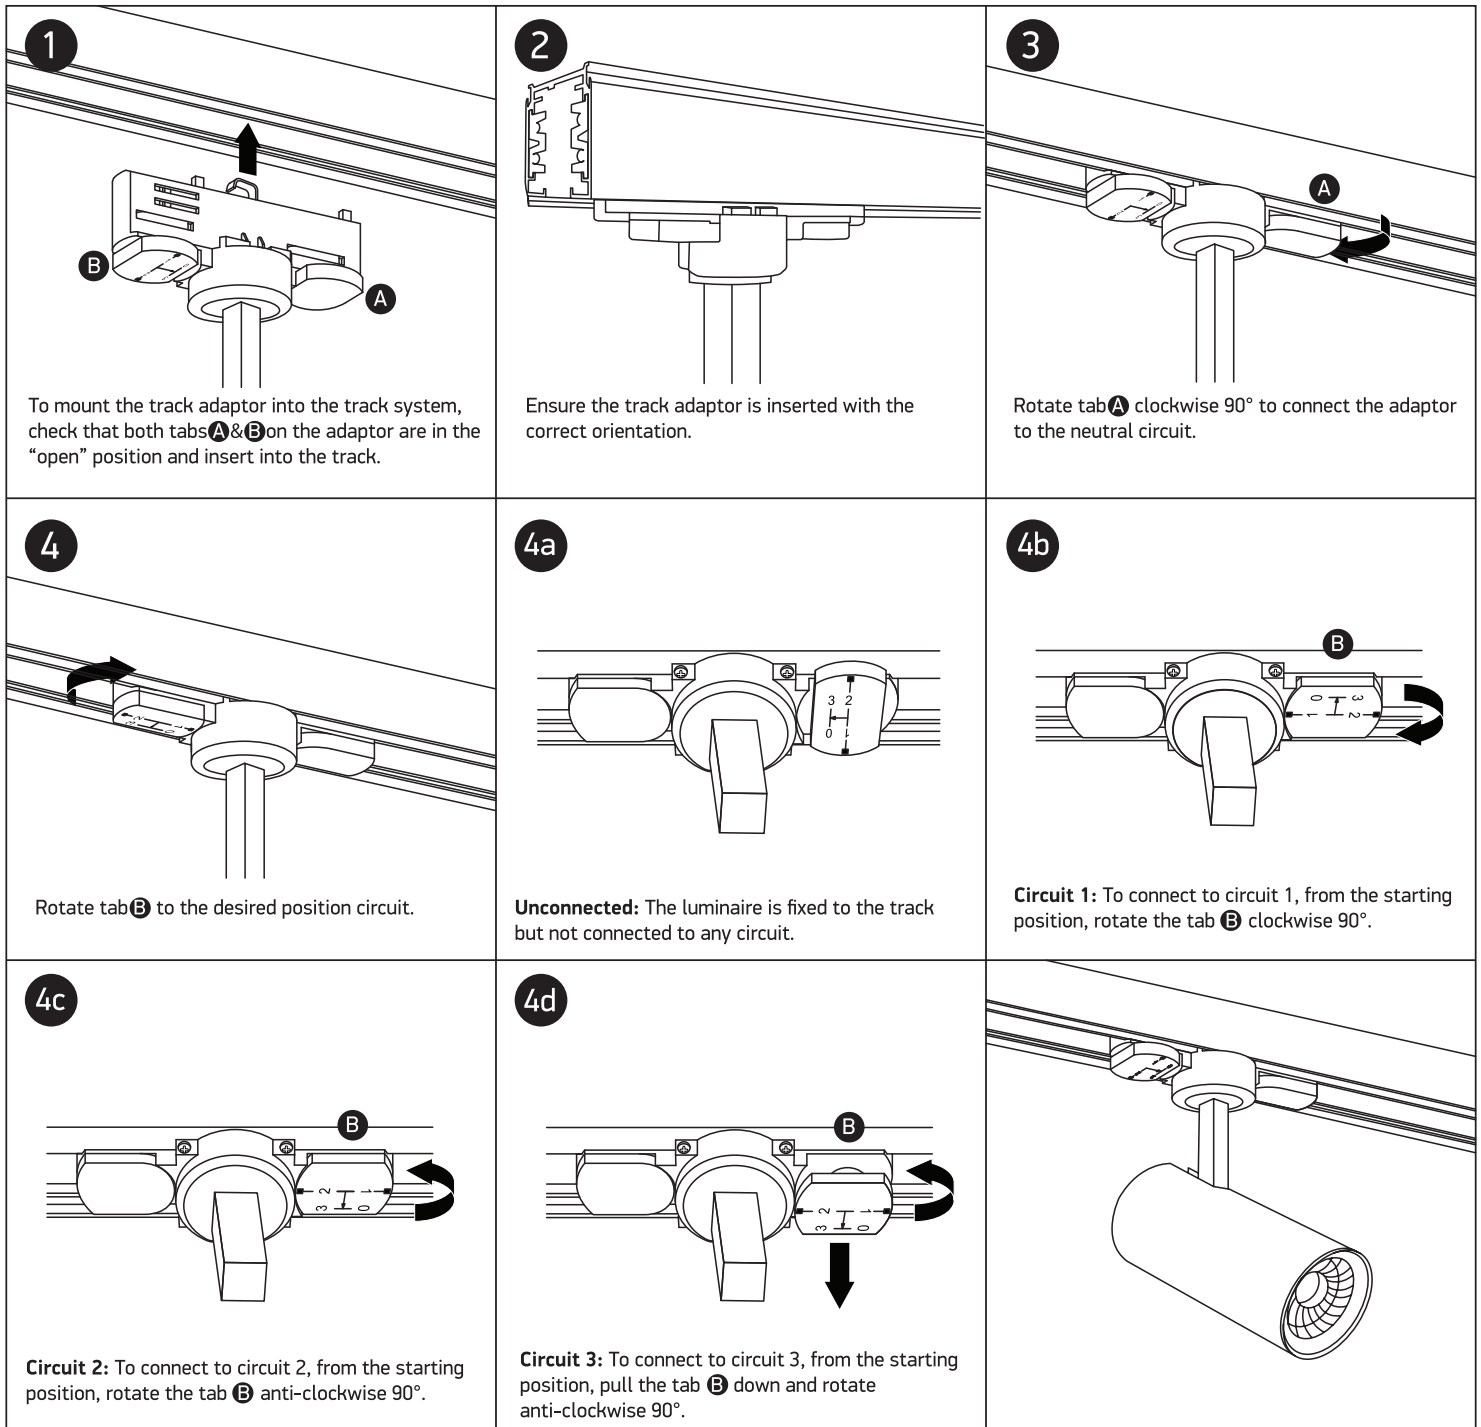

INSTALLATION MANUAL

65642AT

ecotrackspot

10W | COBLED | 230V | 50/60Hz | IP20 | Aluminium | Adjustable
Complete with 250mA driver.

90 CRI

Warnings:

1. Make sure that the product is installed properly before connecting to electricity.
2. Do not cover the fitting.
3. Maintenance and installation should only be carried out by a professional electrician.