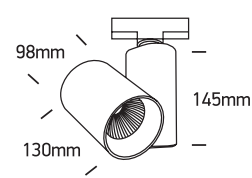

INSTALLATION MANUAL

65640BT

ecotrackspot

DARK LIGHT
 ADJUSTABLE

one
 LIGHT

36W | 230V | 50/60Hz | IP20 | Die cast | Adjustable

Complete with driver.

80 CRI