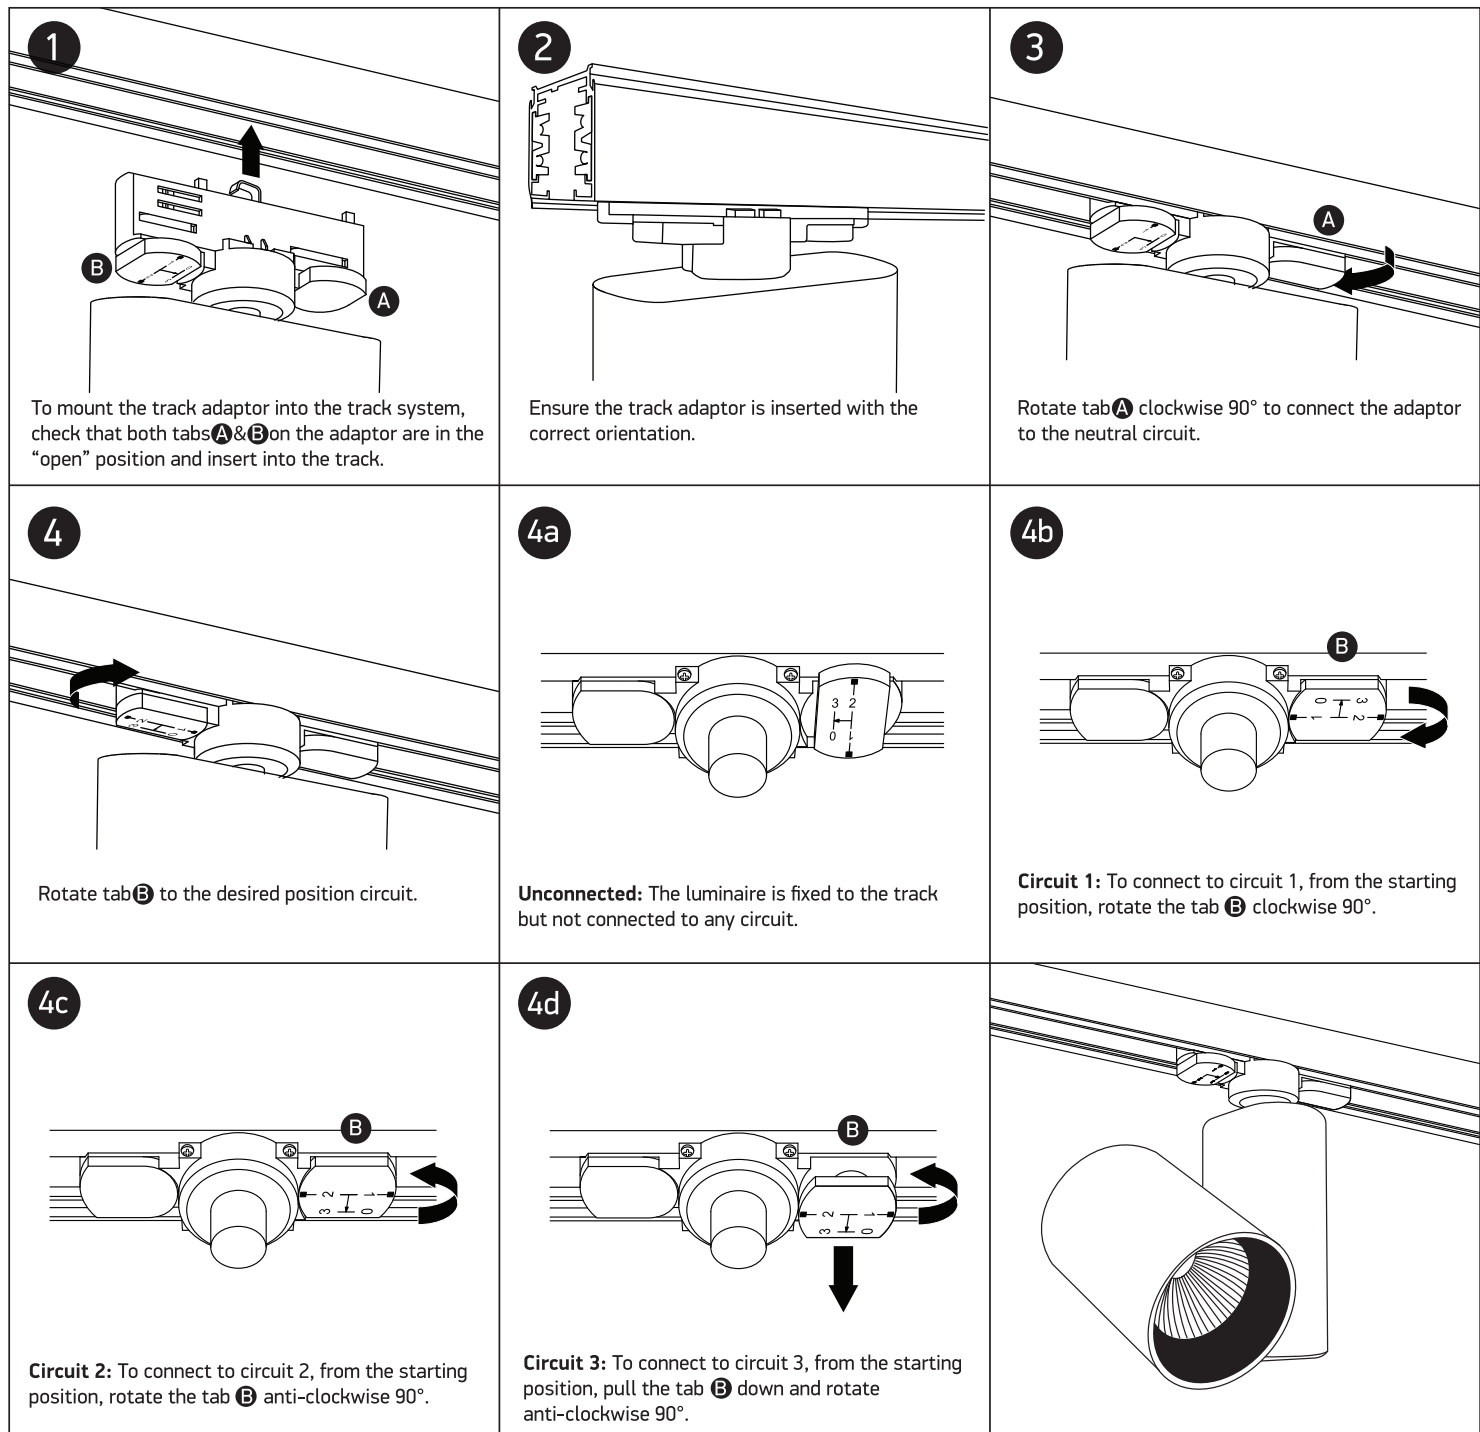

INSTALLATION MANUAL

65640BT

ecotrackspot

DARK LIGHT
 ADJUSTABLE

one
 LIGHT

36W | 230V | 50/60Hz | IP20 | Die cast | Adjustable

Complete with driver.

80 CRI