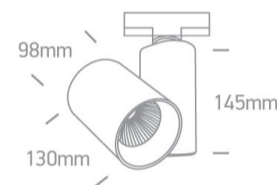

09 Track Lights>The COB Dark Light Cylinder Range Die cast

65640BT/W/C

36W track spot with COB LED, ideal for shops and showrooms.

Supplied with electronic high frequency control driver as standard.

Complies with standard EN60598-1 and any other specific standards.

Downloads

Dimensions

Related items

0740/15

40002A/W

40003A/W

Physical Specification

Item Group

Die Cast

Diffuser Material

Acrylic

Shape

Circular

Height	130mm
Diameter	98mm
Track mounted	Yes
Indoor	Yes
Adjustable	2 Directions

Electrical Characteristics

Gear	Built In
Fitting + Driver	
Input Voltage	220-240V
50 Hz	Yes
60 Hz	Yes
Safety Class	
Power(Watts)	36W
IP Rating	IP20
Light Source	LED built in
Dimmable	No

Illumination Data

Colour Temperature	4000K
Lumen Output	2500lm
Light Efficiency	69,44lm/W
CRI	80
Beam Angle	36°
Illumination Diagram	
Dark Light	Yes

Packing Info

Box Length	24cm
Box Width	17,5cm

Box Height	11cm
Box Weight	1,3kg
Pcs/Carton	16
Barcode	5291889047803
HS Code	9405409900