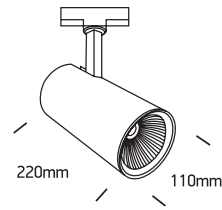

INSTALLATION MANUAL

65632BT

ecotrackspot

80 CRI

30W | 230V | 50/60Hz | IP20 | Die cast | Adjustable

Complete with driver.

one
LIGHT

Warnings: