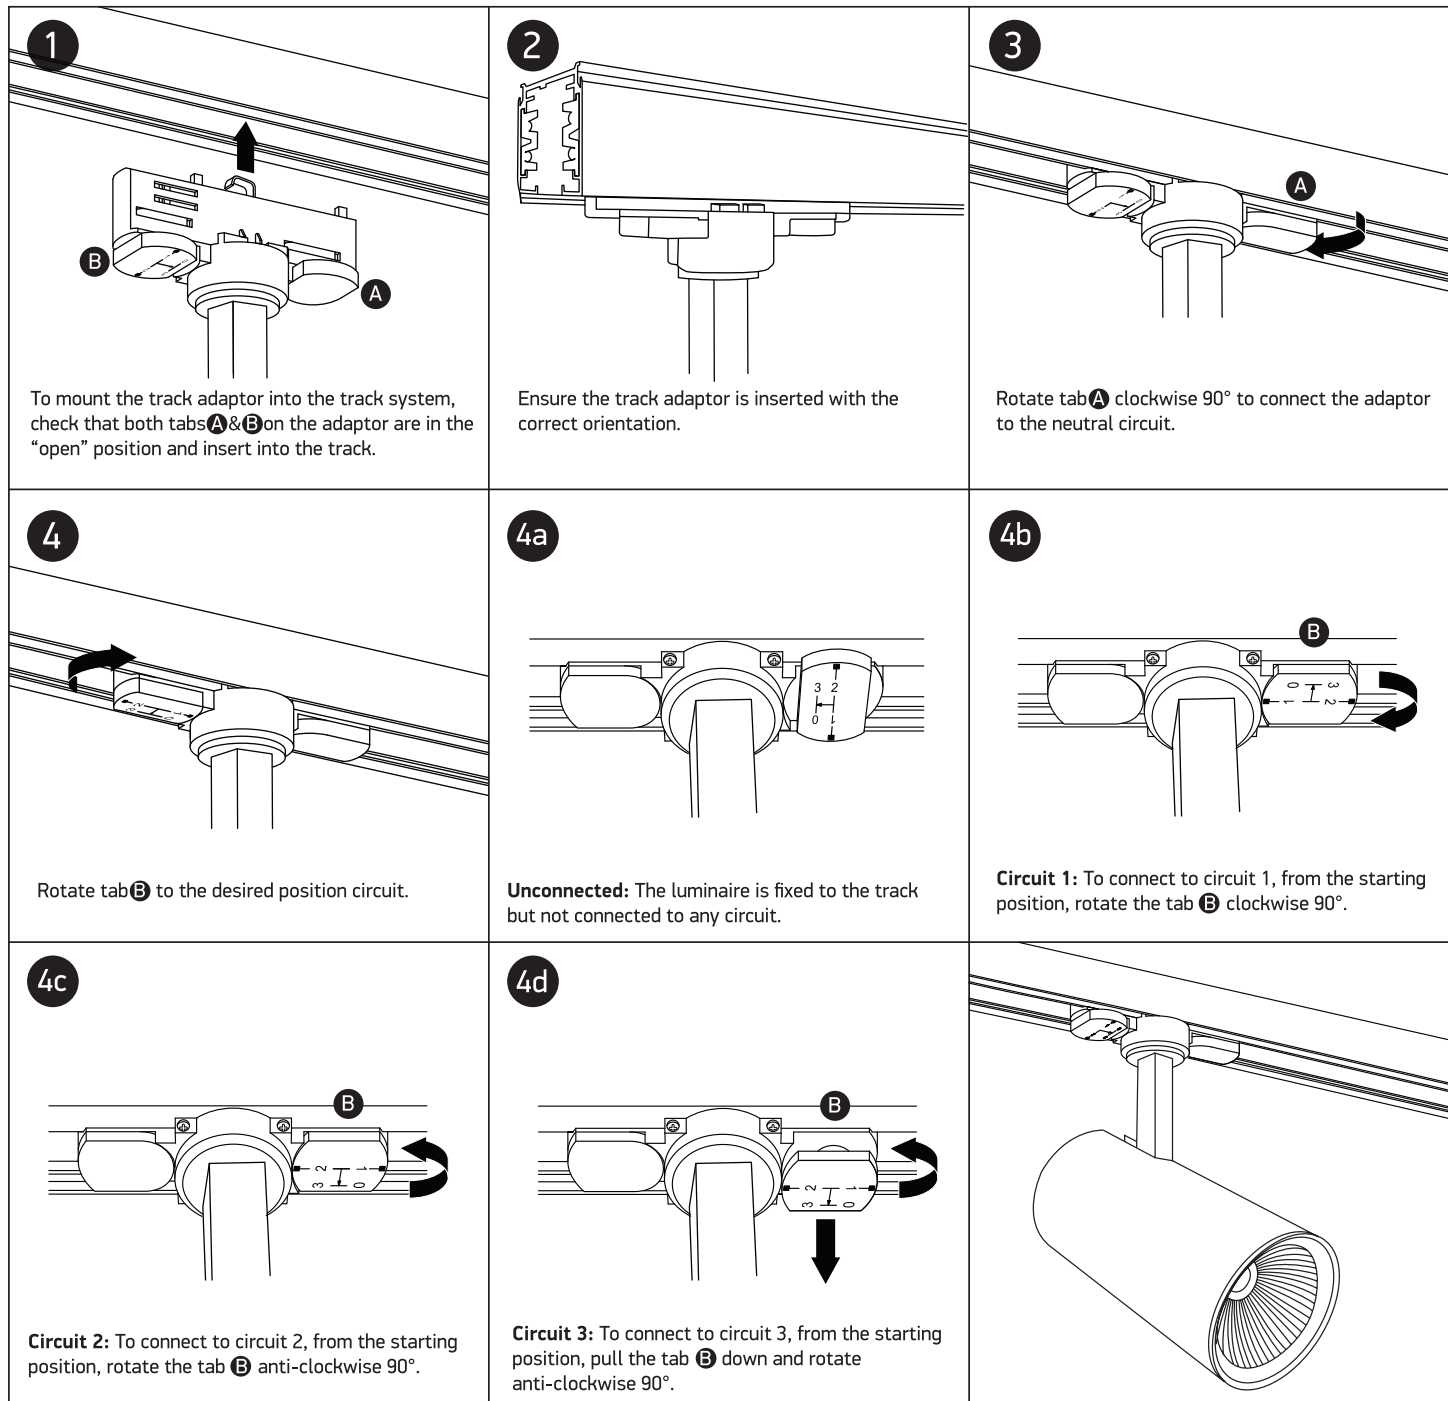

INSTALLATION MANUAL

65632BT

ecotrackspot

80 CRI

30W | 230V | 50/60Hz | IP20 | Die cast | Adjustable

Complete with driver.

one
LIGHT

Warnings: