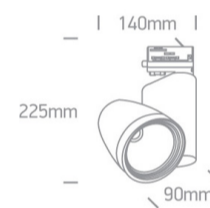

09 Track Lights&gt;The COB Side Box Range

65630T/W/W

25W track spot with COB LED, ideal for shops and showrooms.

Supplied with electronic high frequency control driver as standard.

Complies with standard EN60598-1 and any other specific standards.

## Dimensions

## Physical Specification

Item Group

09 Track Lights

Family

The COB Side Box Range

Order Code	65630T/W/W
Colour	White
Material	Die Cast
Shape	Circular
Height	225mm
Diameter	90mm
Track mounted	Yes
Indoor	Yes
Adjustable	2 Directions

## Packing Info

Box Length	28cm
Box Width	12cm
Box Height	18,5cm
Box Weight	1,1kg
Pcs/Carton	12
Barcode	5291889045441
HS Code	9405409900