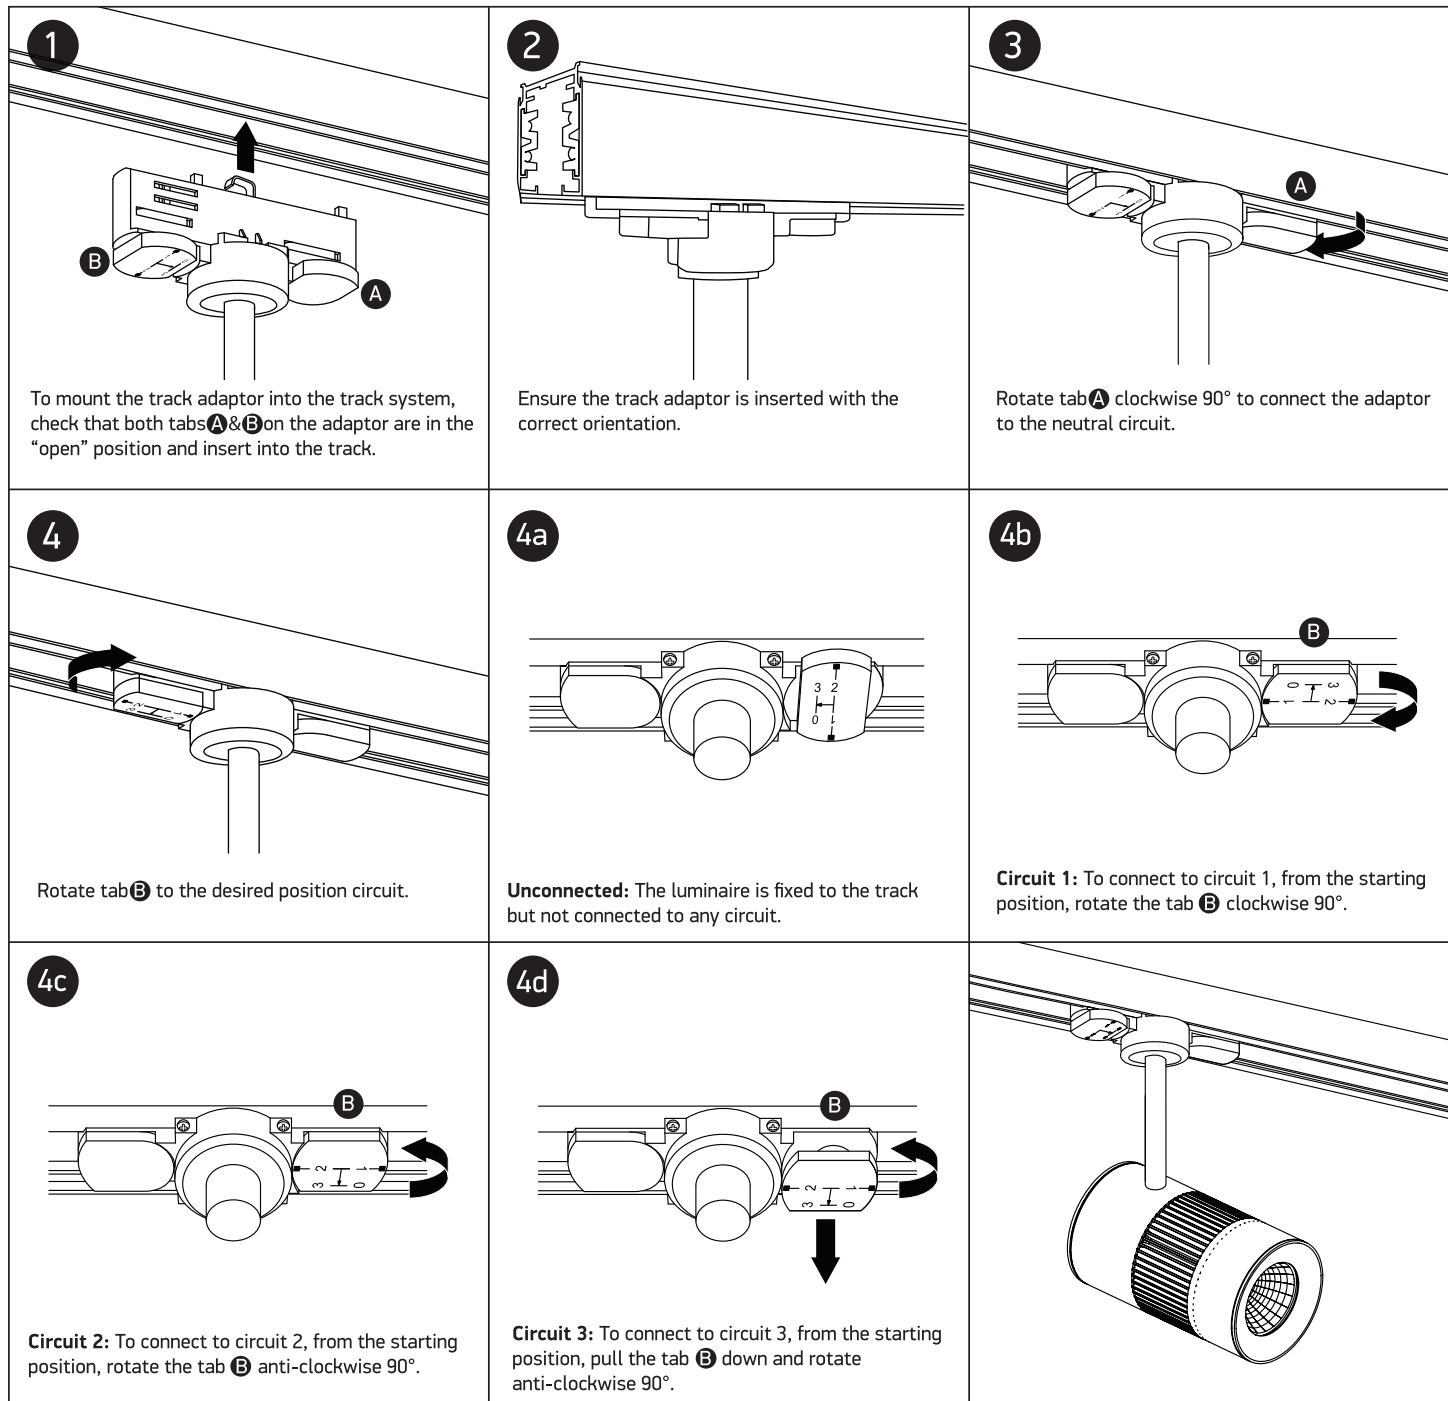

INSTALLATION MANUAL

65628T

ecotrackspot

 Ra>80
ADJUSTABLE

15W | 230V | 50/60Hz | IP20 | Aluminium | Adjustable

Complete with driver.

one
LIGHT

Warnings: