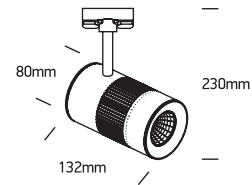

INSTALLATION MANUAL

65628T

ecotrackspot

 Ra>80
ADJUSTABLE

15W | 230V | 50/60Hz | IP20 | Aluminium | Adjustable

Complete with driver.

one
LIGHT

Warnings: