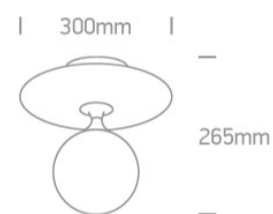

18 Decorative>The Nordic Decorative Range

62116/BBS

9W G9 Decorative ceiling light.

Complies with standard EN60598-1 and any other specific standards.

Downloads

Dimensions

Related items

7106ALG/C

Colour

Brushed Brass

Material

Steel

Shape

Circular

Height

265mm

Diameter	300mm
Surface Ceiling	Yes
Indoor	Yes
Adjustable	No

Electrical Characteristics

Gear	No
------	----

Fitting + Driver

Input Voltage	100-240V
50 Hz	Yes
60 Hz	Yes
Safety Class	
Power(Watts)	9W
IP Rating	IP20
Light Source	Replaceable lamp
Lamp Holder	G9
Number of Lamps	1
Dimmable	N/A
F Mark	