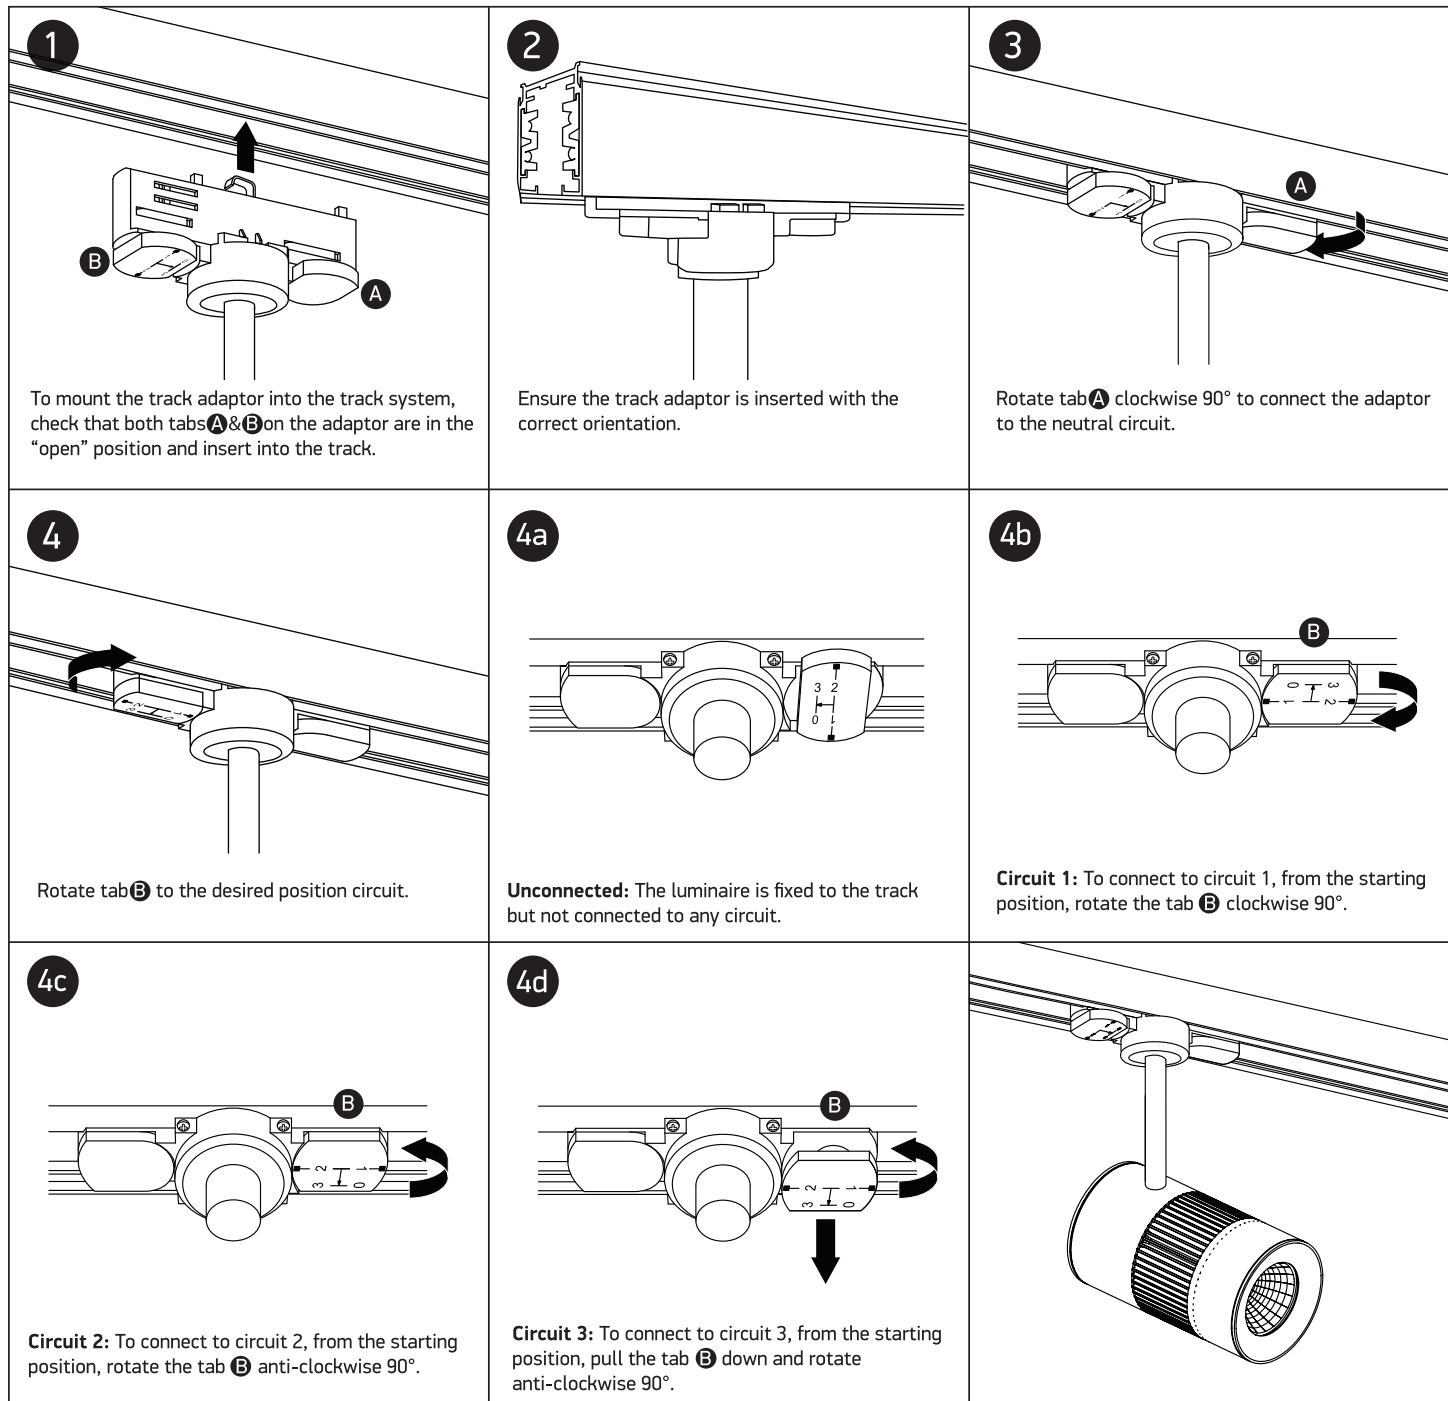

INSTALLATION MANUAL

65628T

ecotrackspot

Ra>80
ADJUSTABLE

15W | 230V | 50/60Hz | IP20 | Aluminium | Adjustable

Complete with driver.

one
LIGHT

Warnings: