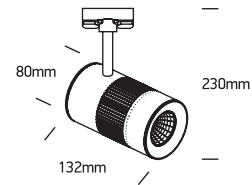

INSTALLATION MANUAL

65628T

ecotrackspot

Ra>80
ADJUSTABLE

15W | 230V | 50/60Hz | IP20 | Aluminium | Adjustable

Complete with driver.

one
LIGHT

Warnings: