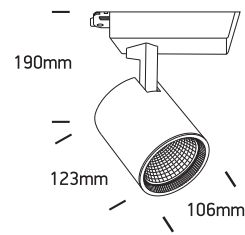

## 65624T

**ecotrackspot**

**Ra>80**  
ADJUSTABLE

35W | 230V | 50/60Hz | IP20 | Die cast | Adjustable

Complete with driver.