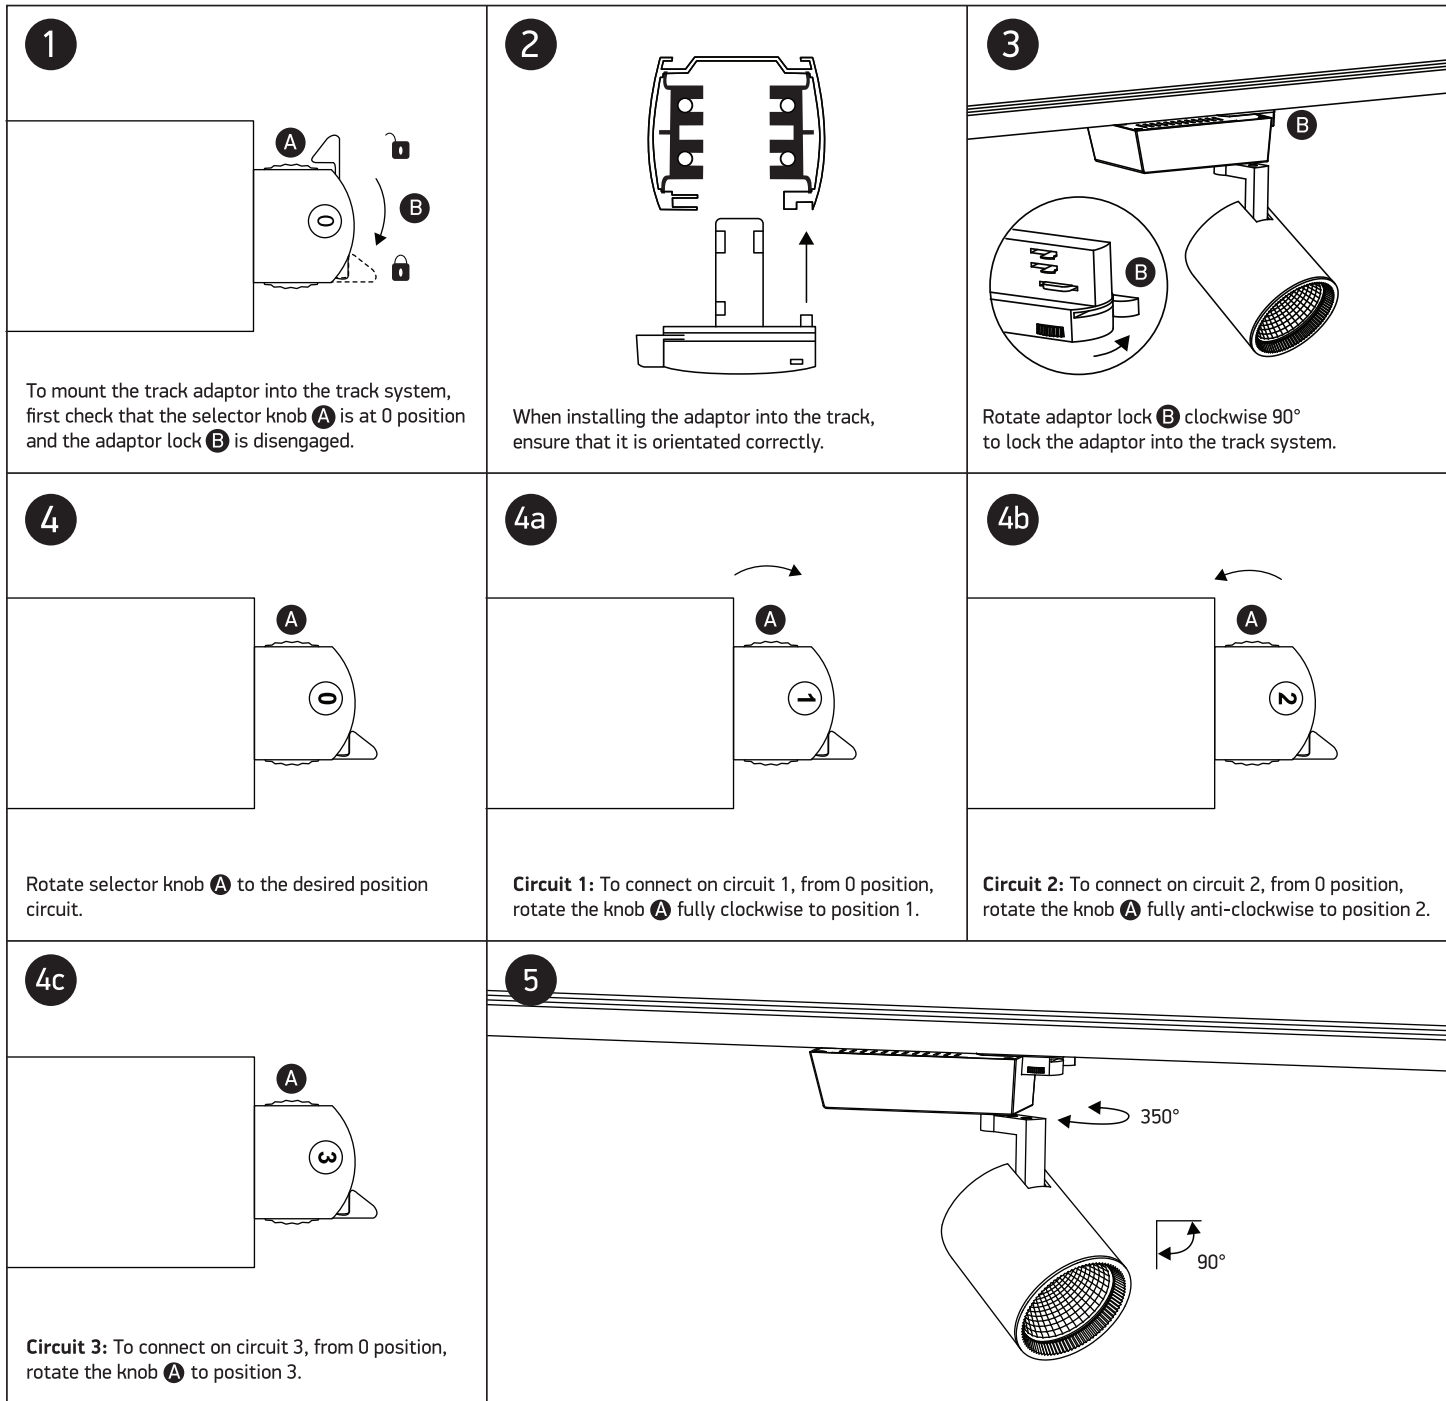

## 65624T

**ecotrackspot**

**Ra>80**  
ADJUSTABLE

35W | 230V | 50/60Hz | IP20 | Die cast | Adjustable

Complete with driver.