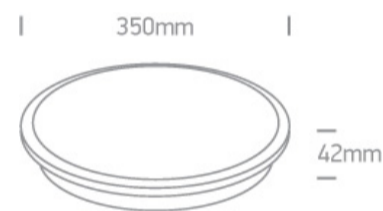

14 Plafo>Decorative Plafo

62112/BS/W

12W LED Decorative Plafo, IP20, suitable for residential and commercial application.

Supplied with non-dimmable LED driver.

Complies with standard EN60598-1 and any other specific standards.

Downloads

Dimensions

Physical Specification

Item Group	14 Plafo
Family	Decorative Plafo
Order Code	62112/BS/W
Colour	Brass
Material	Aluminium
Shape	Circular
Height	42mm
Diameter	350mm
Surface Ceiling	Yes
Indoor	Yes
Adjustable	No

Illumination Data

Colour Temperature	3000K
Lumen Output	960lm
Light Efficiency	80lm/W
CRI	80
Illumination Diagram	

Packing Info

Box Weight	2.580kg
Pcs/Carton	1
Barcode	5291889068082
HS Code	9405413990

Certification & Warranty