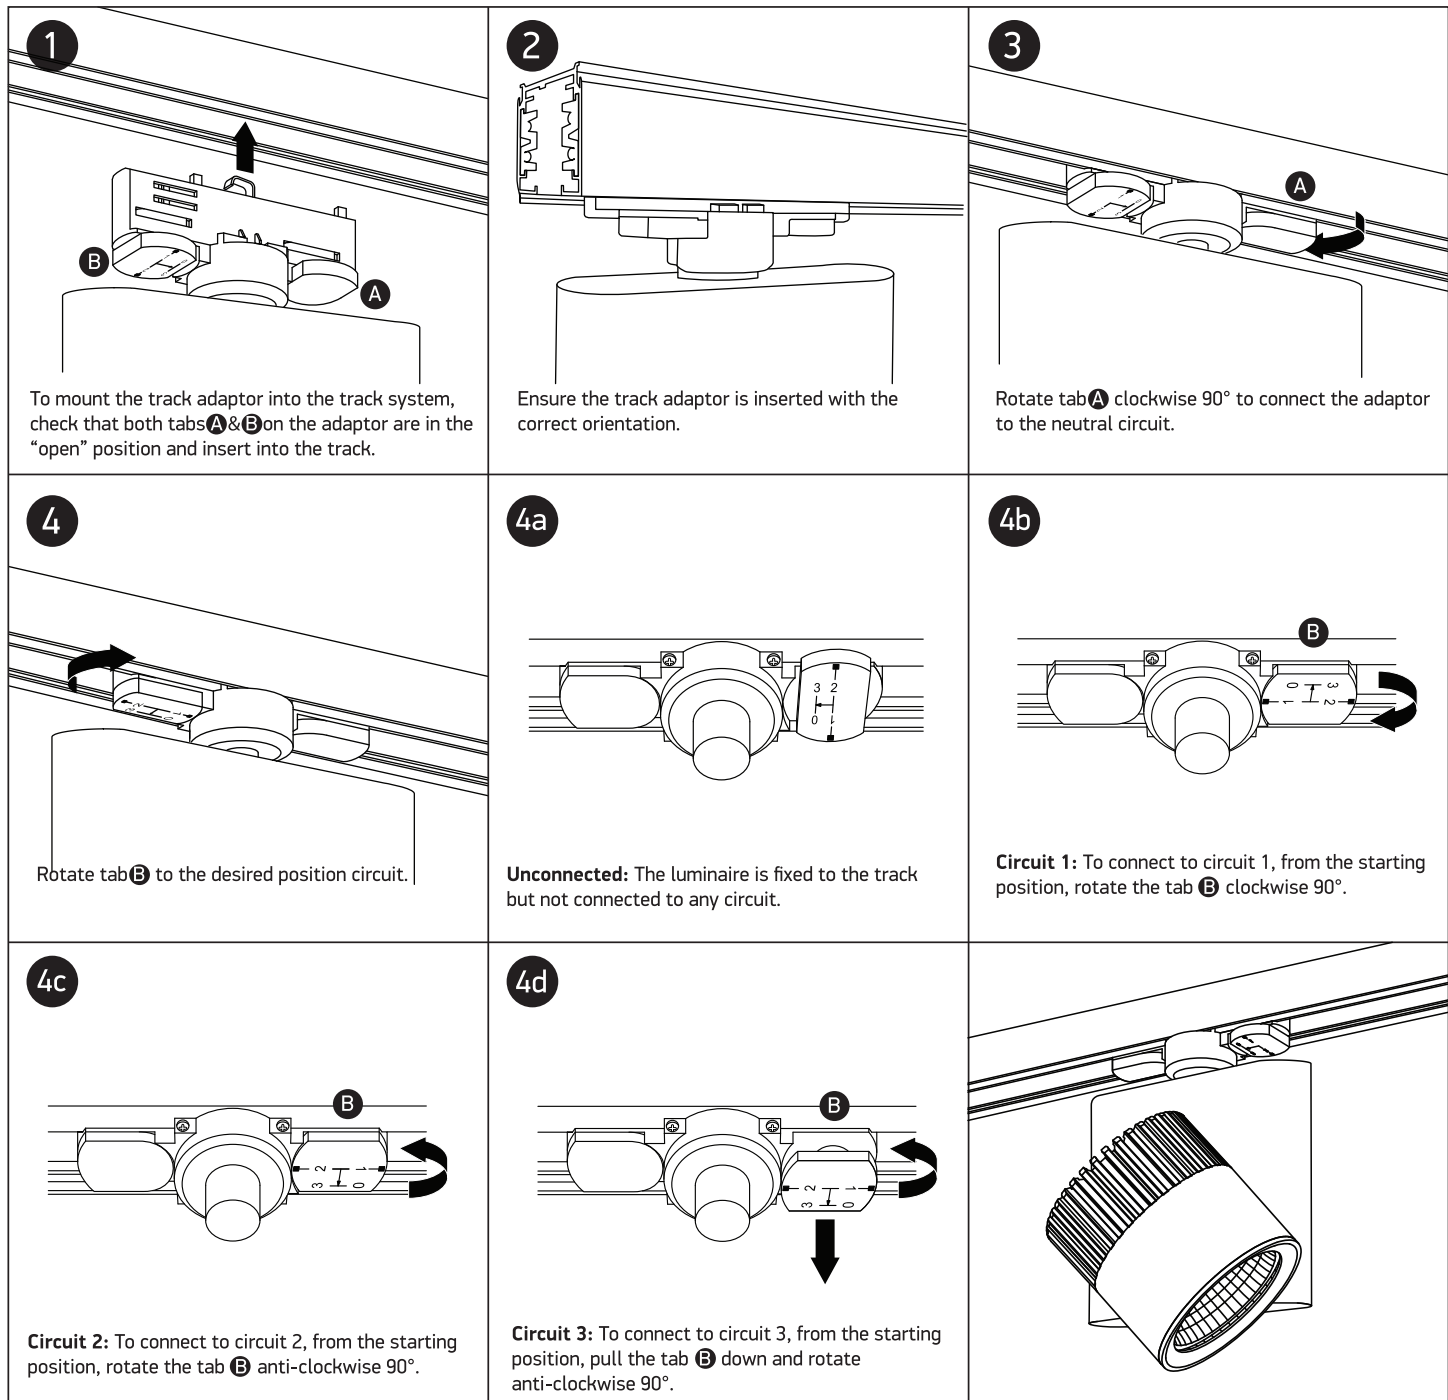

## 65620AT

**ecotrackspot**

 ADJUSTABLE  
 DARK LIGHT

**one**  
 LIGHT

20W | 230V | 50/60Hz | IP20 | Aluminium | Adjustable

**80**  
 CRI

Complete with driver.