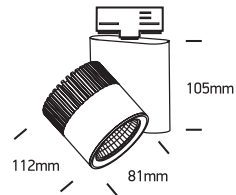

## 65620AT

**ecotrackspot**

 ADJUSTABLE  
 DARK LIGHT

**one**  
 LIGHT

20W | 230V | 50/60Hz | IP20 | Aluminium | Adjustable

**80**  
 CRI

Complete with driver.