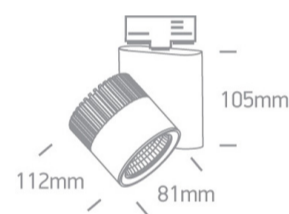

09 Track Lights>The COB Dark Light Range

65620AT/W/W

20W COB LED track spot with, ideal for shops and showrooms.

Supplied with electronic high frequency control driver as standard.

Complies with standard EN60598-1 and any other specific standards.

Downloads

Dimensions

Gallery

Related items

40002A/W

40003A/W

Physical Specification

Item Group

09 Track Lights

Family

The COB Dark Light Range

Order Code	65620AT/W/W
Colour	White
Material	Aluminium
Shape	Circular
Height	112mm
Diameter	81mm
Track mounted	Yes
Indoor	Yes
Adjustable	2 Directions

Electrical Characteristics

Illumination Data

Colour Temperature	3000K
Lumen Output	1500lm
Light Efficiency	75lm/W
CRI	80
Beam Angle	38°
Illumination Diagram	
Dark Light	Yes

Packing Info

Box Length	13cm
Box Width	10cm
Box Height	17,5cm
Box Weight	0,82Kg
Pcs/Carton	10
Barcode	5291889048169
HS Code	9405409900