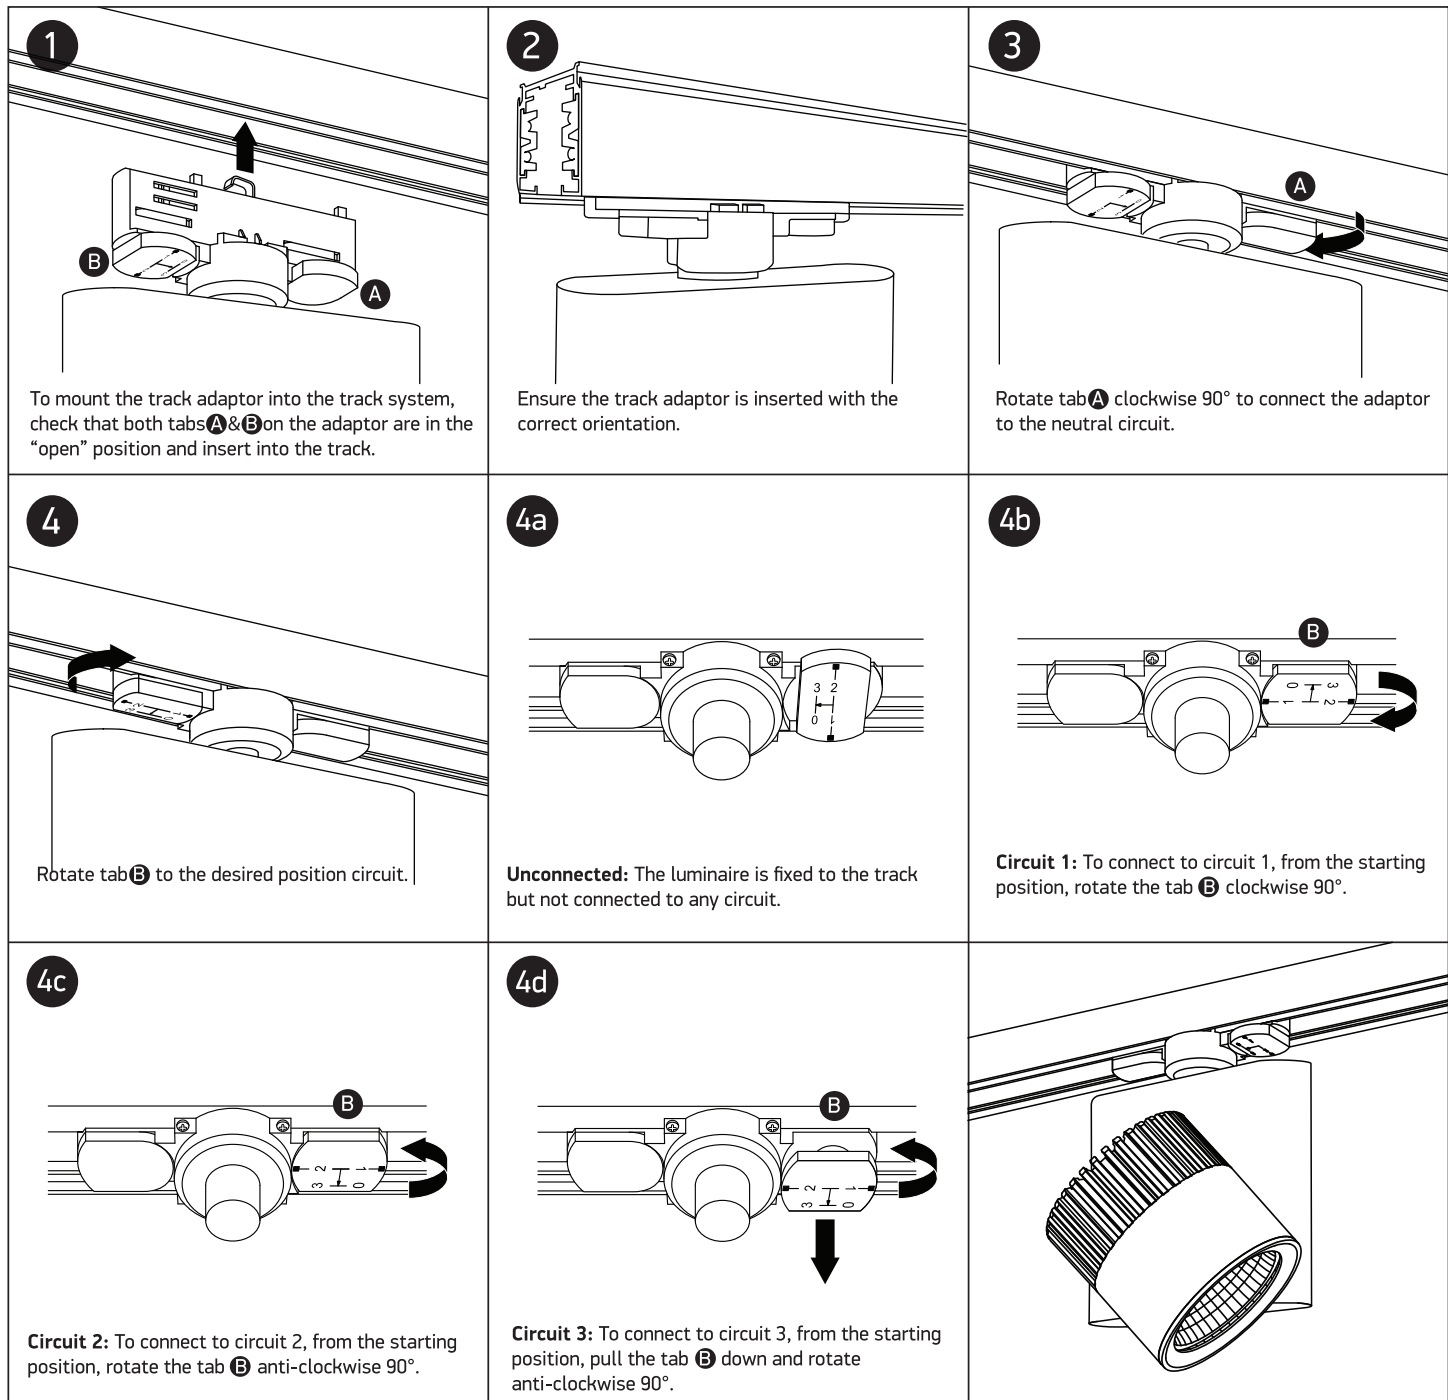

INSTALLATION MANUAL

65620AT

ecotrackspot

 DARK LIGHT
ADJUSTABLE

one
LIGHT

20W | 230V | 50/60Hz | IP20 | Aluminium | Adjustable

80
CRI

Complete with driver.