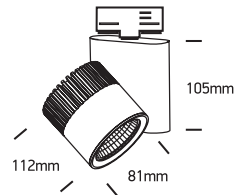

INSTALLATION MANUAL

65620AT

ecotrackspot

 DARK LIGHT
ADJUSTABLE

one
LIGHT

20W | 230V | 50/60Hz | IP20 | Aluminium | Adjustable

80
CRI

Complete with driver.