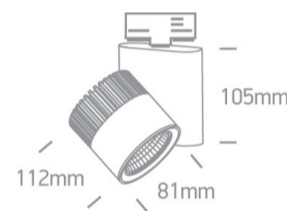

09 Track Lights&gt;The COB Dark Light Range

**65620AT/B/W**

20W COB LED track spot with, ideal for shops and showrooms.

Supplied with electronic high frequency control driver as standard.

Complies with standard EN60598-1 and any other specific standards.

## Dimensions

## Physical Specification

Item Group

09 Track Lights

Family

The COB Dark Light Range

Order Code	65620AT/B/W
Colour	Black
Material	Aluminium
Shape	Circular
Height	112mm
Diameter	81mm
Track mounted	Yes
Indoor	Yes
Adjustable	2 Directions

## Illumination Data

Colour Temperature	3000K
Lumen Output	1500lm
Light Efficiency	75lm/W
CRI	80
Beam Angle	38°
Illumination Diagram	
Dark Light	Yes