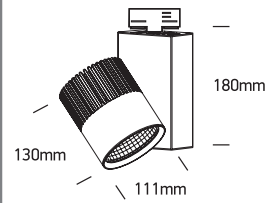

INSTALLATION MANUAL

65614T

ecotrackspot

**80
CRI**

45W | 230V | 50/60Hz | IP20 | Aluminium | Adjustable

Complete with driver.

one
LIGHT

Warnings: