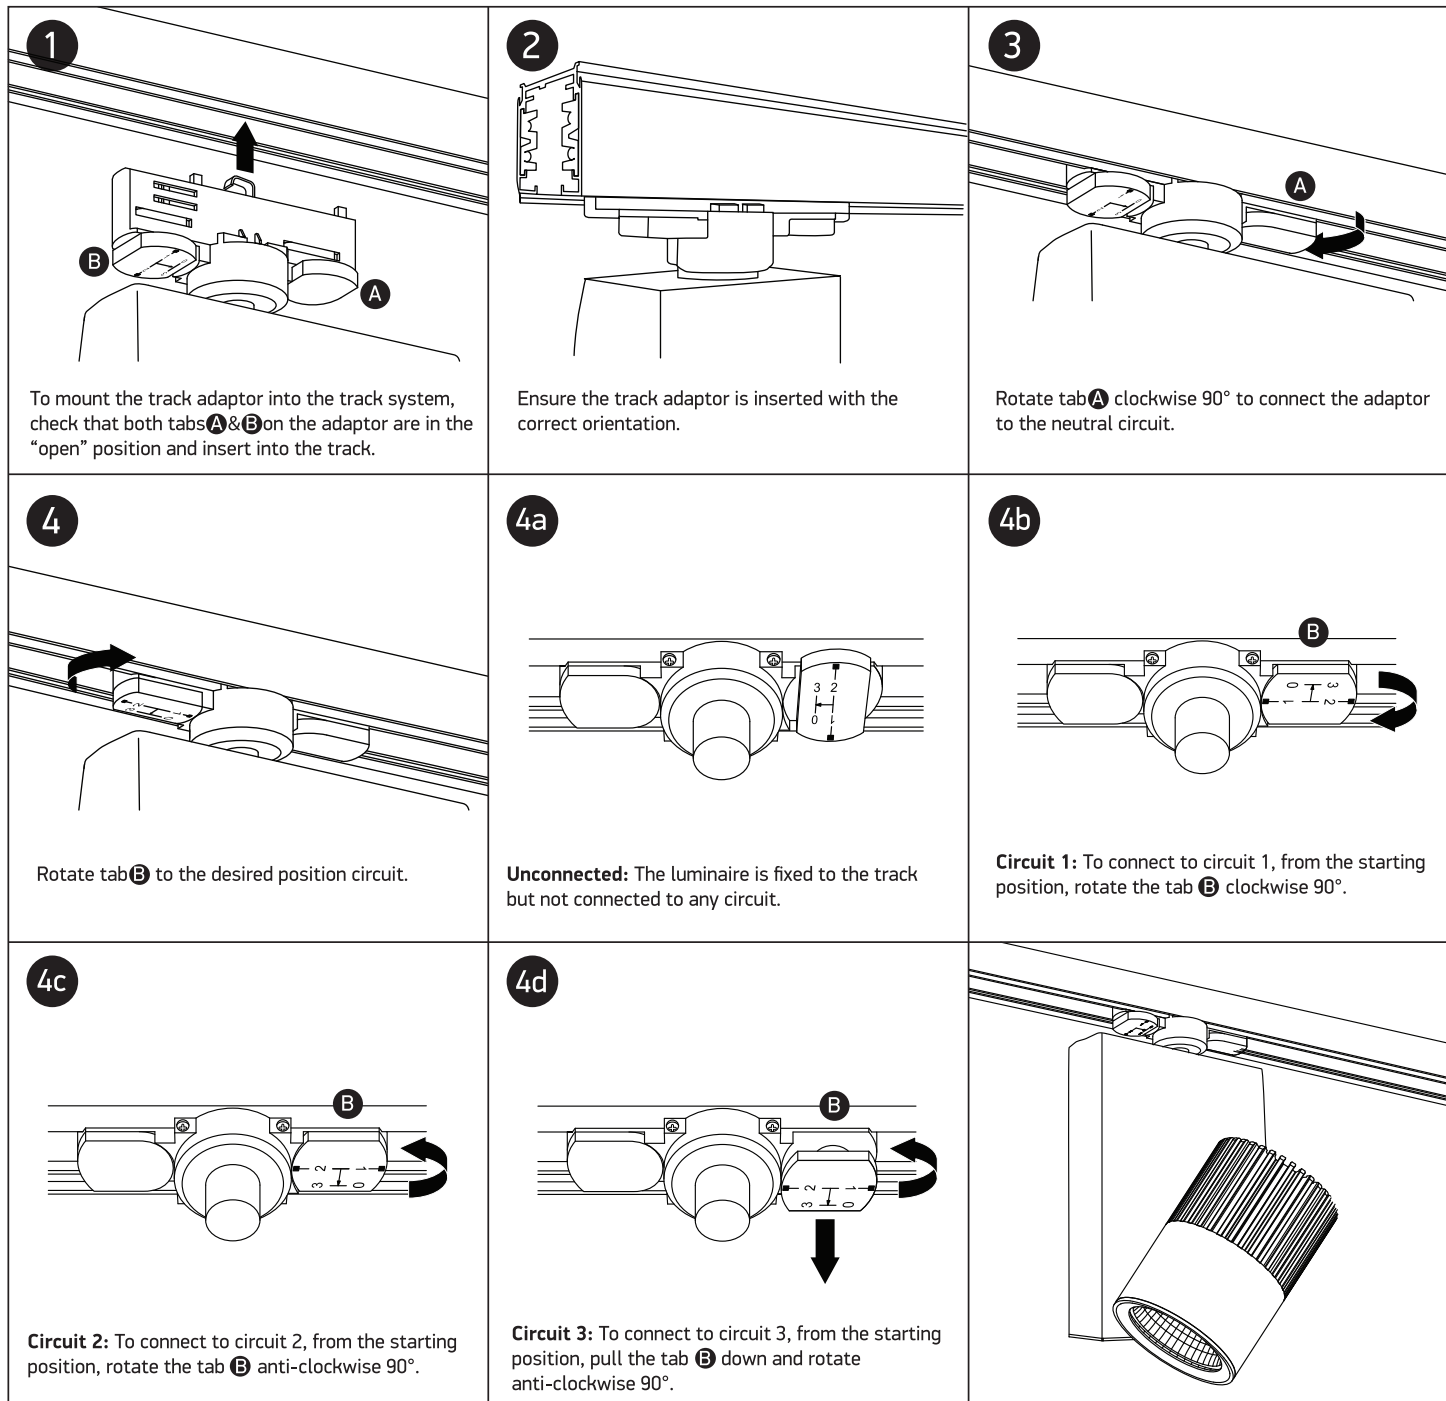

INSTALLATION MANUAL

65614T

ecotrackspot

**80
CRI**

45W | 230V | 50/60Hz | IP20 | Aluminium | Adjustable

Complete with driver.

one
LIGHT

Warnings: