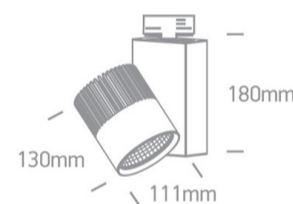

Dimensions