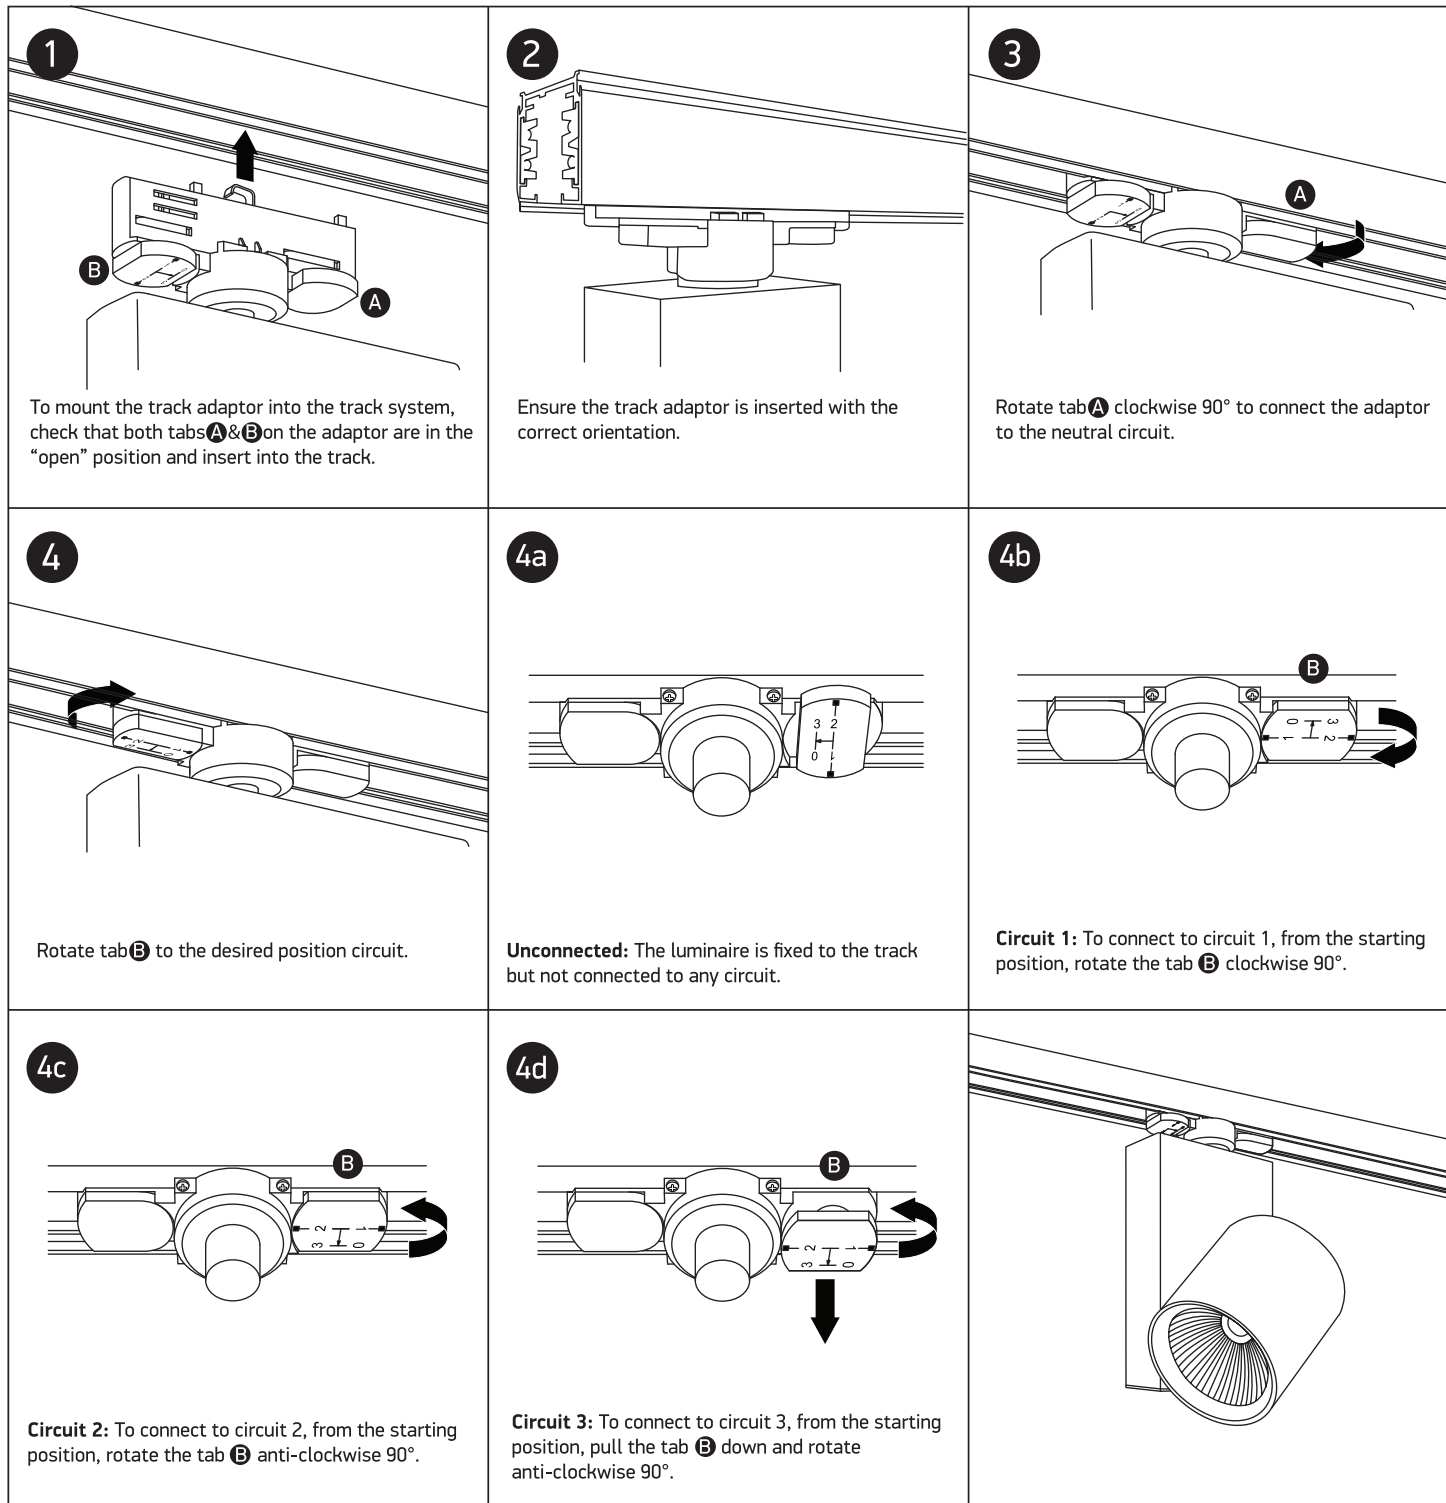

INSTALLATION MANUAL

65614NT

ecotrackspot

42W | 230V | 50/60Hz | IP20 | Aluminium | Adjustable
Complete with 1000mA driver.

90
CRI

one
LIGHT

Warnings:

1. Make sure that the product is installed properly before connecting to electricity.
2. Do not cover the fitting.
3. Maintenance and installation should only be carried out by a professional electrician.