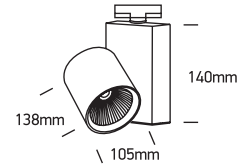

INSTALLATION MANUAL

65614NT

ecotrackspot

42W | 230V | 50/60Hz | IP20 | Aluminium | Adjustable
Complete with 1000mA driver.

90
CRI

one
LIGHT

Warnings:

1. Make sure that the product is installed properly before connecting to electricity.
2. Do not cover the fitting.
3. Maintenance and installation should only be carried out by a professional electrician.