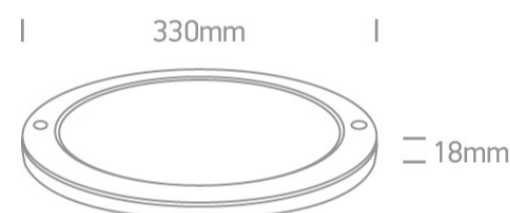

14 Plafo>The Ultra Slim LED Panel Plafo

62030F/W/C

30W LED slim plafo light, IP40, suitable for residential and commercial application.

Supplied with non-dimmable LED driver.

Complies with standard EN60598-1 and any other specific standards.

Downloads

Dimensions

Gallery

Physical Specification

Item Group

14 Plafo

Family

The Ultra Slim LED Panel Plafo

Shape

Circular

Height	18mm
Diameter	330mm
Surface Ceiling	Yes
Indoor	Yes
Adjustable	No
IK Rating	4

Electrical Characteristics

Gear	Built In
Fitting + Driver	
Input Voltage	220-240V
50 Hz	Yes
60 Hz	Yes
Safety Class	
Power(Watts)	30W
IP Rating	IP40
Light Source	LED built in
Dimmable	No
F Mark	

Illumination Data

Colour Temperature	4000K
Lumen Output	2400lm
Light Efficiency	80lm/W
CRI	80
Illumination Diagram	

Packing Info

Box Weight	1.000kg
Pcs/Carton	10
Barcode	5291889051763
HS Code	9405413990

Certification & Warranty