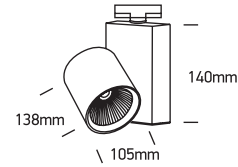

INSTALLATION MANUAL

65614NT

ecotrackspot

42W | 230V | 50/60Hz | IP20 | Aluminium | Adjustable
Complete with 1000mA driver.

90 CRI

Warnings:

1. Make sure that the product is installed properly before connecting to electricity.
2. Do not cover the fitting.
3. Maintenance and installation should only be carried out by a professional electrician.