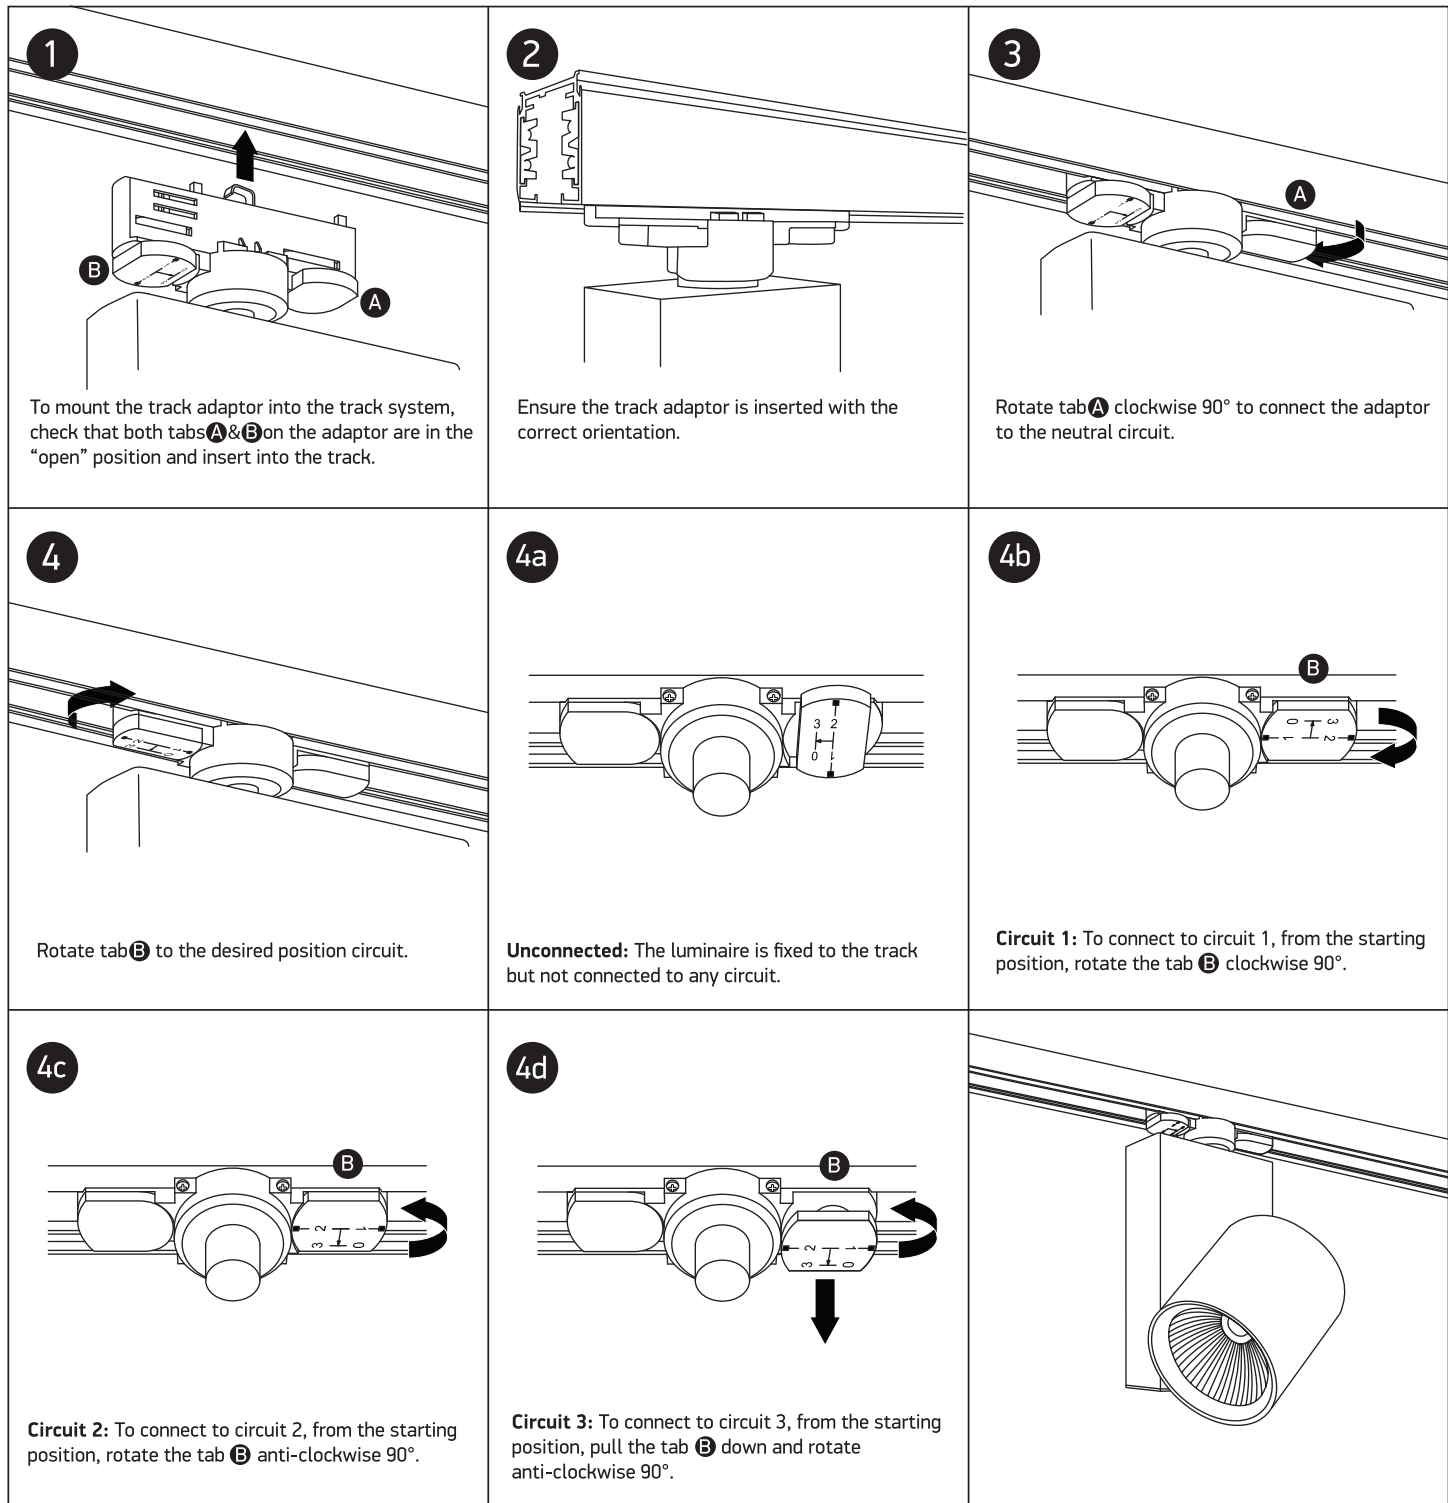

INSTALLATION MANUAL

65614NT

ecotrackspot

42W | 230V | 50/60Hz | IP20 | Aluminium | Adjustable
Complete with 1000mA driver.

90 CRI

Warnings:

1. Make sure that the product is installed properly before connecting to electricity.
2. Do not cover the fitting.
3. Maintenance and installation should only be carried out by a professional electrician.