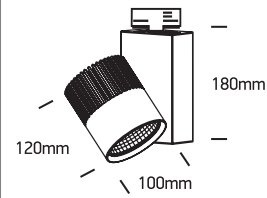

INSTALLATION MANUAL

65612T

ecotrackspot

**80
CRI**

30W | 230V | 50/60Hz | IP20 | Aluminium | Adjustable

Complete with driver.

one
LIGHT

Warnings: