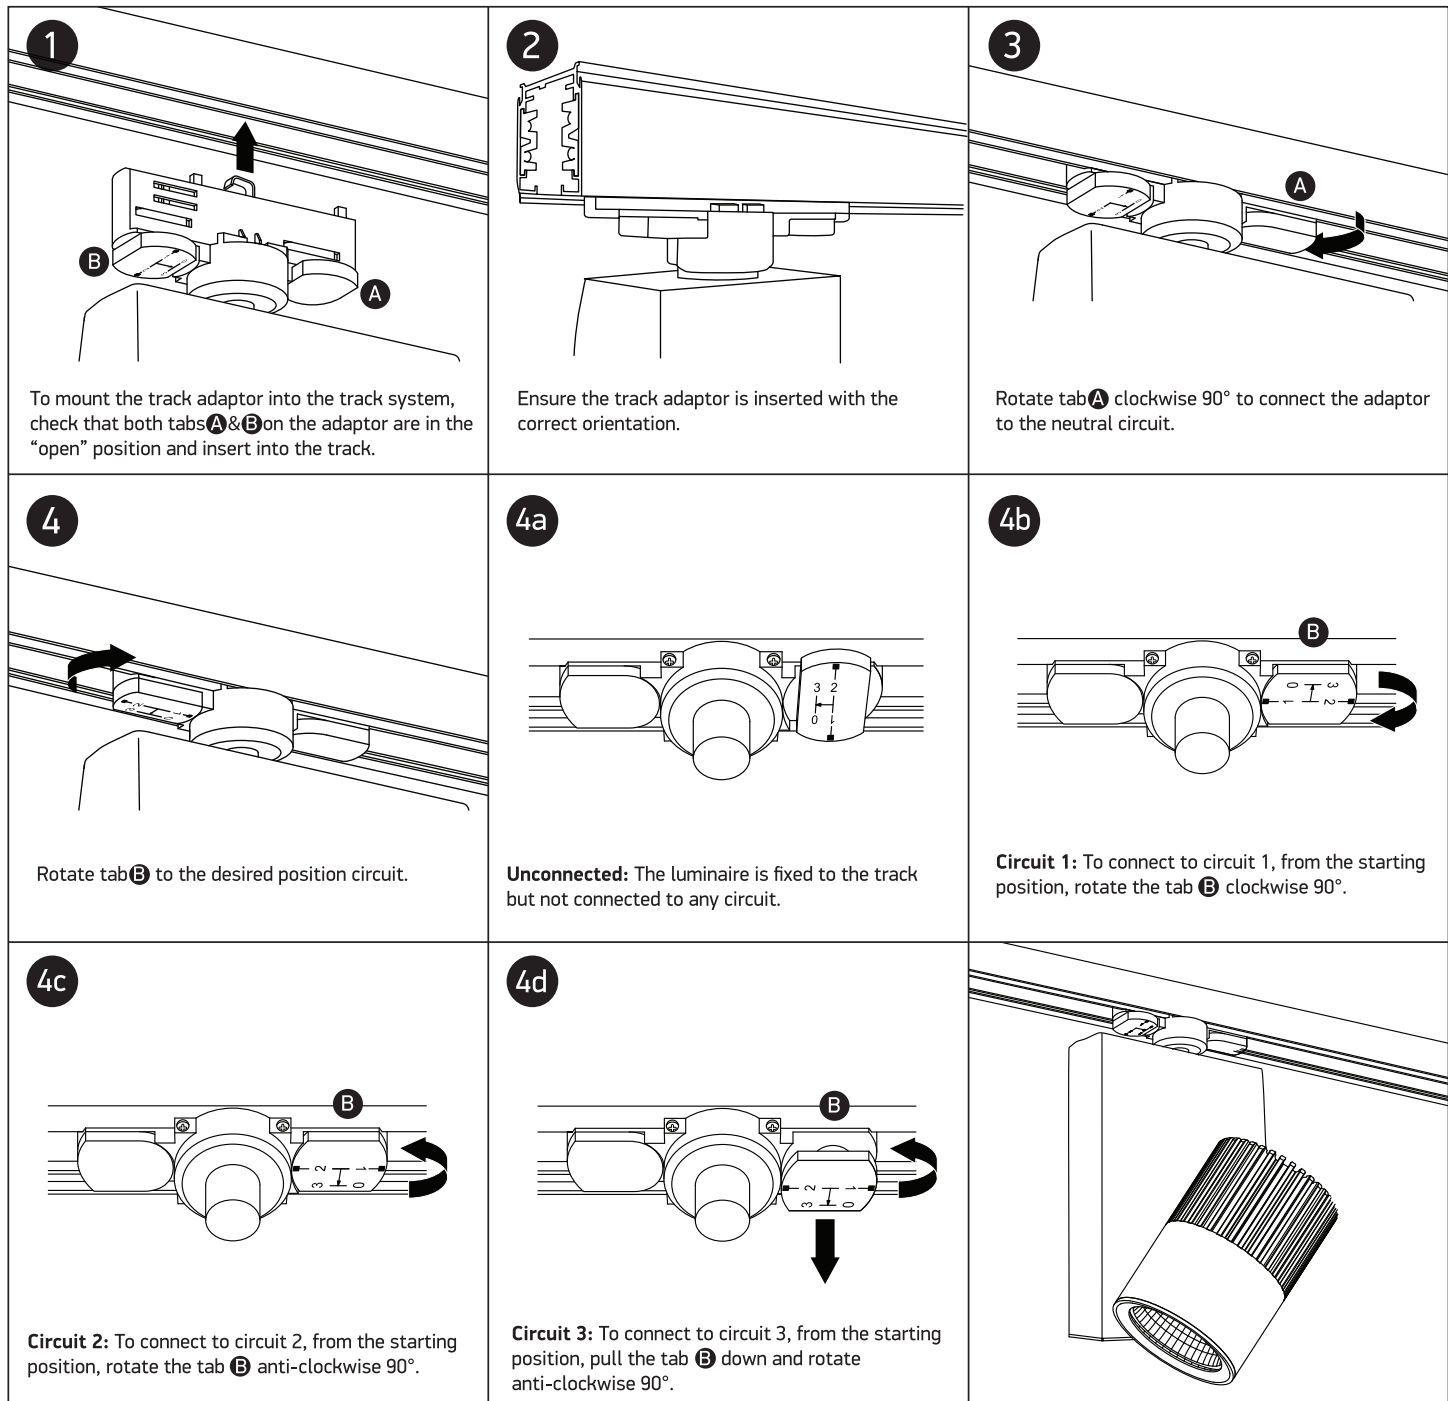

INSTALLATION MANUAL

65612T

ecotrackspot

**80
CRI**

30W | 230V | 50/60Hz | IP20 | Aluminium | Adjustable

Complete with driver.

one
LIGHT

Warnings: