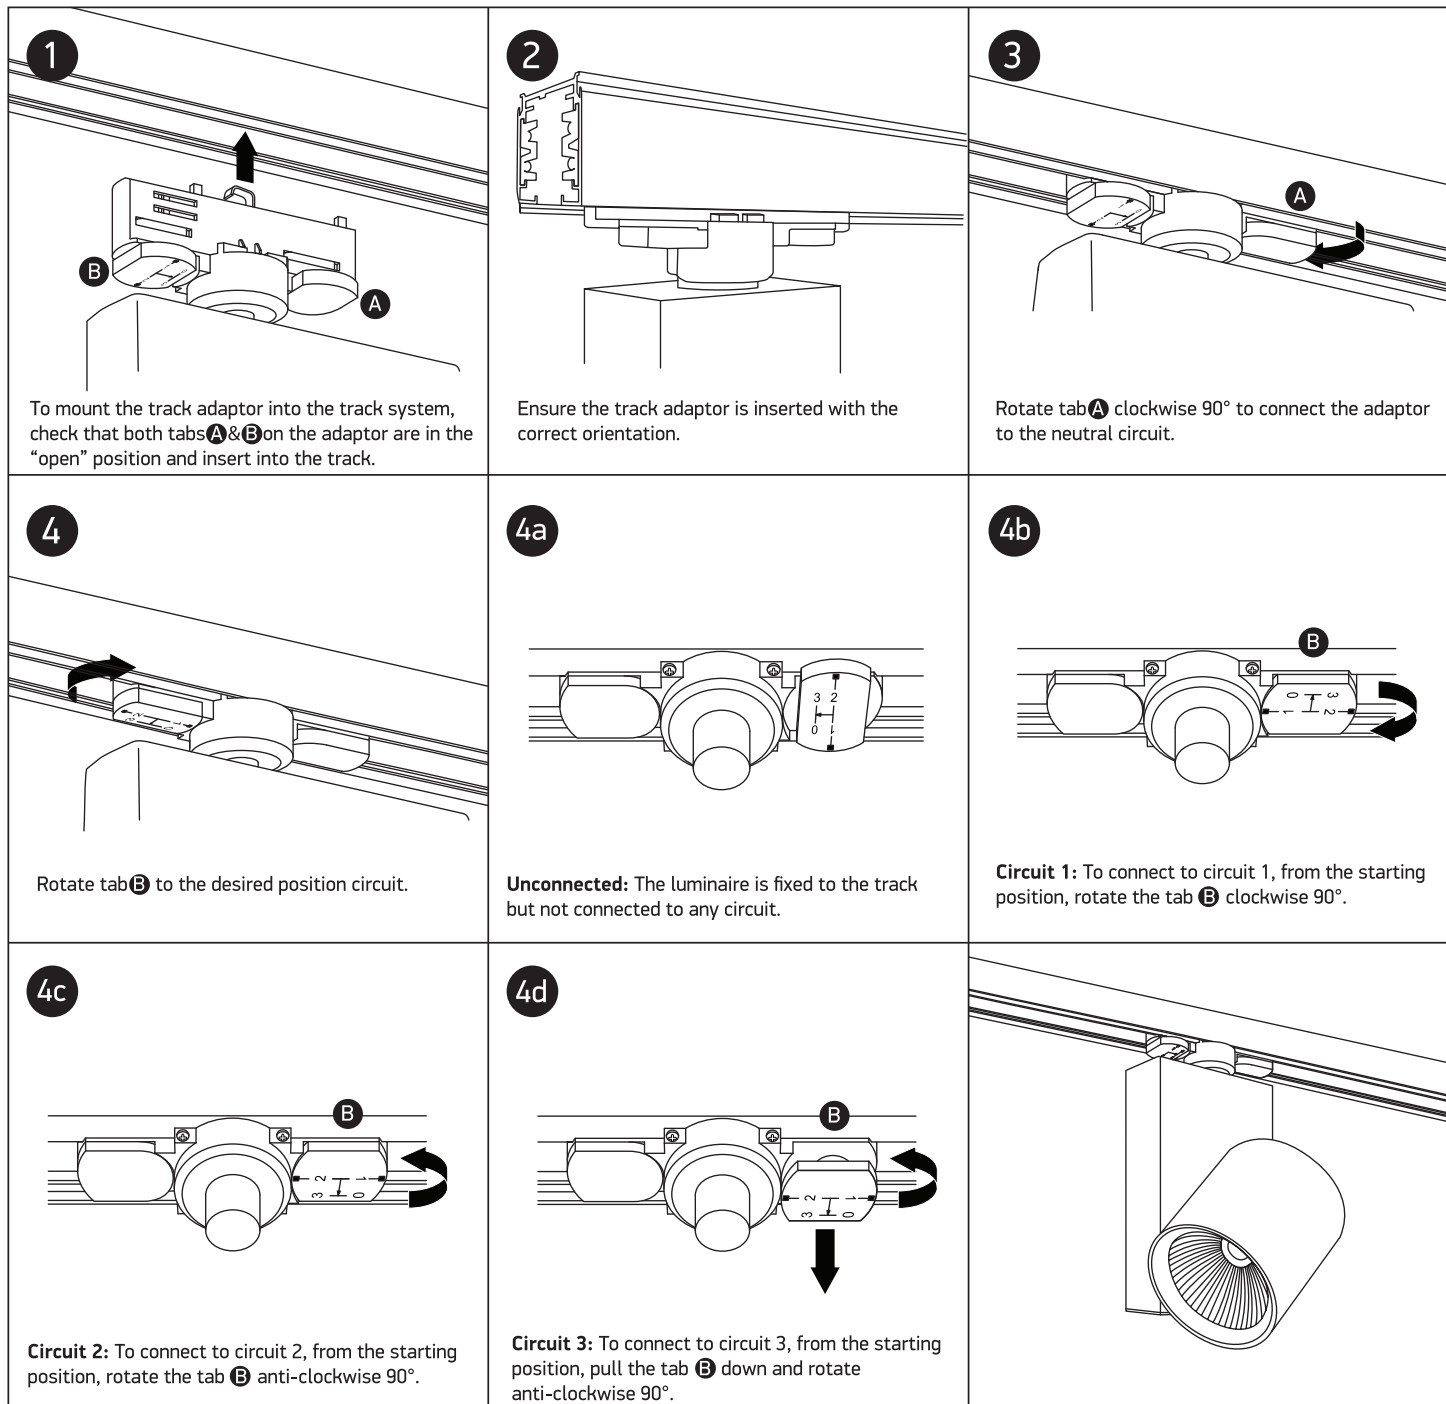

INSTALLATION MANUAL

65612NT

ecotrackspot

30W | 230V | 50/60Hz | IP20 | Aluminium | Adjustable
Complete with 750mA driver.

90 CRI

one
LIGHT

Warnings:

1. Make sure that the product is installed properly before connecting to electricity.
2. Do not cover the fitting.
3. Maintenance and installation should only be carried out by a professional electrician.