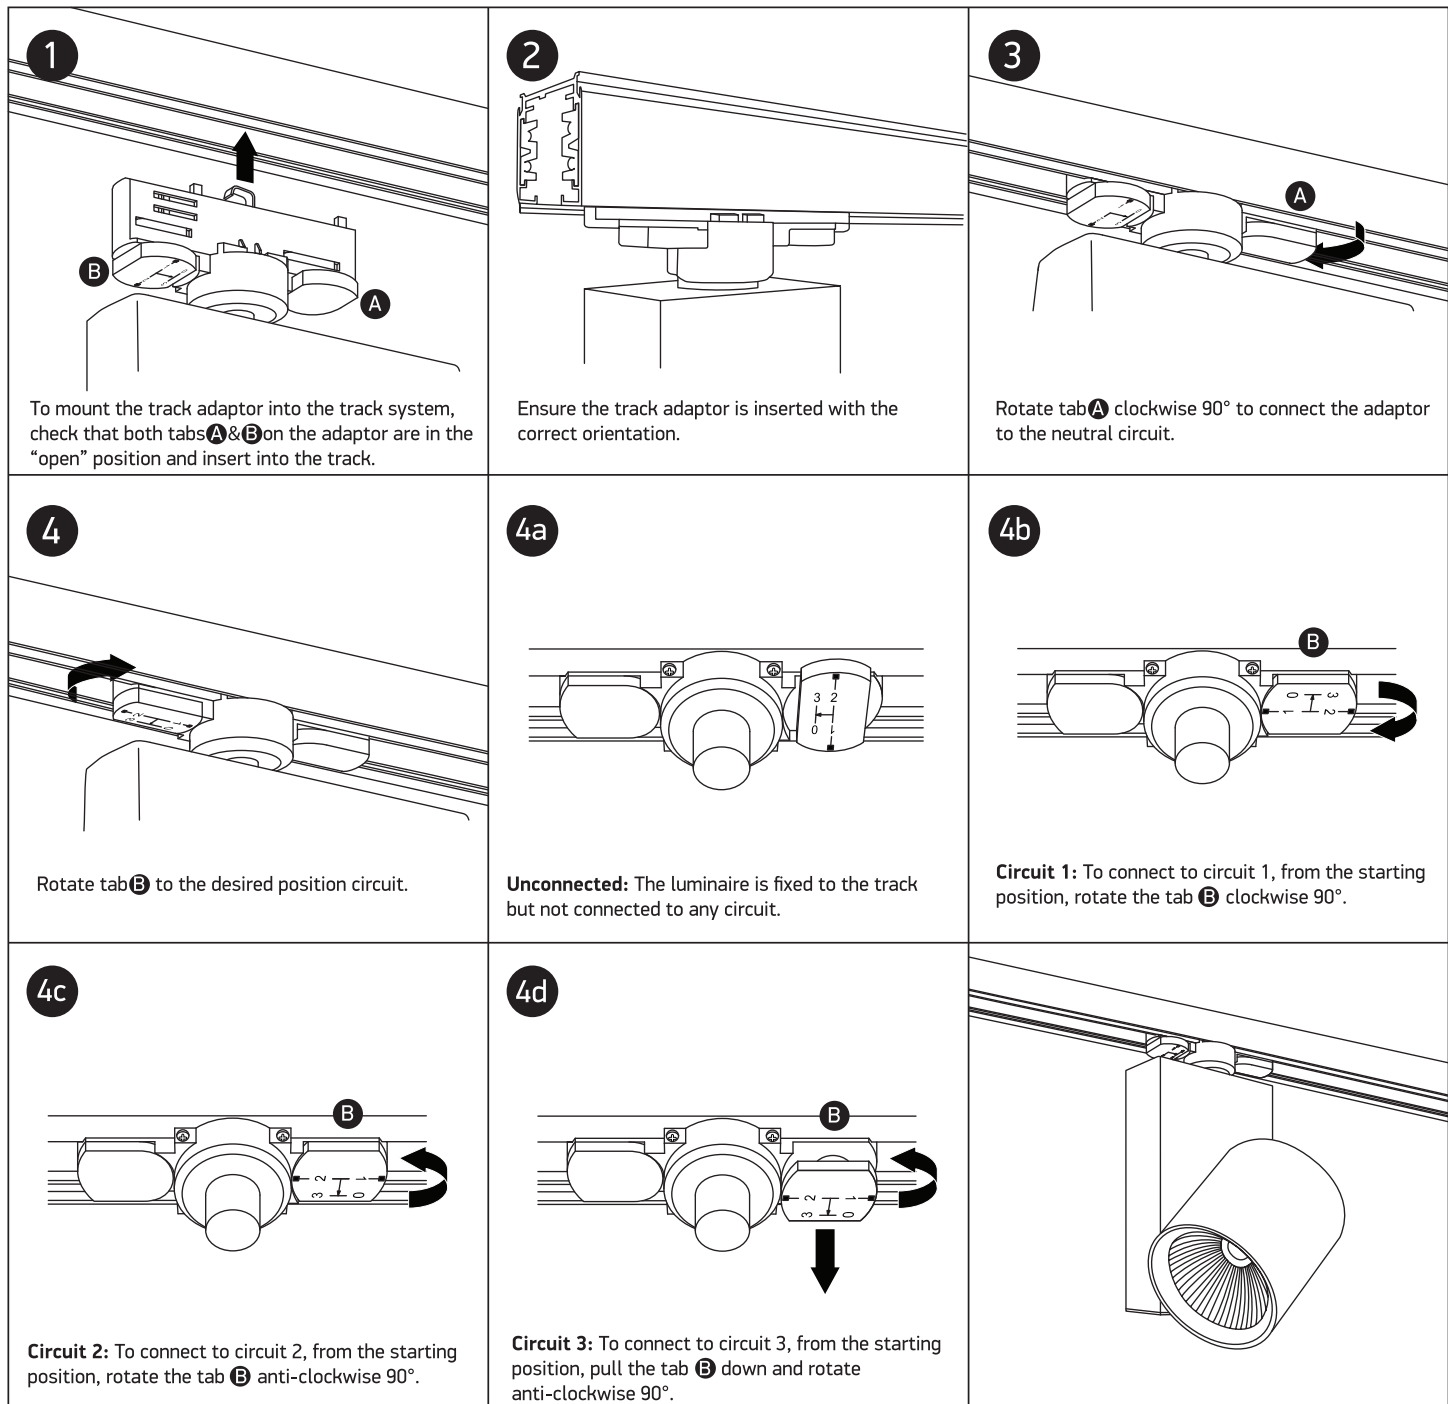

INSTALLATION MANUAL

65612NT

ecotrackspot

30W | 230V | 50/60Hz | IP20 | Aluminium | Adjustable
Complete with 750mA driver.

90 CRI

one
LIGHT

Warnings:

1. Make sure that the product is installed properly before connecting to electricity.
2. Do not cover the fitting.
3. Maintenance and installation should only be carried out by a professional electrician.