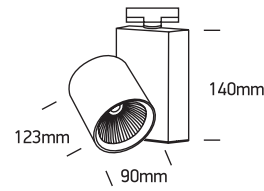

INSTALLATION MANUAL

65612NT

ecotrackspot

30W | 230V | 50/60Hz | IP20 | Aluminium | Adjustable
Complete with 750mA driver.

90 CRI

one
LIGHT

Warnings:

1. Make sure that the product is installed properly before connecting to electricity.
2. Do not cover the fitting.
3. Maintenance and installation should only be carried out by a professional electrician.