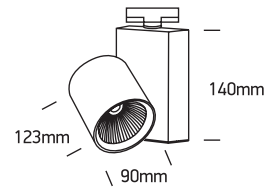

INSTALLATION MANUAL

65612NT

ecotrackspot

30W | 230V | 50/60Hz | IP20 | Aluminium | Adjustable
Complete with 750mA driver.

90
CRI

one
LIGHT

Warnings:

1. Make sure that the product is installed properly before connecting to electricity.
2. Do not cover the fitting.
3. Maintenance and installation should only be carried out by a professional electrician.