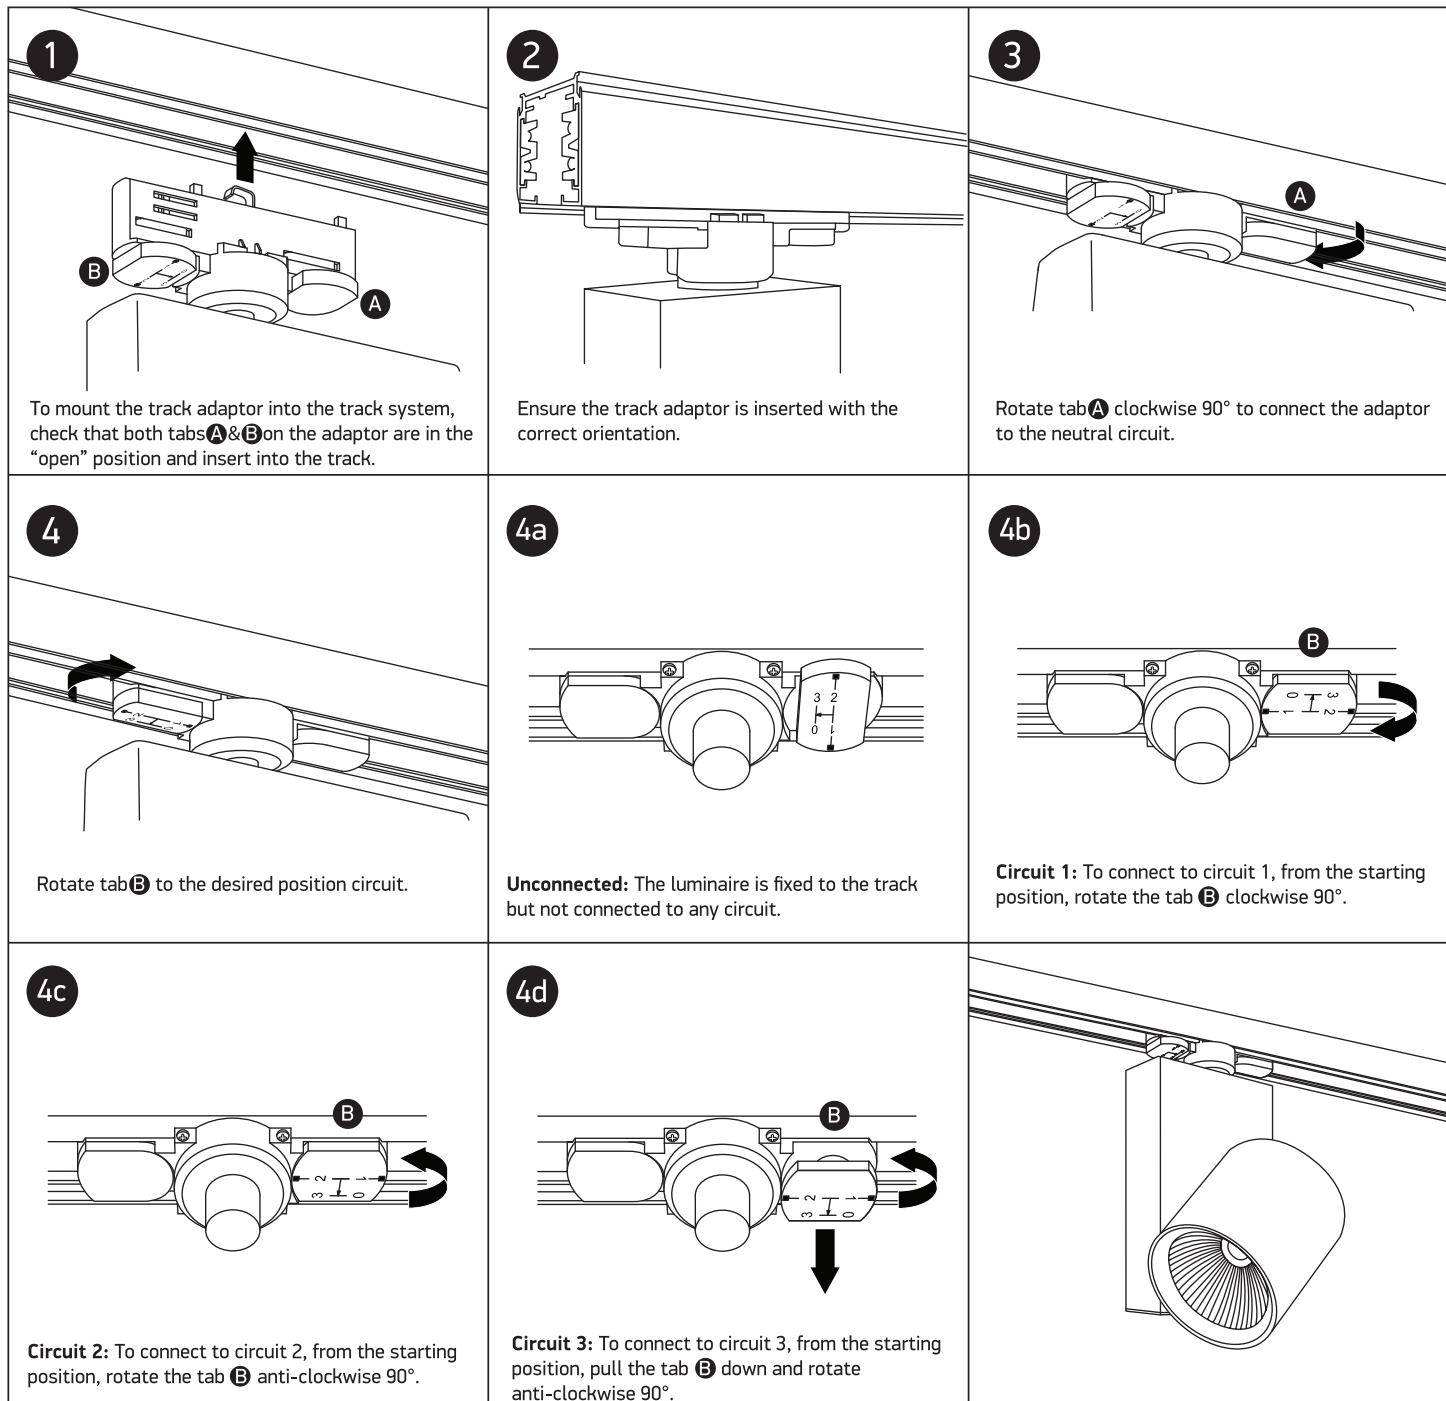

INSTALLATION MANUAL

65612NT

ecotrackspot

30W | 230V | 50/60Hz | IP20 | Aluminium | Adjustable
Complete with 750mA driver.

90
CRI

one
LIGHT

Warnings:

1. Make sure that the product is installed properly before connecting to electricity.
2. Do not cover the fitting.
3. Maintenance and installation should only be carried out by a professional electrician.