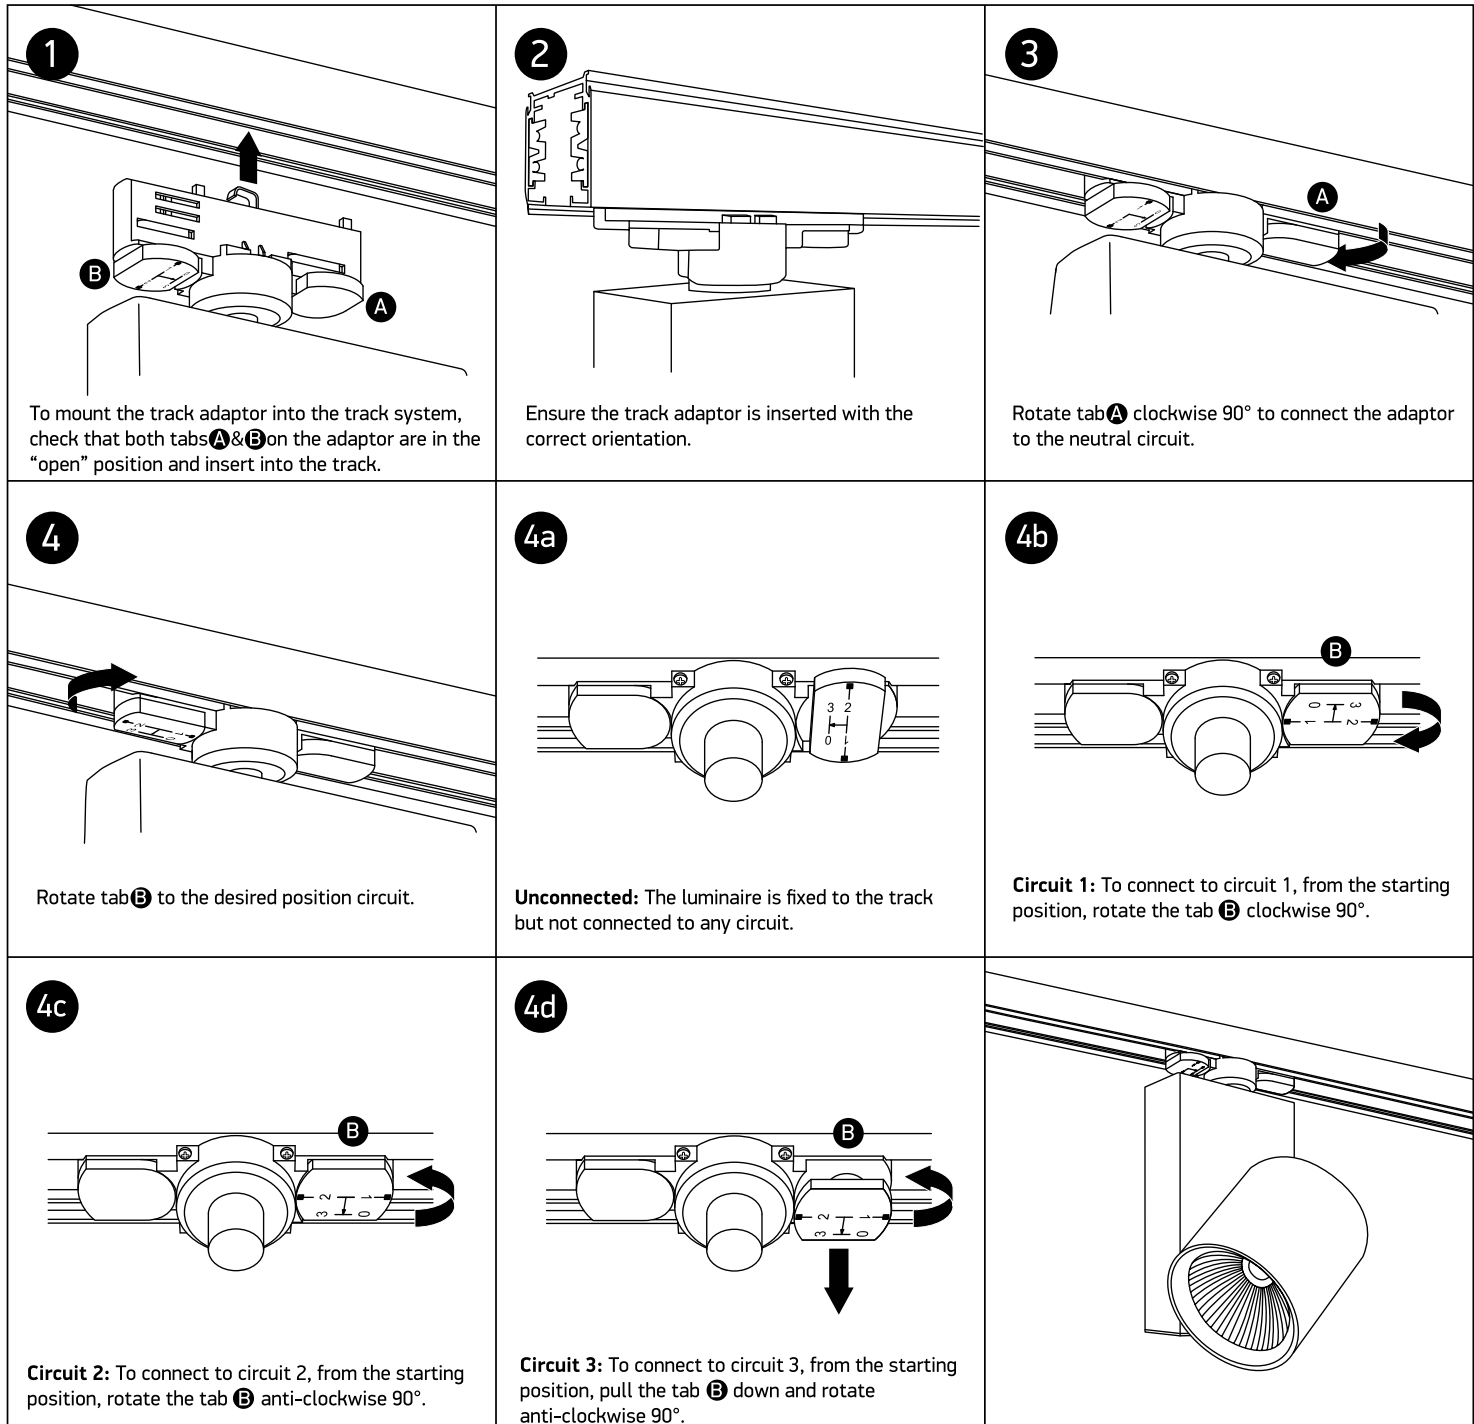

INSTALLATION MANUAL

65611NT

ecotrackspot

15W | 230V | 50/60Hz | IP20 | Aluminium | Adjustable
Complete with 400mA driver.

90 CRI

Warnings:

1. Make sure that the product is installed properly before connecting to electricity.
2. Do not cover the fitting.
3. Maintenance and installation should only be carried out by a professional electrician.