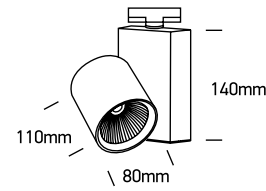

INSTALLATION MANUAL

65611NT

ecotrackspot

15W | 230V | 50/60Hz | IP20 | Aluminium | Adjustable
Complete with 400mA driver.

90 CRI

Warnings:

1. Make sure that the product is installed properly before connecting to electricity.
2. Do not cover the fitting.
3. Maintenance and installation should only be carried out by a professional electrician.