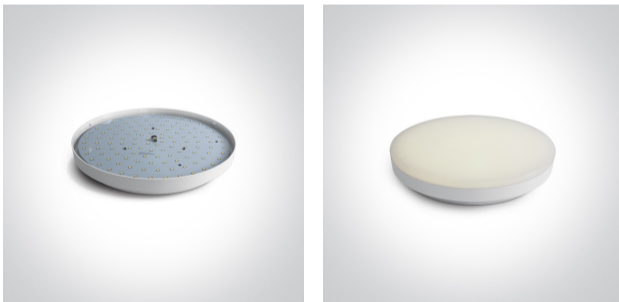

14 Plafo>The LED Slim Plafo Range Round

62022A/W/W

20W LED slim plafo light, IP20, suitable for residential and commercial application.

Supplied with non-dimmable LED driver.

Complies with standard EN60598-1 and any other specific standards.

Downloads

Dimensions

Gallery

Physical Specification

Item Group

14 Plafo

Family

The LED Slim Plafo Range Round

Order Code

62022A/W/W

Colour

White

Material

PC

Shape

Circular

Height

55mm

Diameter	285mm
Surface Ceiling	Yes
Indoor	Yes
Adjustable	No

Electrical Characteristics

Gear	Built In
Fitting + Driver	
Input Voltage	220-240V
50 Hz	Yes
60 Hz	Yes
Safety Class	
Power(Watts)	20W
IP Rating	IP20
Light Source	LED built in
Dimmable	No
F Mark	