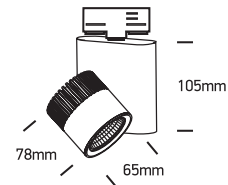

INSTALLATION MANUAL

65610AT

ecotrackspot

 DARK LIGHT
ADJUSTABLE

10W | 230V | 50/60Hz | IP20 | Aluminium | Adjustable

**80
CRI**

Complete with driver.

one
LIGHT