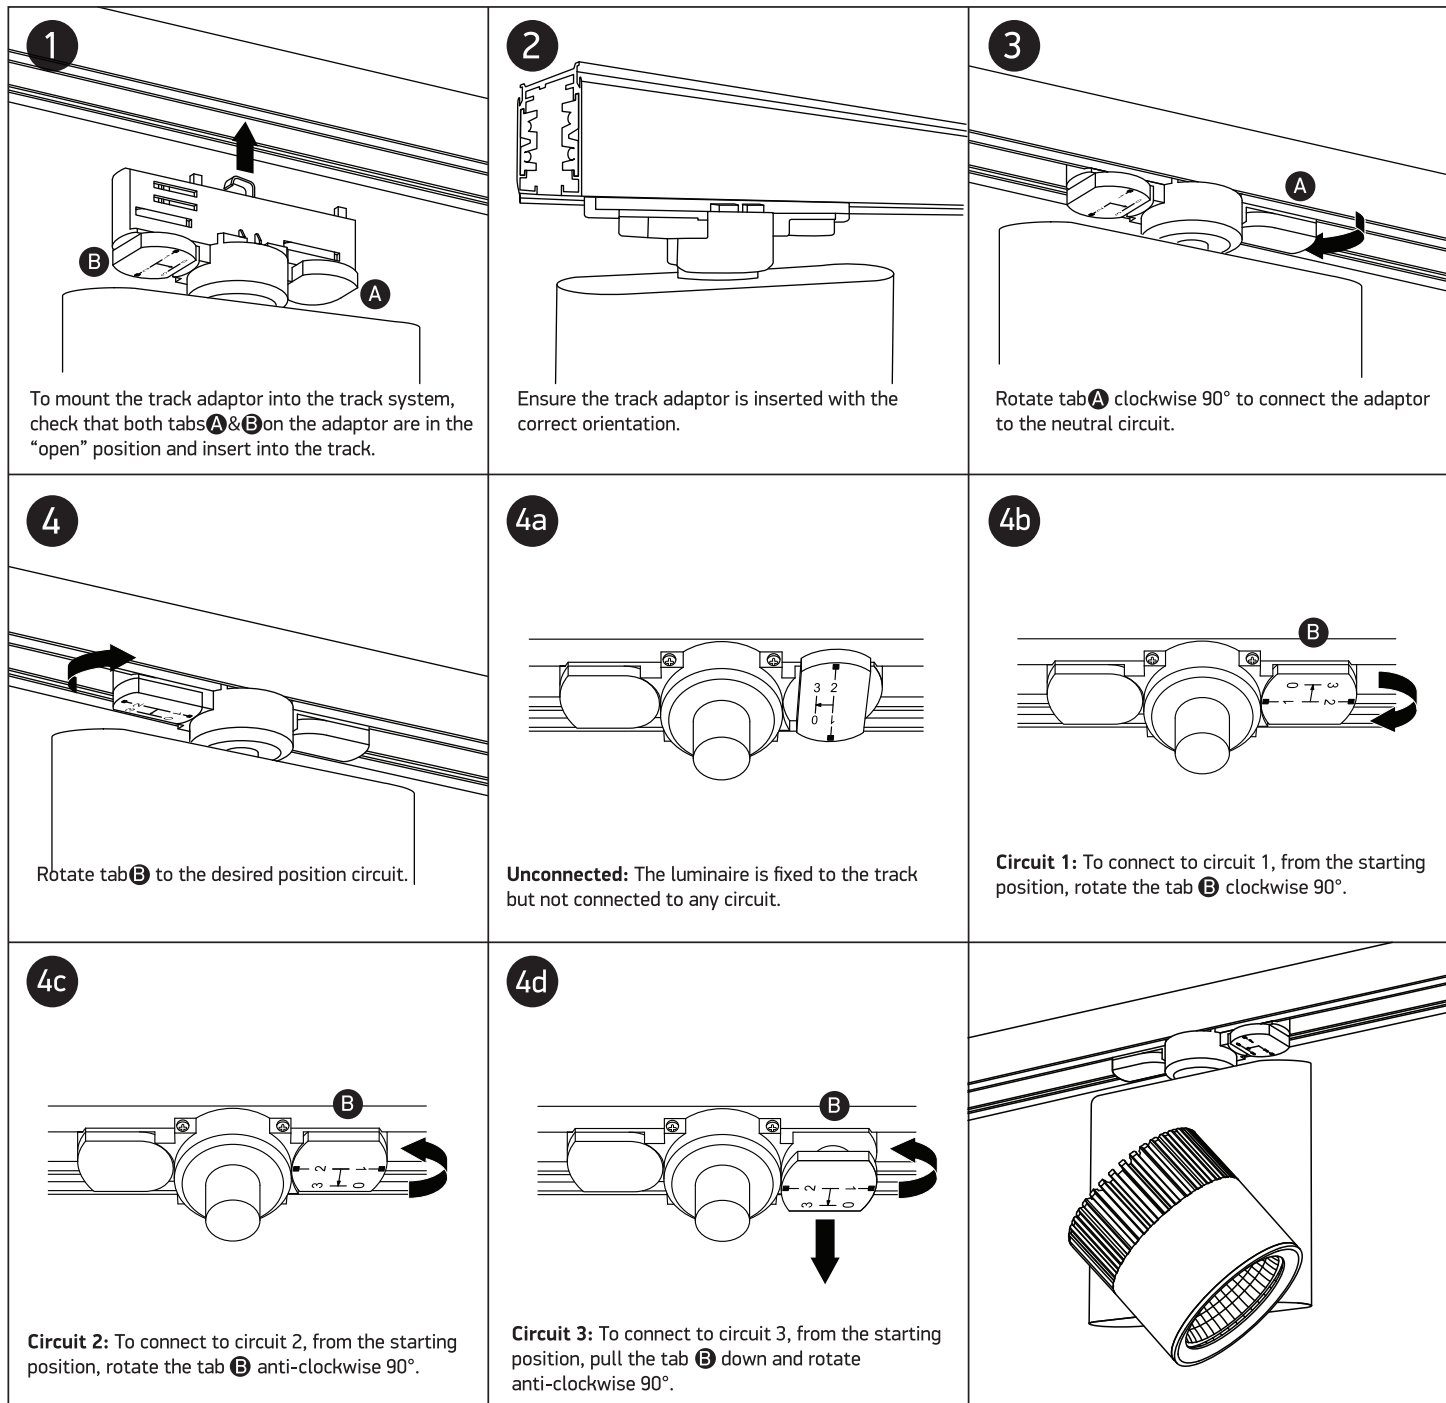

INSTALLATION MANUAL

65610AT

ecotrackspot

 DARK LIGHT
ADJUSTABLE

10W | 230V | 50/60Hz | IP20 | Aluminium | Adjustable

**80
CRI**

Complete with driver.

one
LIGHT