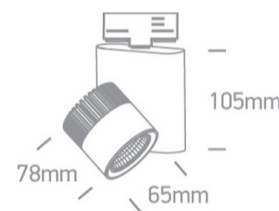

Dimensions

Gallery

65610AT/W/W type unknown